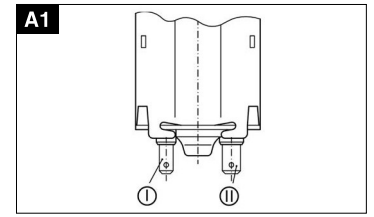

A1

A2 + A3

Connections

Product matrix

Overview

| Type | Nominal voltage | Max. torque | Idle speed | Nominal output | Nominal current | No-load current | Max. power | Hall sensors | Gear reduction | Gearwheel material | Thermal switch | Interference suppression | Transmission housing | Characteristic curve | Shaft | Electrical connection |
|---------|-----------------|-------------|------------|----------------|-----------------|-----------------|------------|--------------|----------------|--------------------|----------------|--------------------------|----------------------|----------------------|-------|-----------------------|
| 404 465 | 24.0 | 22.8 | 200.0 | 160.8 | 6.7 | 3.0 | 32.6 | N | 40:1 | K | N | J | --- | K1 | W1 | A1 |
| 404 625 | 12.0 | 10.2 | 120.0 | 57.5 | 4.3 | 3.5 | 16.1 | N | 40:1 | K | J | J | --- | K4 | W1 | A1 |
| 404 636 | 24.0 | 5.3 | 180.0 | 70.2 | 2.9 | 2.0 | 7.1 | 2 | 20:1 | K | N | J | --- | K2 | W2 | A2 |
| 404 722 | 24.0 | 23.1 | 200.0 | 160.8 | 6.7 | 3.0 | 33.0 | 2 | 40:1 | K | N | J | --- | K1 | W2 | A2 |
| 405 504 | 12.0 | 58.0 | 41.7 | 120.0 | 10.0 | 4.0 | 34.9 | 1 | 116:1 | K | N | J | --- | K5 | W3 | A3 |
| 405 536 | 12.0 | 12.5 | 95.0 | 35.3 | 2.9 | 3.0 | 21.1 | 2 | 40:1 | K | N | J | --- | K6 | W2 | A3 |
| 405 667 | 24.0 | 20.7 | 200.0 | 168.0 | 7.0 | 2.8 | 32.0 | N | 40:1 | K | N | J | --- | K3 | W2 | A1 |
| 405 779 | 12.0 | 7.7 | 280.0 | 173.6 | 14.5 | 11.5 | 34.1 | N | 40:1 | K | N | J | --- | K7 | W2 | A1 |