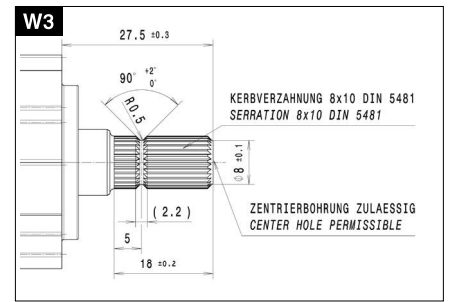

Shafts

- Information
- GMK · GML
- GMP
- GMAG
- **GMPI**
- GMPS
- GMPD
- GMPG
- SWMP
- DCK31
- DCK35
- SW2L
- SWMV
- SWMG
- SW3K