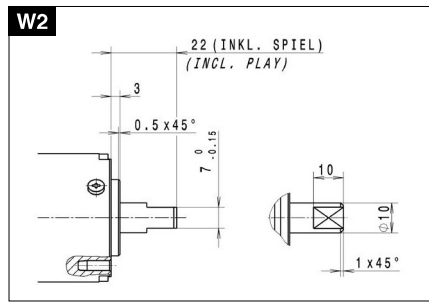

Shafts

- Information
- GMK · GML
- GMP
- GMAG
- **GMPI**
- GMPS
- GMPD
- GMPG
- SWMP
- DCK31
- DCK35
- SW2L
- SWMV
- SWMG
- SW3K