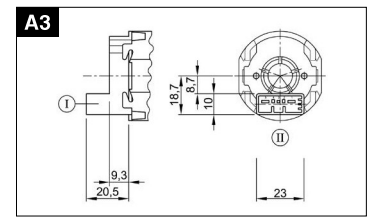

A1

A2 + A3

Connections

Product matrix

Overview

| Type | Nominal voltage | Max. torque | Idle speed | Nominal output | Nominal current | No-load current | Max. power | Hall sensors | Gear reduction | Gearwheel material | Thermal switch | Interference suppression | Transmission housing | Characteristic curve | Shaft | Electrical connection |
|---------|-----------------|-------------|------------|----------------|-----------------|-----------------|------------|--------------|----------------|--------------------|----------------|--------------------------|----------------------|----------------------|-------|-----------------------|
| 404 465 | 24.0 | 22.8 | 200.0 | 160.8 | 6.7 | 3.0 | 32.6 | N | 40:1 | K | N | J | --- | K1 | W1 | A1 |
| 404 625 | 12.0 | 10.2 | 120.0 | 57.5 | 4.3 | 3.5 | 16.1 | N | 40:1 | K | J | J | --- | K4 | W1 | A1 |
| 404 636 | 24.0 | 5.3 | 180.0 | 70.2 | 2.9 | 2.0 | 7.1 | 2 | 20:1 | K | N | J | --- | K2 | W2 | A2 |
| 404 722 | 24.0 | 23.1 | 200.0 | 160.8 | 6.7 | 3.0 | 33.0 | 2 | 40:1 | K | N | J | --- | K1 | W2 | A2 |
| 405 504 | 12.0 | 58.0 | 41.7 | 120.0 | 10.0 | 4.0 | 34.9 | 1 | 116:1 | K | N | J | --- | K5 | W3 | A3 |
| 405 536 | 12.0 | 12.5 | 95.0 | 35.3 | 2.9 | 3.0 | 21.1 | 2 | 40:1 | K | N | J | --- | K6 | W2 | A3 |
| 405 667 | 24.0 | 20.7 | 200.0 | 168.0 | 7.0 | 2.8 | 32.0 | N | 40:1 | K | N | J | --- | K3 | W2 | A1 |
| 405 779 | 12.0 | 7.7 | 280.0 | 173.6 | 14.5 | 11.5 | 34.1 | N | 40:1 | K | N | J | --- | K7 | W2 | A1 |