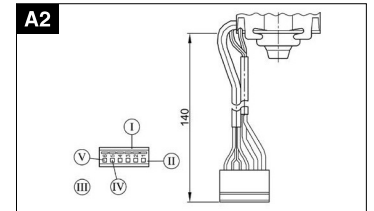

A1

A2 + A3

Connections

Product matrix

Overview

| Type | Nominal voltage | Max. torque | Idle speed | Nominal output | Nominal current | No-load current | Max. power | Hall sensors | Gear reduction | Gearwheel material | Thermal switch | Interference suppression | Transmission housing | Characteristic curve | Shaft | Electrical connection |
|---------|-----------------|-------------|------------|----------------|-----------------|-----------------|------------|--------------|----------------|--------------------|----------------|--------------------------|----------------------|----------------------|-------|-----------------------|
| 404 465 | 24.0 | 22.8 | 200.0 | 160.8 | 6.7 | 3.0 | 32.6 | N | 40:1 | K | N | J | --- | K1 | W1 | A1 |
| 404 625 | 12.0 | 10.2 | 120.0 | 57.5 | 4.3 | 3.5 | 16.1 | N | 40:1 | K | J | J | --- | K4 | W1 | A1 |
| 404 636 | 24.0 | 5.3 | 180.0 | 70.2 | 2.9 | 2.0 | 7.1 | 2 | 20:1 | K | N | J | --- | K2 | W2 | A2 |
| 404 722 | 24.0 | 23.1 | 200.0 | 160.8 | 6.7 | 3.0 | 33.0 | 2 | 40:1 | K | N | J | --- | K1 | W2 | A2 |
| 405 504 | 12.0 | 58.0 | 41.7 | 120.0 | 10.0 | 4.0 | 34.9 | 1 | 116:1 | K | N | J | --- | K5 | W3 | A3 |
| 405 536 | 12.0 | 12.5 | 95.0 | 35.3 | 2.9 | 3.0 | 21.1 | 2 | 40:1 | K | N | J | --- | K6 | W2 | A3 |
| 405 667 | 24.0 | 20.7 | 200.0 | 168.0 | 7.0 | 2.8 | 32.0 | N | 40:1 | K | N | J | --- | K3 | W2 | A1 |
| 405 779 | 12.0 | 7.7 | 280.0 | 173.6 | 14.5 | 11.5 | 34.1 | N | 40:1 | K | N | J | --- | K7 | W2 | A1 |