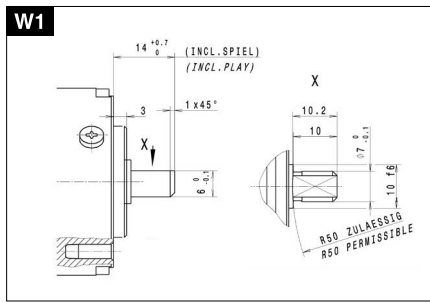

Shafts

- Information
- GMK · GML
- GMP
- GMAG
- **GMPI**
- GMPS
- GMPD
- GMPG
- SWMP
- DCK31
- DCK35
- SW2L
- SWMV
- SWMG
- SW3K