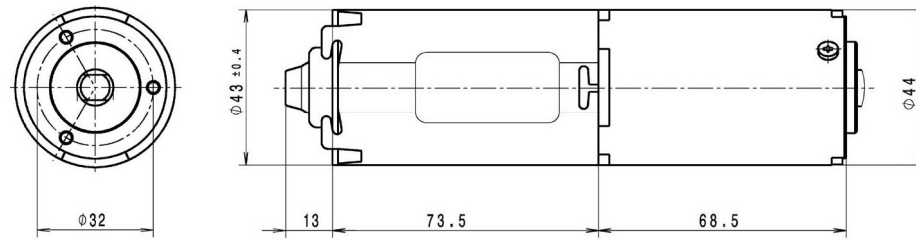

A1

A2 + A3

Connections

Product matrix

Overview

| Type | Nominal voltage | Max. torque | Idle speed | Nominal output | Nominal current | No-load current | Max. power | Hall sensors | Gear reduction | Gearwheel material | Thermal switch | Interference suppression | Transmission housing | Characteristic curve | Shaft | Electrical connection |
|---------|-----------------|-------------|------------|----------------|-----------------|-----------------|------------|--------------|----------------|--------------------|----------------|--------------------------|----------------------|----------------------|-------|-----------------------|
| 404 465 | 24.0 | 22.8 | 200.0 | 160.8 | 6.7 | 3.0 | 32.6 | N | 40:1 | K | N | J | --- | K1 | W1 | A1 |
| 404 625 | 12.0 | 10.2 | 120.0 | 57.5 | 4.3 | 3.5 | 16.1 | N | 40:1 | K | J | J | --- | K4 | W1 | A1 |
| 404 636 | 24.0 | 5.3 | 180.0 | 70.2 | 2.9 | 2.0 | 7.1 | 2 | 20:1 | K | N | J | --- | K2 | W2 | A2 |
| 404 722 | 24.0 | 23.1 | 200.0 | 160.8 | 6.7 | 3.0 | 33.0 | 2 | 40:1 | K | N | J | --- | K1 | W2 | A2 |
| 405 504 | 12.0 | 58.0 | 41.7 | 120.0 | 10.0 | 4.0 | 34.9 | 1 | 116:1 | K | N | J | --- | K5 | W3 | A3 |
| 405 536 | 12.0 | 12.5 | 95.0 | 35.3 | 2.9 | 3.0 | 21.1 | 2 | 40:1 | K | N | J | --- | K6 | W2 | A3 |
| 405 667 | 24.0 | 20.7 | 200.0 | 168.0 | 7.0 | 2.8 | 32.0 | N | 40:1 | K | N | J | --- | K3 | W2 | A1 |
| 405 779 | 12.0 | 7.7 | 280.0 | 173.6 | 14.5 | 11.5 | 34.1 | N | 40:1 | K | N | J | --- | K7 | W2 | A1 |