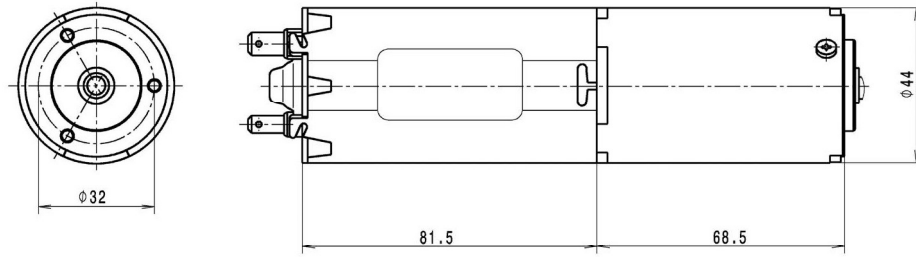

A1

A2 + A3

Connections

Product matrix

Overview

| Type | Nominal voltage | Max. torque | Idle speed | Nominal output | Nominal current | No-load current | Max. power | Hall sensors | Gear reduction | Gearwheel material | Thermal switch | Interference suppression | Transmission housing | Characteristic curve | Shaft | Electrical connection |
|---------|-----------------|-------------|------------|----------------|-----------------|-----------------|------------|--------------|----------------|--------------------|----------------|--------------------------|----------------------|----------------------|-------|-----------------------|
| 404 465 | 24.0 | 22.8 | 200.0 | 160.8 | 6.7 | 3.0 | 32.6 | N | 40:1 | K | N | J | --- | K1 | W1 | A1 |
| 404 625 | 12.0 | 10.2 | 120.0 | 57.5 | 4.3 | 3.5 | 16.1 | N | 40:1 | K | J | J | --- | K4 | W1 | A1 |
| 404 636 | 24.0 | 5.3 | 180.0 | 70.2 | 2.9 | 2.0 | 7.1 | 2 | 20:1 | K | N | J | --- | K2 | W2 | A2 |
| 404 722 | 24.0 | 23.1 | 200.0 | 160.8 | 6.7 | 3.0 | 33.0 | 2 | 40:1 | K | N | J | --- | K1 | W2 | A2 |
| 405 504 | 12.0 | 58.0 | 41.7 | 120.0 | 10.0 | 4.0 | 34.9 | 1 | 116:1 | K | N | J | --- | K5 | W3 | A3 |
| 405 536 | 12.0 | 12.5 | 95.0 | 35.3 | 2.9 | 3.0 | 21.1 | 2 | 40:1 | K | N | J | --- | K6 | W2 | A3 |
| 405 667 | 24.0 | 20.7 | 200.0 | 168.0 | 7.0 | 2.8 | 32.0 | N | 40:1 | K | N | J | --- | K3 | W2 | A1 |
| 405 779 | 12.0 | 7.7 | 280.0 | 173.6 | 14.5 | 11.5 | 34.1 | N | 40:1 | K | N | J | --- | K7 | W2 | A1 |