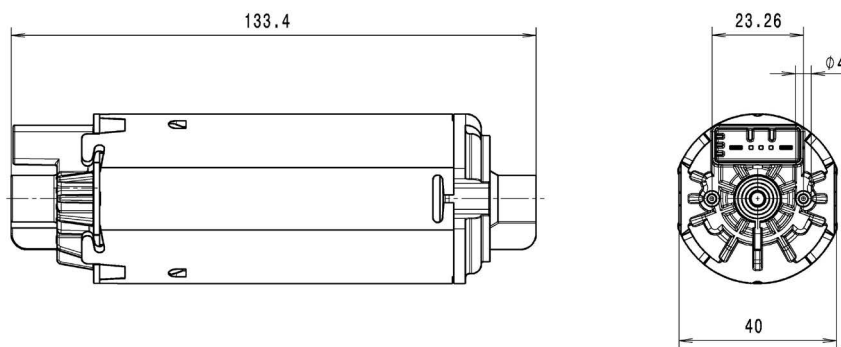

402 944 / 403 187

404 743 / 404 744

Connections

Overview

Type	Nominal voltage	Max. torque	Idle speed	Nominal output	Nominal current	No-load current	Max. power	Hall sensors	Gear reduction	Gearwheel material	Thermal switch	Interference suppression	Transmission housing	Characteristic curve	Shaft	Electrical connection
Type	V	Nm	min <sup>-1</sup>	W	A	A	A	N/1/2	xx:x	D/M	J/N	J/N	lh/rh	K	W	A
402 944	12.0	0.3	2800.0	32.6	2.7	0.6	8.5	N	--	--	N	J	---	K1	W1	A1
403 187	24.0	0.3	2800.0	25.7	1.1	0.3	4.1	N	--	--	N	J	---	K2	W1	A1
404 743	12.0	0.5	3200.0	44.0	3.3	1.7	14.0	N	---	---	J	J	---	K3	W2	A2
404 744	12.0	0.5	3200.0	44.0	3.3	1.7	14.0	1	---	---	J	J	---	K3	W2	A2