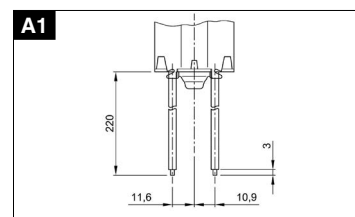

402 944 / 403 187

404 743 / 404 744

Connections

Overview

Type	Nominal voltage	Max. torque	Idle speed	Nominal output	Nominal current	No-load current	Max. power	Hall sensors	Gear reduction	Gearwheel material	Thermal switch	Interference suppression	Transmission housing	Characteristic curve	Shaft	Electrical connection
Type	V	Nm	min <sup>-1</sup>	W	A	A	A	N/1/2	xx:x	D/M	J/N	J/N	lh/rh	K	W	A
402 944	12.0	0.3	2800.0	32.6	2.7	0.6	8.5	N	--	--	N	J	---	K1	W1	A1
403 187	24.0	0.3	2800.0	25.7	1.1	0.3	4.1	N	--	--	N	J	---	K2	W1	A1
404 743	12.0	0.5	3200.0	44.0	3.3	1.7	14.0	N	---	---	J	J	---	K3	W2	A2
404 744	12.0	0.5	3200.0	44.0	3.3	1.7	14.0	1	---	---	J	J	---	K3	W2	A2