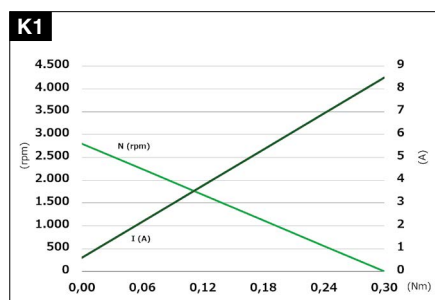

402 944 / 403 187

404 743 / 404 744

Connections

Overview

Type	Nominal voltage	Max. torque	Idle speed	Nominal output	Nominal current	No-load current	Max. power	Hall sensors	Gear reduction	Gearwheel material	Thermal switch	Interference suppression	Transmission housing	Characteristic curve	Shaft	Electrical connection
Type	V	Nm	min <sup>-1</sup>	W	A	A	A	N/1/2	xx:x	D/M	J/N	J/N	lh/rh	K	W	A
402 944	12.0	0.3	2800.0	32.6	2.7	0.6	8.5	N	--	--	N	J	---	K1	W1	A1
403 187	24.0	0.3	2800.0	25.7	1.1	0.3	4.1	N	--	--	N	J	---	K2	W1	A1
404 743	12.0	0.5	3200.0	44.0	3.3	1.7	14.0	N	---	---	J	J	---	K3	W2	A2
404 744	12.0	0.5	3200.0	44.0	3.3	1.7	14.0	1	---	---	J	J	---	K3	W2	A2

Characteristic curves

Shafts