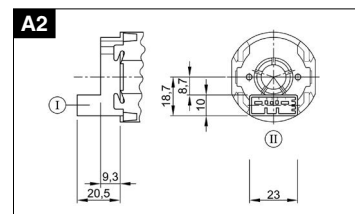

402 944 / 403 187

404 743 / 404 744

Connections

Overview

Type	Nominal voltage	Max. torque	Idle speed	Nominal output	Nominal current	No-load current	Max. power	Hall sensors	Gear reduction	Gearwheel material	Thermal switch	Interference suppression	Transmission housing	Characteristic curve	Shaft	Electrical connection
Type	V	Nm	min <sup>-1</sup>	W	A	A	A	N/1/2	xx:x	D/M	J/N	J/N	lh/rh	K	W	A
402 944	12.0	0.3	2800.0	32.6	2.7	0.6	8.5	N	--	--	N	J	---	K1	W1	A1
403 187	24.0	0.3	2800.0	25.7	1.1	0.3	4.1	N	--	--	N	J	---	K2	W1	A1
404 743	12.0	0.5	3200.0	44.0	3.3	1.7	14.0	N	---	---	J	J	---	K3	W2	A2
404 744	12.0	0.5	3200.0	44.0	3.3	1.7	14.0	1	---	---	J	J	---	K3	W2	A2