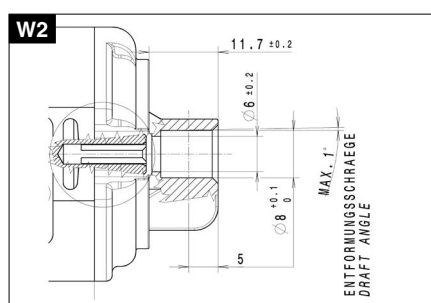

402 944 / 403 187

404 743 / 404 744

Connections

Overview

Type	Nominal voltage	Max. torque	Idle speed	Nominal output	Nominal current	No-load current	Max. power	Hall sensors	Gear reduction	Gearwheel material	Thermal switch	Interference suppression	Transmission housing	Characteristic curve	Shaft	Electrical connection
Type	V	Nm	min⁻¹	W	A	A	A	N/1/2	xx:x	D/M	J/N	J/N	lh/rh	K	W	A
402 944	12.0	0.3	2800.0	32.6	2.7	0.6	8.5	N	--	--	N	J	---	K1	W1	A1
403 187	24.0	0.3	2800.0	25.7	1.1	0.3	4.1	N	--	--	N	J	---	K2	W1	A1
404 743	12.0	0.5	3200.0	44.0	3.3	1.7	14.0	N	---	---	J	J	---	K3	W2	A2
404 744	12.0	0.5	3200.0	44.0	3.3	1.7	14.0	1	---	---	J	J	---	K3	W2	A2

Characteristic curves

Shafts