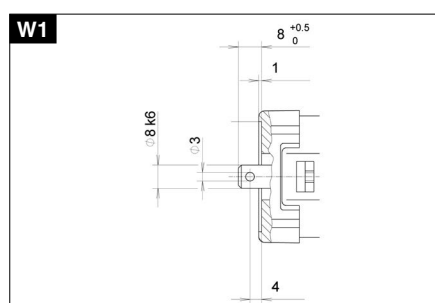

402 944 / 403 187

404 743 / 404 744

Connections

Overview

Type	Nominal voltage	Max. torque	Idle speed	Nominal output	Nominal current	No-load current	Max. power	Hall sensors	Gear reduction	Gearwheel material	Thermal switch	Interference suppression	Transmission housing	Characteristic curve	Shaft	Electrical connection
Type	V	Nm	min⁻¹	W	A	A	A	N/1/2	xx:x	D/M	J/N	J/N	lh/rh	K	W	A
402 944	12.0	0.3	2800.0	32.6	2.7	0.6	8.5	N	--	--	N	J	---	K1	W1	A1
403 187	24.0	0.3	2800.0	25.7	1.1	0.3	4.1	N	--	--	N	J	---	K2	W1	A1
404 743	12.0	0.5	3200.0	44.0	3.3	1.7	14.0	N	---	---	J	J	---	K3	W2	A2
404 744	12.0	0.5	3200.0	44.0	3.3	1.7	14.0	1	---	---	J	J	---	K3	W2	A2

Characteristic curves

Shafts