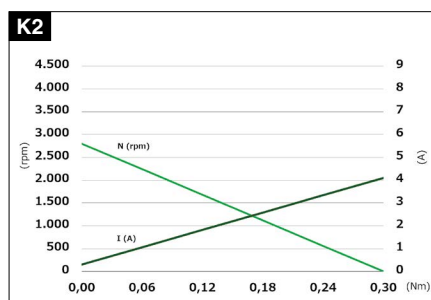

402 944 / 403 187

404 743 / 404 744

Connections

Overview

Type	Nominal voltage	Max. torque	Idle speed	Nominal output	Nominal current	No-load current	Max. power	Hall sensors	Gear reduction	Gearwheel material	Thermal switch	Interference suppression	Transmission housing	Characteristic curve	Shaft	Electrical connection
Type	V	Nm	min <sup>-1</sup>	W	A	A	A	N/1/2	xx:x	D/M	J/N	J/N	lh/rh	K	W	A
402 944	12.0	0.3	2800.0	32.6	2.7	0.6	8.5	N	--	--	N	J	---	K1	W1	A1
403 187	24.0	0.3	2800.0	25.7	1.1	0.3	4.1	N	--	--	N	J	---	K2	W1	A1
404 743	12.0	0.5	3200.0	44.0	3.3	1.7	14.0	N	---	---	J	J	---	K3	W2	A2
404 744	12.0	0.5	3200.0	44.0	3.3	1.7	14.0	1	---	---	J	J	---	K3	W2	A2

Characteristic curves

Shafts