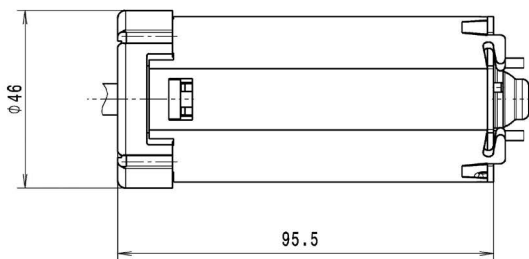

402 944 / 403 187