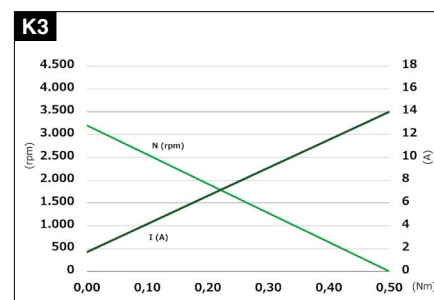

402 944 / 403 187

404 743 / 404 744

Connections

Overview

Type	Nominal voltage	Max. torque	Idle speed	Nominal output	Nominal current	No-load current	Max. power	Hall sensors	Gear reduction	Gearwheel material	Thermal switch	Interference suppression	Transmission housing	Characteristic curve	Shaft	Electrical connection
Type	V	Nm	min <sup>-1</sup>	W	A	A	A	N/1/2	xx:x	D/M	J/N	J/N	lh/rh	K	W	A
402 944	12.0	0.3	2800.0	32.6	2.7	0.6	8.5	N	--	--	N	J	---	K1	W1	A1
403 187	24.0	0.3	2800.0	25.7	1.1	0.3	4.1	N	--	--	N	J	---	K2	W1	A1
404 743	12.0	0.5	3200.0	44.0	3.3	1.7	14.0	N	---	---	J	J	---	K3	W2	A2
404 744	12.0	0.5	3200.0	44.0	3.3	1.7	14.0	1	---	---	J	J	---	K3	W2	A2

Characteristic curves

Shafts