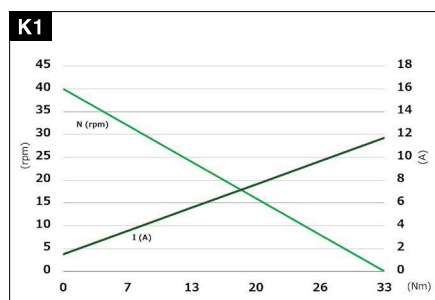

Characteristic curves