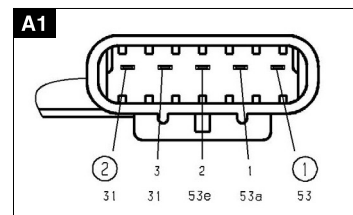

Image shows the transmission design on the left

Connections

Overview

Type	Nominal voltage	Max. torque	Idle speed	Nominal output	Nominal current	No-load current	Max. power	Hall sensors	Gear reduction	Gearwheel material	Thermal switch	Interference suppression	Transmission housing	Characteristic curve	Shaft	Electrical connection
404 497	24.0	33.2	40.0	47.3	2.0	1.5	11.7	N/1/2	xx:x	D/M	J/N	J/N	lh/rh	K	W	A