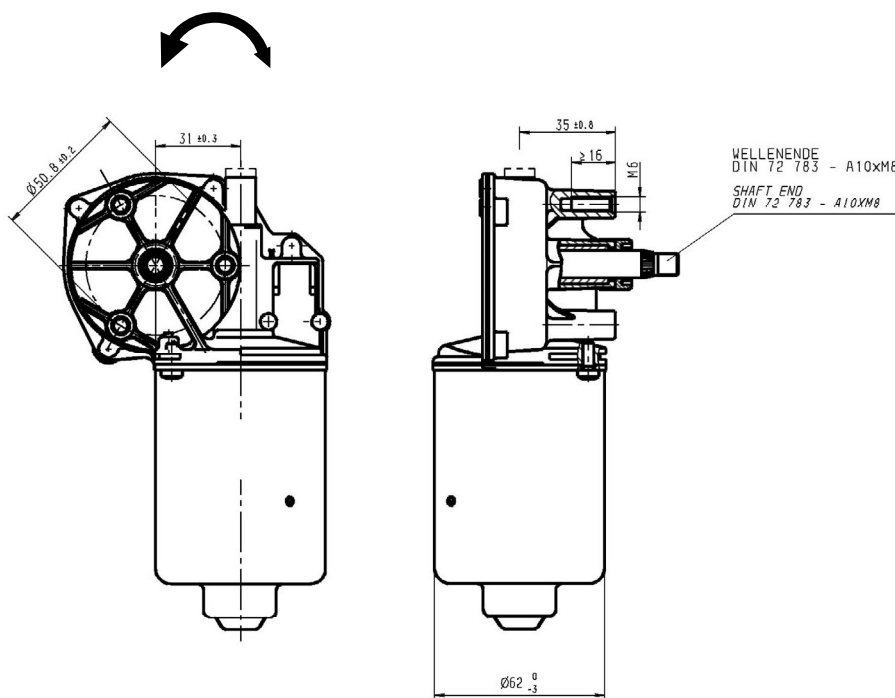

SW3K

As 12-volt and 24-volt motor with Interference suppression and hall sensors

Technical description

Motor housing	Sheet steel deep drawn & protected against corrosion
Magnetic field	Permanent magnet
Type of transmission	Worm gear transmission
Transmission housing	Zinc die casting
Gearwheel material	Plastic, metal
Transmission lubrication	Grease, permanent lubrication
Mechanical interface	Drive shaft
Electrical interface	Plug
Sensor	Optional
Thermal protection	Optional
Interference suppression	Optional

Image shows the transmission design on the left

Connections

Overview

Type	Nominal voltage	Max. torque	Idle speed	Nominal output	Nominal current	No-load current	Max. power	Hall sensors	Gear reduction	Gearwheel material	Thermal switch	Interference suppression	Transmission housing	Characteristic curve	Shaft	Electrical connection
404 497	24.0	33.2	40.0	47.3	2.0	1.5	11.7	N/1/2	xx:x	D/M	J/N	J/N	lh/rh	K	W	A