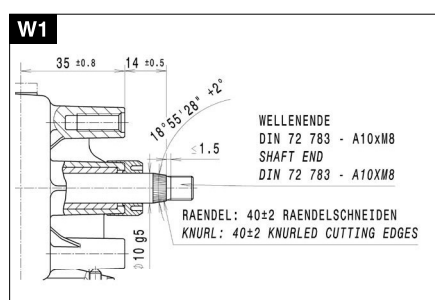

Connections

Overview

Type	Nominal voltage	Max. torque	Idle speed	Nominal output	Nominal current	No-load current	Max. power	Hall sensors	Gear reduction	Gearwheel material	Thermal switch	Interference suppression	Transmission housing	Characteristic curve	Shaft	Electrical connection
404 497	24.0	33.2	40.0	47.3	2.0	1.5	11.7	N/1/2	xx:x	D/M	J/N	J/N	lh/rh	K	W	A

Characteristic curves

Shafts