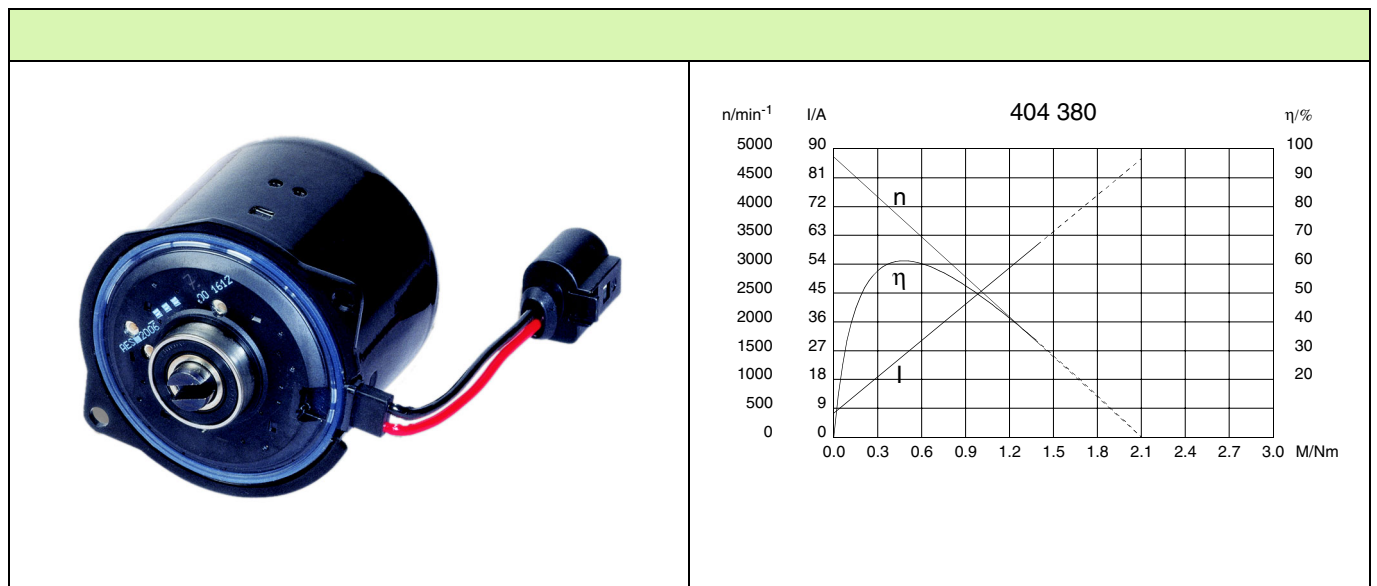

Series 0280 (GMM)

Motor type 404 380

Technical Data			
Rated voltage	U_N	[Volts]	12
	n_0	[min⁻¹]	
Rated torque	M_N	[Nm]	0,50
ON time		%	
ON		[min]	
Starting torque	M_A	[Nm]	2,10
Transmission ratio	i		
Connection resistance 2 discs	R	[mΩ]	
	R	[mΩ]	
Connection inductance 2 discs	L	[mH]	
	L	[mH]