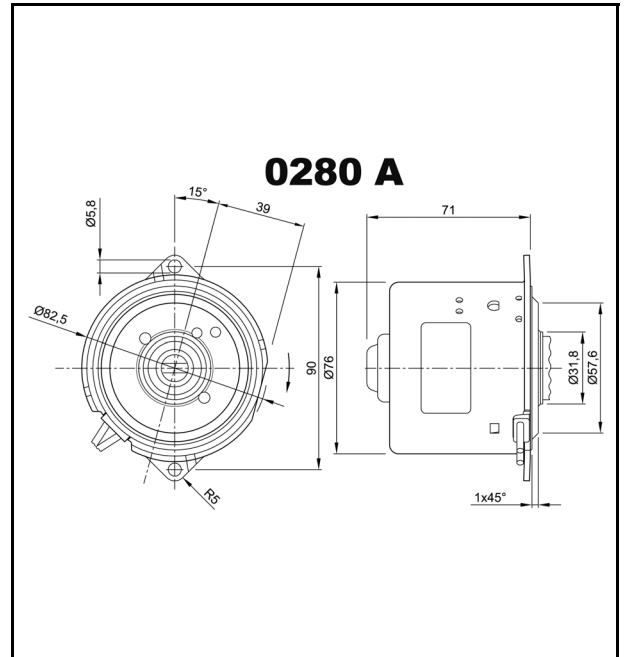

SW3K

Series 0280 (GMM)

Motor type 404 380

Technical Data			
Rated voltage	U_N	[Volts]	12
	n_0	[min ⁻¹]	
Rated torque	M_N	[Nm]	0,50
ON time		%	
ON		[min]	
Starting torque	M_A	[Nm]	2,10
Transmission ratio	i		
Connection resistance 2 discs	R	[mΩ]	
	R	[mΩ]	
Connection inductance 2 discs	L	[mH]	
	L	[mH]	

Series GMM

Motor type 404 495

Design Data

Commutation	Brushed
Direction of rotation	Bi-directional
Bearing type	

Performance data

Rated voltage [V]	U_N	24
Nominal torque [Nm]	M_N	0.40
No-load speed [min^{-1}]	n_0	4,900.0
Nominal power [W]	P_N	158
Nominal current [A]	I_N	0.0
Nominal force [kN]	F_N	0.00

Duty cycle

Sensor data

Pulses	0
Output channels	0

Other data

Gear ratio	
Gear wheel material	
Suppression components	
Enclosure class	IP67
Weight [kg]	0.800

Remarks:

Characteristic curves

Motor picture