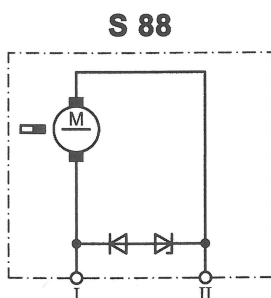

Series GMM

Motor type 404 495

Design Data

Commutation	Brushed
Direction of rotation	Bi-directional
Bearing type	

Performance data

Rated voltage [V]	U_N	24
Nominal torque [Nm]	M_N	0.40
No-load speed [min^{-1}]	n_0	4,900.0
Nominal power [W]	P_N	158
Nominal current [A]	I_N	0.0
Nominal force [kN]	F_N	0.00

Duty cycle

Sensor data

Pulses	0
Output channels	0

Other data

Gear ratio	
Gear wheel material	
Suppression components	
Enclosure class	IP67
Weight [kg]	0.800

Remarks:

Characteristic curves

Motor picture

Output shaft drawing (W), Wiring diagrams (S) and Connector layout (K)

Global distributors

Belgium

Eisses Import B.V.
Admiraal Trompstraat 11
3115 HK Schiedam
Tel. +31 1 02 46 00 18
Fax +31 1 02 46 00 19
info@eissesbv.nl
www.eissesbv.nl