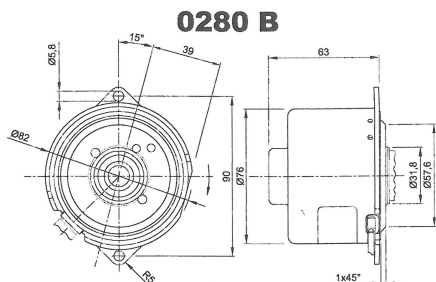

Series GMM

Motor type 404 495

Design Data

Commutation	Brushed
Direction of rotation	Bi-directional
Bearing type	

Performance data

Rated voltage [V]	U_N	24
Nominal torque [Nm]	M_N	0.40
No-load speed [min^{-1}]	n_0	4,900.0
Nominal power [W]	P_N	158
Nominal current [A]	I_N	0.0
Nominal force [kN]	F_N	0.00

Duty cycle

Sensor data

Pulses	0
Output channels	0

Other data

Gear ratio	
Gear wheel material	
Suppression components	
Enclosure class	IP67
Weight [kg]	0.800

Remarks:

Characteristic curves

Motor picture

Output shaft drawing (W), Wiring diagrams (S) and Connector layout (K)

Global distributors

Belgium

Eisses Import B.V.
Admiraal Trompstraat 11
3115 HK Schiedam
Tel. +31 1 02 46 00 18
Fax +31 1 02 46 00 19
info@eissesbv.nl
www.eissesbv.nl