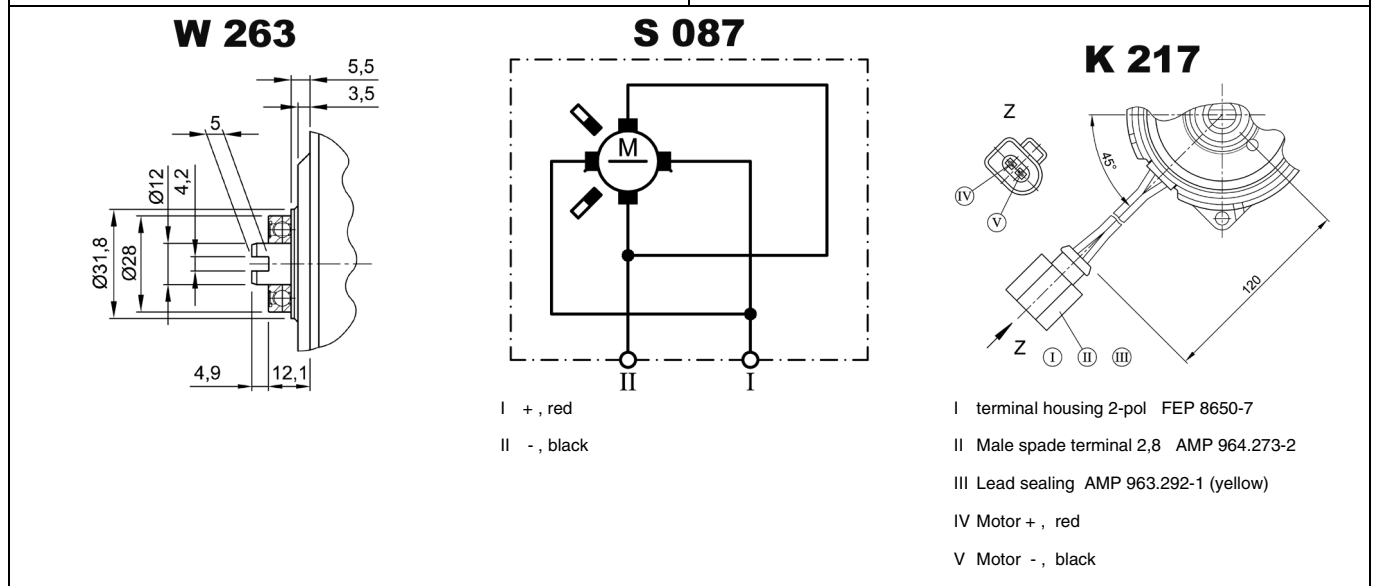

SW3K

Series 0280 (GMM)

Motor type 404 380

Technical Data			
Rated voltage	U_N	[Volts]	12
	n_0	[min ⁻¹]	
Rated torque	M_N	[Nm]	0,50
ON time		%	
ON		[min]	
Starting torque	M_A	[Nm]	2,10
Transmission ratio	i		
Connection resistance 2 discs	R	[mΩ]	
	R	[mΩ]	
Connection inductance 2 discs	L	[mH]	
	L	[mH]	