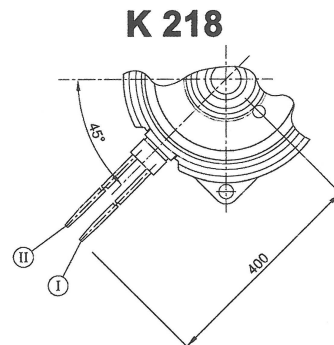

SW3K

Series 0280 (GMM)

Motor type 404 380

Technical Data			
Rated voltage	U_N	[Volts]	12
	n_0	[min ⁻¹]	
Rated torque	M_N	[Nm]	0,50
ON time		%	
ON		[min]	
Starting torque	M_A	[Nm]	2,10
Transmission ratio	i		
Connection resistance 2 discs	R	[mΩ]	
	R	[mΩ]	
Connection inductance 2 discs	L	[mH]	
	L	[mH]	

Series GMM

Motor type 404 495

Design Data

Commutation	Brushed
Direction of rotation	Bi-directional
Bearing type	

Performance data

Rated voltage [V]	U_N	24
Nominal torque [Nm]	M_N	0.40
No-load speed [min^{-1}]	n_0	4,900.0
Nominal power [W]	P_N	158
Nominal current [A]	I_N	0.0
Nominal force [kN]	F_N	0.00

Duty cycle

Sensor data

Pulses	0
Output channels	0

Other data

Gear ratio	
Gear wheel material	
Suppression components	
Enclosure class	IP67
Weight [kg]	0.800

Remarks:

Characteristic curves

Motor picture

Output shaft drawing (W), Wiring diagrams (S) and Connector layout (K)

Global distributors

Belgium

Eisses Import B.V.
Admiraal Trompstraat 11
3115 HK Schiedam
Tel. +31 1 02 46 00 18
Fax +31 1 02 46 00 19
info@eissesbv.nl
www.eissesbv.nl