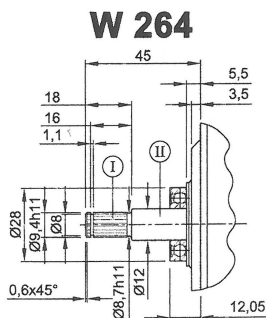

SW3K

Series 0280 (GMM)

Motor type 404 380

Technical Data			
Rated voltage	U_N	[Volts]	12
	n_0	[min ⁻¹]	
Rated torque	M_N	[Nm]	0,50
ON time		%	
ON		[min]	
Starting torque	M_A	[Nm]	2,10
Transmission ratio	i		
Connection resistance 2 discs	R	[mΩ]	
	R	[mΩ]	
Connection inductance 2 discs	L	[mH]	
	L	[mH]	

Series GMM

Motor type 404 495

Design Data

Commutation	Brushed
Direction of rotation	Bi-directional
Bearing type	

Performance data

Rated voltage [V]	U_N	24
Nominal torque [Nm]	M_N	0.40
No-load speed [min^{-1}]	n_0	4,900.0
Nominal power [W]	P_N	158
Nominal current [A]	I_N	0.0
Nominal force [kN]	F_N	0.00

Duty cycle

Sensor data

Pulses	0
Output channels	0

Other data

Gear ratio	
Gear wheel material	
Suppression components	
Enclosure class	IP67
Weight [kg]	0.800

Remarks:

Characteristic curves

Motor picture

Output shaft drawing (W), Wiring diagrams (S) and Connector layout (K)

Global distributors

Belgium

Eisses Import B.V.
Admiraal Trompstraat 11
3115 HK Schiedam
Tel. +31 1 02 46 00 18
Fax +31 1 02 46 00 19
info@eissesbv.nl
www.eissesbv.nl