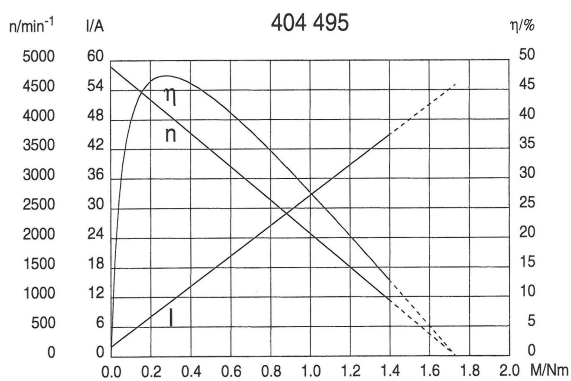

Series GMM

Motor type 404 495

Design Data

Commutation	Brushed
Direction of rotation	Bi-directional
Bearing type	

Performance data

Rated voltage [V]	U_N	24
Nominal torque [Nm]	M_N	0.40
No-load speed [min^{-1}]	n_0	4,900.0
Nominal power [W]	P_N	158
Nominal current [A]	I_N	0.0
Nominal force [kN]	F_N	0.00

Duty cycle

Sensor data

Pulses	0
Output channels	0

Other data

Gear ratio	
Gear wheel material	
Suppression components	
Enclosure class	IP67
Weight [kg]	0.800

Remarks:

Characteristic curves

Motor picture