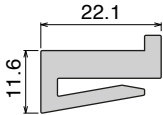

Pag 27

1015 Fit on 2,5 to 3,5 mm