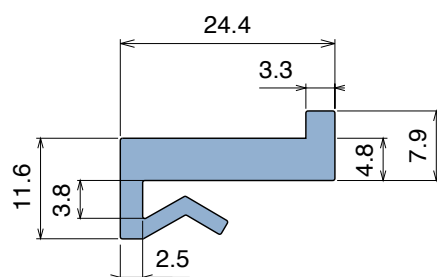

1019 J-Profile

Fit on 3 mm (1/8") | Material: **BluLub**, **Ti-White** and standard **UHMW-PE**

Delivery: **Easy**
Standard

Article-Nr.	Material	Availability	Supply
101900BC	BluLub	On request	3 m bars
101900B	BluLub	On request	6 m bars
101900B-30	BluLub	On request	30 m coils
101903C	Ti-White	Stock item	3 m bars
101903	Ti-White	On request	6 m bars
101903-30	Ti-White	On request	30 m coils
101905C	Blue	On request	3 m bars
101905	Blue	On request	6 m bars
101905-30	Blue	On request	30 m coils