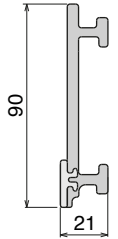

Pag 71

1078 RS
Fit on mm
50 x 6