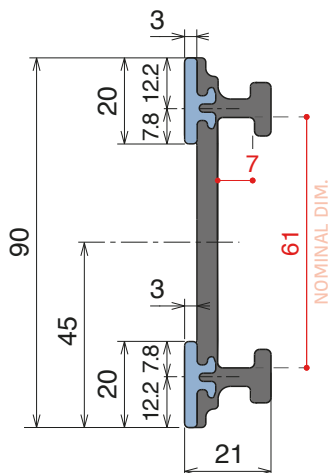

VERSION A - Label saver 2 cm