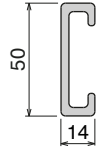

Pag 58

1108

Pag 58

Side guide rail USED WITH PLATE

See product page for specific details and materials available.

1063
Fit on mm
30 x 4

Pag 59

137
Fit on mm
40 x 8