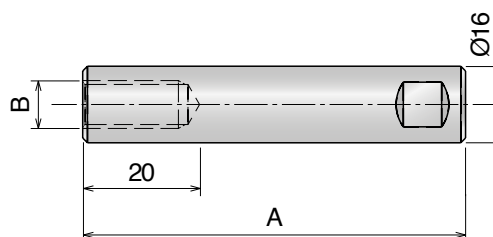

348 Rod - Stainless steel

Delivery: **Easy**
Standard