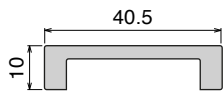

U-Profile

See product page for specific details and materials available.

109

Pag 35

1111

Pag 35

110

Pag 35

156

Pag 36

156

Pag 36

149

Pag 36

177

Pag 36

1059

Pag 37

178

Pag 37

111

Pag 37

1060

Pag 38

199

Pag 38

199

Pag 38

199 Staggered

Pag 38

1080

Pag 39

1081

Pag 39

133

Pag 39

148

Pag 40

157

Pag 40

157

Pag 40

118 Stainless steel

112 Stainless steel

147 Aluminum

Pag 41

Pag 41

Pag 41