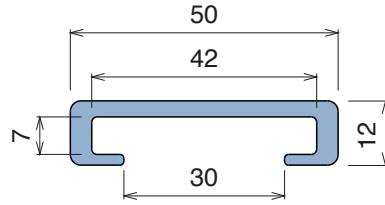

1101

C-Profile

Fit on 40 x 6 mm | Material: **BluLub**, **Ti-White** and standard **UHMW-PE**

Delivery: **Easy**
Standard

Article-Nr.	Material	Availability	Supply
110100BC	BluLub	On request	3 m bars
110100B	BluLub	On request	6 m bars
110103C	Ti-White	Stock item	3 m bars
110103	Ti-White	On request	6 m bars
110105C	Blue	On request	3 m bars
110105	Blue	On request	6 m bars