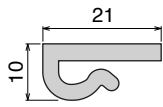

103 Fit on 2,5 to 3,5 mm