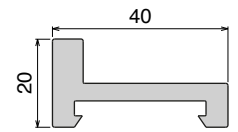

U-Profile

See product page for specific details and materials available.

109

Pag 35

1111

Pag 35

110

Pag 35

156

Pag 36

156

Pag 36

149

Pag 36

177

Pag 36

1059

Pag 37

178

Pag 37

111

Pag 37

1060

Pag 38

199

Pag 38

199

Pag 38

199 Staggered

Pag 38

1080

Pag 39

1081

Pag 39

133

Pag 39

148

Pag 40

157

Pag 40

157

Pag 40

118 Stainless steel

112 Stainless steel

147 Aluminum

Pag 41

Pag 41

Pag 41