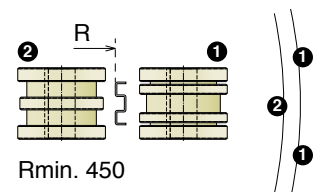

See general catalog for product details.

Part	Article-Nr.	Ø (mm)	Suitable for Part:
151	15108	25	117
151	15108E	30	117

170 Neck guide

Fit on 2,5 mm | Material: **BluLub STABILIZED**, **Ti-White** and standard **UHMW-PE**