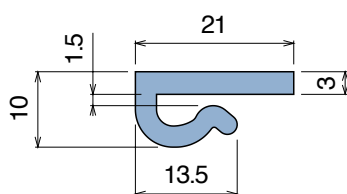

103 J-Profile

Fit on 2 mm | Material: **BluLub**, **Ti-White** and standard **UHMW-PE**

Delivery: **Easy**
Standard

Article-Nr.	Material	Availability	Supply
10300B-30	BluLub	Stock item	30 m coils
10303	Ti-White	Stock item	60 m coils
10301	Black	Stock item	60 m coils
10305	Blue	On request	60 m coils
10302	Green	Stock item	60 m coils