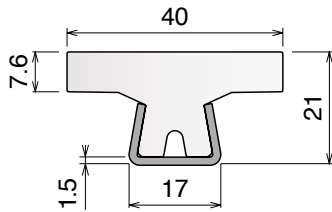

124 Guide rail

Material: **BluLub**, **Ti-White**, standard **UHMW-PE** and **AS** + Stainless steel AISI 304

Delivery: **Easy**
Standard

Stainless steel profile
thickness: 1,5 mm