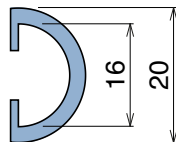

1039 C-Profile for steel rods

Material: **BluLub**, **Ti-White** and standard **UHMW-PE**

Delivery: **Easy**
Standard

Article-Nr.	Material	Availability	Supply
103923BC	BluLub	On request	3 m bars
103923B	BluLub	On request	6 m bars
103923B-30	BluLub	Stock item	30 m coils
103923B-60	BluLub	On request	60 m coils
103923C	Ti-White	Stock item	3 m bars
103923	Ti-White	On request	6 m bars
103923-30	Ti-White	Stock item	30 m coils
103923-60	Ti-White	Stock item	60 m coils
103925C	Blue	On request	3 m bars
103925	Blue	On request	6 m bars
103925-30	Blue	On request	30 m coils
103925-60	Blue	On request	60 m coils