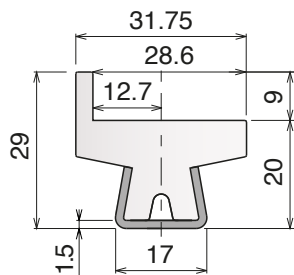

125 Guide rail

Material: **BluLub**, **Ti-White** and standard **UHMW-PE** + Stainless steel AISI 304

Delivery: **Easy**
Standard

Stainless steel profile
thickness: 1,5 mm