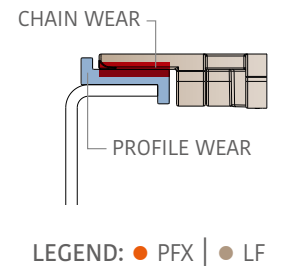

Profile wear values