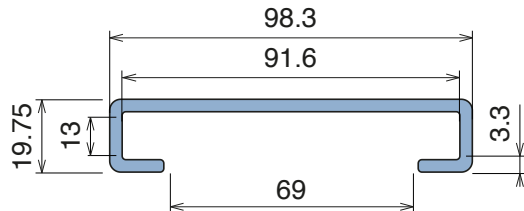

1107 C-Profile

Fit on 90 x 12 mm | Material: *BluLub, Ti-White* and standard *UHMW-PE*

Delivery: **Easy**
Standard

Article-Nr.	Material	Availability	Supply
P110700BC	<i>BluLub</i>	On request	3 m bars
P110703C	<i>Ti-White</i>	On request	3 m bars
P110701C	Black	On request	3 m bars
P110705C	Blue	On request	3 m bars