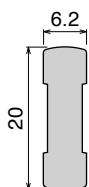

Special shape

See product page for specific details and materials available.

107