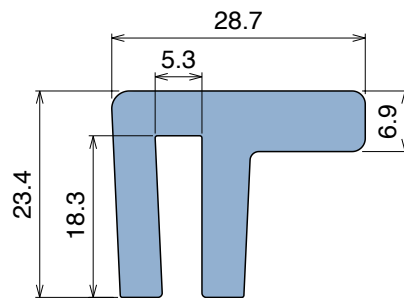

1008 Bar cap

Fit on 5 mm (3/16") | Material: **BluLub**, **Ti-White** and standard **UHMW-PE**

Delivery: **Easy**
Standard

Article-Nr.	Material	Availability	Supply
100803BC	BluLub	Stock item	3 m bars
100803B	BluLub	On request	6 m bars
100803C	Ti-White	Stock item	3 m bars
100803	Ti-White	Stock item	6 m bars
100805C	Blue	On request	3 m bars
100805	Blue	On request	6 m bars