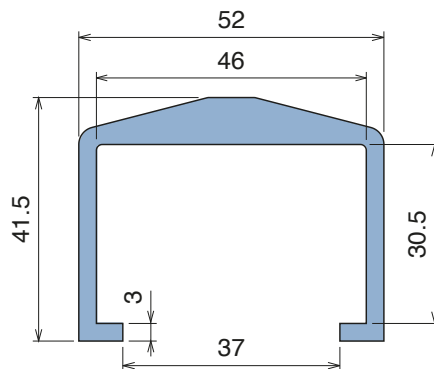

180 Bar cover

Fit on 30,5 x 46 mm | Material: **BluLub, Ti-White** and standard **UHMW-PE**

Delivery: **Easy**
Standard

Article-Nr.	Material	Availability	Supply
18000BC	BluLub	On request	3 m bars
18000B	BluLub	On request	6 m bars
18003C	Ti-White	On request	3 m bars
18003	Ti-White	On request	6 m bars
18005C	Blue	On request	3 m bars
18005	Blue	On request	6 m bars