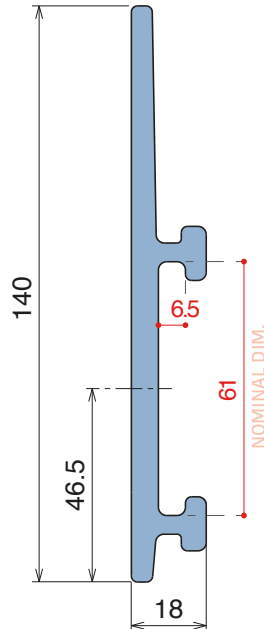

193|189

Side guide rail - H. 140 mm

Fit on 60 x 5 mm | Material: **BluLub** and standard **UHMW-PE**

Delivery: **Easy**
Standard

Article-Nr.	Material	Availability	Supply
19330BC	BluLub	Stock item	3 m bars
19335C	Blue	On request	3 m bars
19334C	Grey	On request	3 m bars

Plate
60 x 5 mm

Part 3310
Pag 105

Option of application - M-Profile

Part 362
Pag 104

Part 1088
Pag 80

Part 1097
Pag 104

Part 3310
Pag 105

Option of application - Guide