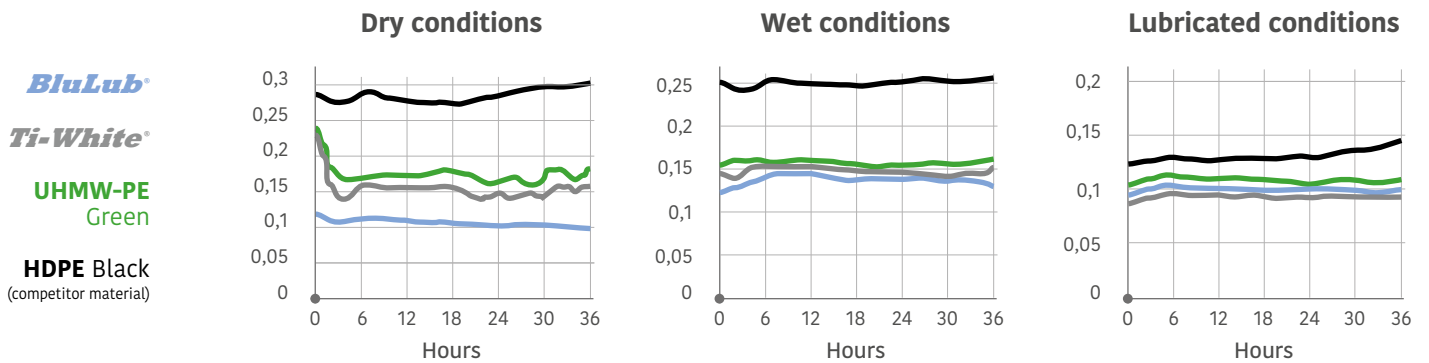

Friction values (averaged between 30 and 36 hours running time)

Conveyor test	Dry		Wet		Lubricated	
	PFX	LF	PFX	LF	PFX	LF
BluLub®	0,100	0,119	0,137	0,094	0,096	0,061
Ti-White®	0,153	0,104	0,142	0,064	0,094	0,066
UHMW-PE Green	0,171	0,128	0,159	0,078	0,105	0,090
HDPE Black (competitor material)	0,275	0,205	0,25	0,18	0,160	0,161

Measured value curves chain material PFX