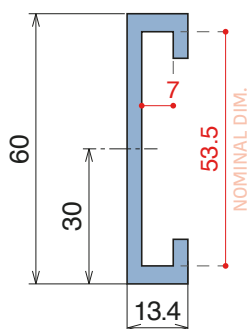

158 Side guide rail - H. 60 mm

Fit on 50 x 6 mm | Material: **BluLub**, **Ti-White** and standard **UHMW-PE**

Delivery: **Easy**
Standard