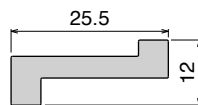

Extruded profiles range

L-Profile

See product page for specific details and materials available.

1094

Pag 22

175

Pag 22

1038

Pag 22

150

Pag 22

1058

Pag 23

174

Pag 23

Z-Profile

See product page for specific details and materials available.

101

Pag 23

102

Pag 24

102

Pag 24

176

Pag 24

1074

Pag 24

Special shape

See product page for specific details and materials available.

107

Pag 24

108

Pag 25

105

A: 20/25/30/40/50/60/70/100
B: 3/5

Pag 25

106

Pag 26