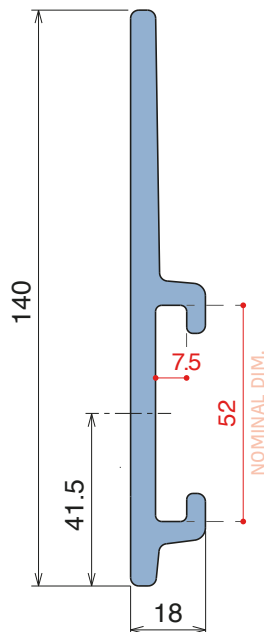

189

Side guide rail - H. 140 mm

Fit on 50 x 6 mm | Material: **BluLub** and standard **UHMW-PE**

Delivery: **Easy**
Standard

Article-Nr.	Material	Availability	Supply
18902BC	BluLub	Stock item	3 m bars
18902BLC	Blue	On request	3 m bars
18906C	Grey	On request	3 m bars

Plate
50 x 6 mm

Option of application - Plate

Part 159 Pag 79

Part 362 **Part 1097**

Pag 104 Pag 104

Option of application - Guide