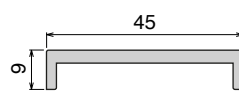

U-Profile

See product page for specific details and materials available.

109

Pag 35

1111

Pag 35

110

Pag 35

156

Pag 36

156

Pag 36

149

Pag 36

177

Pag 36

1059

Pag 37

178

Pag 37

111

Pag 37

1060

Pag 38

199

Pag 38

199

Pag 38

199 Staggered

Pag 38

1080

Pag 39

1081

Pag 39

133

Pag 39

148

Pag 40

157

Pag 40

157

Pag 40

118 Stainless steel

112 Stainless steel

147 Aluminum

Pag 41

Pag 41

Pag 41