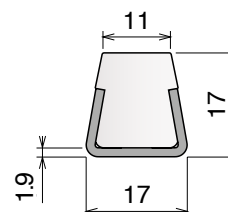

Article-Nr.	Material	Availability	Supply
12163B	BluLub	On request	3 m bars
12167B	BluLub	On request	6 m bars
12163	Ti-White	Stock item	3 m bars
12167	Ti-White	On request	6 m bars
12173	Blue	On request	3 m bars
12177	Blue	On request	6 m bars
12163A	AS	Stock item	3 m bars
12167A	AS	On request	6 m bars

Stainless steel profile
thickness: 1,9 mm