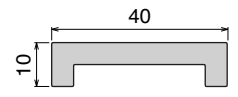

U-Profile

See product page for specific details and materials available.

109

Pag 35

1111

Pag 35

110

Pag 35

156

Pag 36

156

Pag 36

149

Pag 36

177

Pag 36

1059

Pag 37

178

Pag 37

111

Pag 37

1060

Pag 38

199

Pag 38

199

Pag 38

199 Staggered

Pag 38

1080

Pag 39

1081

Pag 39

133

Pag 39

148

Pag 40

157

Pag 40

157

Pag 40

118 Stainless steel

112 Stainless steel

147 Aluminum

Pag 41

Pag 41

Pag 41