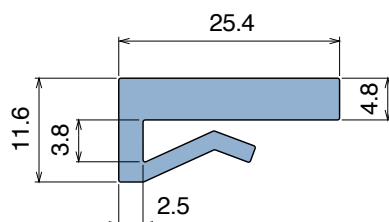

1022 J-Profile

Fit on 3 mm (1/8") | Material: **BluLub**, **Ti-White** and standard **UHMW-PE**

Delivery: **Easy**
Standard

Article-Nr.	Material	Availability	Supply
102200BC	BluLub	On request	3 m bars
102200B	BluLub	On request	6 m bars
102200B-30	BluLub	On request	30 m coils
102203C	Ti-White	Stock item	3 m bars
102203	Ti-White	On request	6 m bars
102203-30	Ti-White	On request	30 m coils
102205C	Blue	On request	3 m bars
102205	Blue	On request	6 m bars
102205-30	Blue	On request	30 m coils