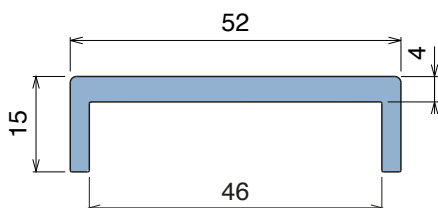

199 U-Profile

Coils available | Material: **BluLub**, **Ti-White** and standard **UHMW-PE**

Delivery: **Easy**
Standard

Article-Nr.	Material	Availability	Supply
19976BC	BluLub	On request	3 m bars
19976B	BluLub	On request	6 m bars
19976C	Ti-White	Stock item	3 m bars
19976	Ti-White	On request	6 m bars
19976BLC	Blue	On request	3 m bars
19976BL	Blue	On request	6 m bars