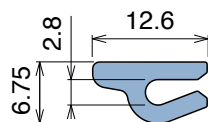

192 Neck guide

Fit on 1,8 - 2 mm | Material: **BluLub STABILIZED**, **Ti-White** and standard **UHMW-PE**

Delivery: **Easy**
Standard

Article-Nr.	Material	Availability	Supply
19200B	BluLub STABILIZED	Stock item	30 m coils
19200	Ti-White	On request	30 m coils
19205	Blue	On request	30 m coils

1062 Neck guide

Fit on 1,8 - 2 mm | Material: **BluLub STABILIZED**, **Ti-White** and standard **UHMW-PE**

Delivery: **Easy**
Standard