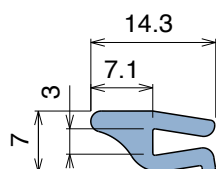

Article-Nr.	Material	Availability	Supply
106200B	BluLub STABILIZED	Stock item	30 m coils
106200	Ti-White	On request	30 m coils
106205	Blue	On request	30 m coils

1072 Neck guide

Fit on 1,8 - 2 mm | Material: **BluLub STABILIZED**, **Ti-White** and standard **UHMW-PE**

Delivery: **Easy**
Standard