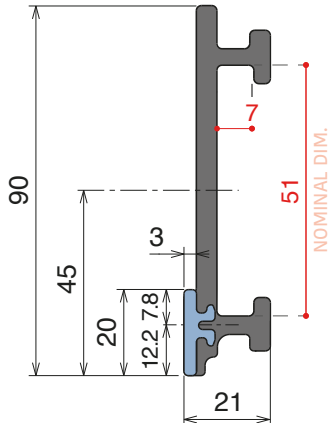

1077|1078

RS Side guide rail with Label saver - H. 90 mm

Fit on 50 x 6 mm | Material: **BluLub** + standard **UHMW-PE**

Delivery: **Easy**
Standard

Article-Nr.	Version	Material	Availability	Supply
107722	A	Black+BluLub	On request	3 m bars
107723	B	Black+BluLub	On request	3 m bars

VERSION A - Label saver 2 cm