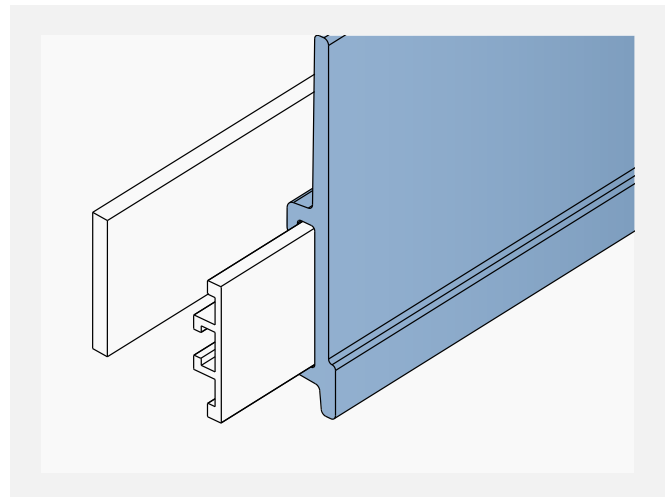

2 | Insert the plate into the profile