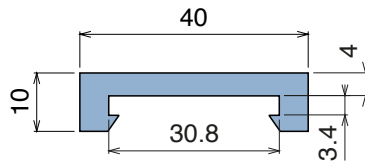

1111 U-Profile

Material: **BluLub**, **Ti-White**, standard **UHMW-PE** and **AS** Antistatic

Delivery: **Easy**
Standard

Can **NOT** be used in combination with **Part 112/147**

Article-Nr.	Material	Availability	Supply
111101BC	BluLub	Stock item	3 m bars
111101B	BluLub	On request	6 m bars
111101B-30	BluLub	On request	30 m coils
111103C	Ti-White	Stock item	3 m bars
111103	Ti-White	Stock item	6 m bars
111103-30	Ti-White	On request	30 m coils
111101C	Black	Stock item	3 m bars
111101	Black	Stock item	6 m bars
111101-30	Black	Stock item	30 m coils
111105C	Blue	On request	3 m bars
111105	Blue	On request	6 m bars
111105-30	Blue	On request	30 m coils
111102C	Green	Stock item	3 m bars
111102	Green	Stock item	6 m bars
111102-30	Green	On request	30 m coils
111101AC	AS	Stock item	3 m bars
111101A	AS	Stock item	6 m bars