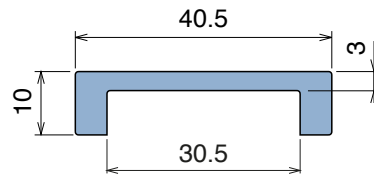

178

U-Profile

Coils available | Material: **BluLub**, **Ti-White** and standard **UHMW-PE**

Delivery: **Easy**
Standard

Article-Nr.	Material	Availability	Supply
17801BC	BluLub	Stock item	3 m bars
17801B	BluLub	On request	6 m bars
17801B-30	BluLub	Stock item	30 m coils
17803C	Ti-White	On request	3 m bars
17803	Ti-White	On request	6 m bars
17803-30	Ti-White	Stock item	30 m coils
17801C	Black	Stock item	3 m bars
17801	Black	On request	6 m bars
17801-30	Black	On request	30 m coils
17805C	Blue	On request	3 m bars
17805	Blue	On request	6 m bars
17805-30	Blue	On request	30 m coils
17802C	Green	Stock item	3 m bars
17802	Green	On request	6 m bars
17802-30	Green	Stock item	30 m coils