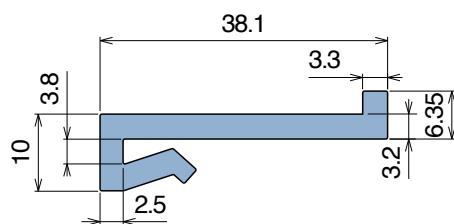

1027 J-Profile

Fit on 3 mm (1/8") | Material: **BluLub**, **Ti-White** and standard **UHMW-PE**

Delivery: **Easy**
Standard

Article-Nr.	Material	Availability	Supply
102700BC	BluLub	On request	3 m bars
102700B	BluLub	On request	6 m bars
102704-30	BluLub	On request	30 m coils
102703C	Ti-White	Stock item	3 m bars
102703	Ti-White	On request	6 m bars
102703-30	Ti-White	On request	30 m coils
102705C	Blue	On request	3 m bars
102705	Blue	On request	6 m bars
102705-30	Blue	On request	30 m coils