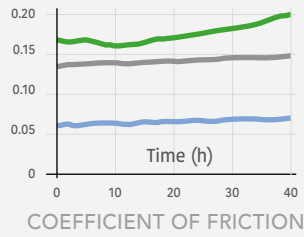

More advantages:
Long wear life
Low noise
Minimized dusting
Best Lubricant