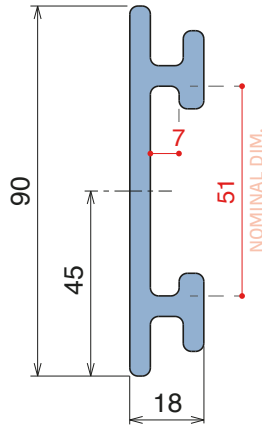

1057|1077 Side guide rail - H. 90 mm

Fit on 50 x 6 mm | Material: **BluLub**, **UHMW-PE** and **AS**

Delivery: **Easy**
Standard

Article-Nr.	Material	Availability	Supply
105720BLC	BluLub	Stock item	3 m bars
105721C	Black	On request	3 m bars
105705C	Blue	On request	3 m bars
105724C	Grey	On request	3 m bars
105721AC	AS	On request	3 m bars