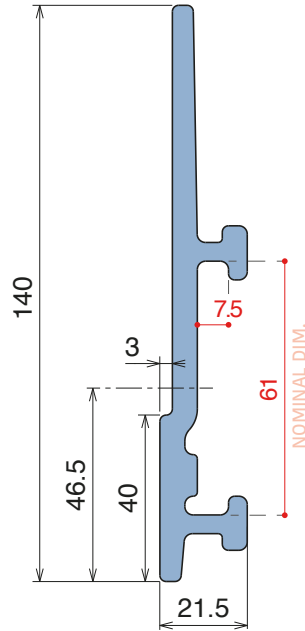

Easy Bendable

For the grooved version, just add "-S" to the related Article Nr.

Side guide rail with Label saver - H. 140 mm

Article-Nr.	Material	Availability	Supply
18930BC	BluLub	Stock item	3 m bars
18935C	Blue	On request	3 m bars
18934C	Grey	Stock item	3 m bars