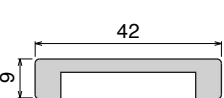

U-Profile

See product page for specific details and materials available.

109

Pag 35

1111

Pag 35

110

Pag 35

156

Pag 36

156

Pag 36

149

Pag 36

177

Pag 36

1059

Pag 37

178

Pag 37

111

Pag 37

1060

Pag 38

199

Pag 38

199

Pag 38

199 Staggered

Pag 38

1080

Pag 39

1081

Pag 39

133

Pag 39

148

Pag 40

157

Pag 40

157

Pag 40

118 Stainless steel

112 Stainless steel

147 Aluminum

Pag 41

Pag 41

Pag 41