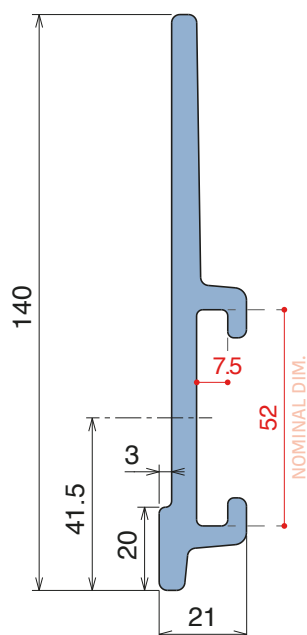

Plate
50 x 6 mm

Option of application - Plate

Part 159 Pag 79

Part 362 **Part 1097**

Pag 104 Pag 104

Option of application - Guide

Side guide rail with Label saver - H. 140 mm

Article-Nr.	Material	Availability	Supply
18900BC	BluLub	Stock item	3 m bars
18900BLC	Blue	On request	3 m bars
18904C	Grey	Stock item	3 m bars