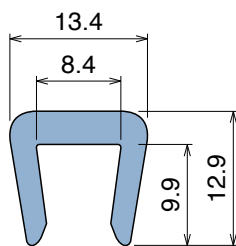

1086 Bar cap

Fit on 8 mm (5/16") | Material: **BluLub**, **Ti-White** and standard **UHMW-PE**

Delivery: **Easy**
Standard

Article-Nr.	Material	Availability	Supply
108600B-30	BluLub	On request	30 m coils
108603-30	Ti-White	On request	30 m coils
108605-30	Blue	On request	30 m coils