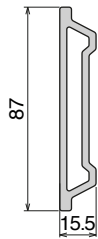

Pag 67

Side guide rail USED WITH PLATE AND CLAMP

See product page for specific details and materials available.

135
Fit on mm
60 x 6

Pag 69

136
Fit on mm
60 x 6

Pag 69

1057
Fit on mm
50 x 6