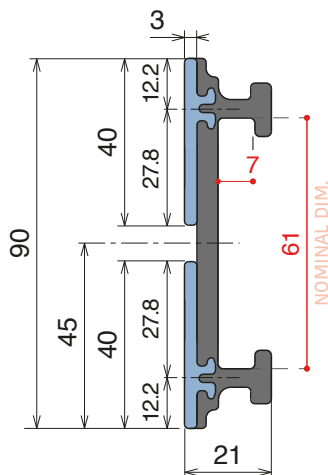

VERSION B - Label saver 4 cm

Base profile

Art-Nr.	Supply
107891	3 m bars

Label saver 2 cm

Art-Nr.	Supply
18987	30 m coils

Label saver 4 cm

Art-Nr.	Supply
18988	30 m coils

Label saver 2 cm and 4 cm can also be combined together to obtain different version.

For **RS** application follow the example above.

Single components

Easy Bendable

For the grooved version, just add "S" to the related Article Nr.