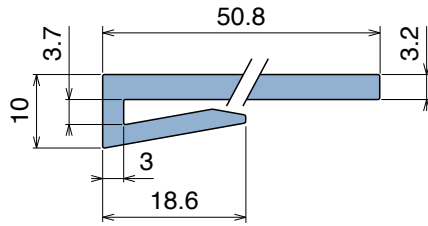

1029 J-Profile

Fit on 3 mm (1/8") | Material: **BluLub**, **Ti-White** and standard **UHMW-PE**

Delivery: **Easy**
Standard

Article-Nr.	Material	Availability	Supply
102900BC	BluLub	On request	3 m bars
102900B	BluLub	On request	6 m bars
102900B-30	BluLub	On request	30 m coils
102903C	Ti-White	Stock item	3 m bars
102903	Ti-White	On request	6 m bars
102903-30	Ti-White	On request	30 m coils
102905C	Blue	On request	3 m bars
102905	Blue	On request	6 m bars
102905-30	Blue	On request	30 m coils