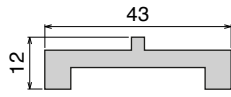

U-Profile

See product page for specific details and materials available.

109

Pag 35

1111

Pag 35

110

Pag 35

156

Pag 36

156

Pag 36

149

Pag 36

177

Pag 36

1059

Pag 37

178

Pag 37

111

Pag 37

1060

Pag 38

199

Pag 38

199

Pag 38

199 Staggered

Pag 38

1080

Pag 39

1081

Pag 39

133

Pag 39

148

Pag 40

157

Pag 40

157

Pag 40

118 Stainless steel

112 Stainless steel

147 Aluminum

Pag 41

Pag 41

Pag 41