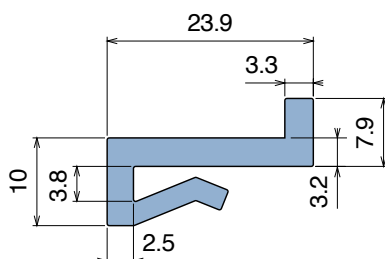

1023 J-Profile

Fit on 3 mm (1/8") | Material: **BluLub**, **Ti-White** and standard **UHMW-PE**

Delivery: **Easy**
Standard

Article-Nr.	Material	Availability	Supply
102300BC	BluLub	On request	3 m bars
102300B	BluLub	On request	6 m bars
102303C	Ti-White	Stock item	3 m bars
102303	Ti-White	On request	6 m bars
102305C	Blue	On request	3 m bars
102305	Blue	On request	6 m bars