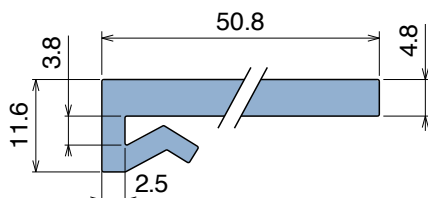

1032 J-Profile

Fit on 3 mm (1/8") | Material: **BluLub**, **Ti-White** and standard **UHMW-PE**

Delivery: **Easy**
Standard

Article-Nr.	Material	Availability	Supply
103200BC	BluLub	On request	3 m bars
103200B	BluLub	On request	6 m bars
103203C	Ti-White	Stock item	3 m bars
103203	Ti-White	On request	6 m bars
103205C	Blue	On request	3 m bars
103205	Blue	On request	6 m bars