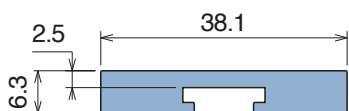

163 C-Profile

Coils available | Material: **BluLub, Ti-White** and standard **UHMW-PE**

Delivery: **Easy**
Standard