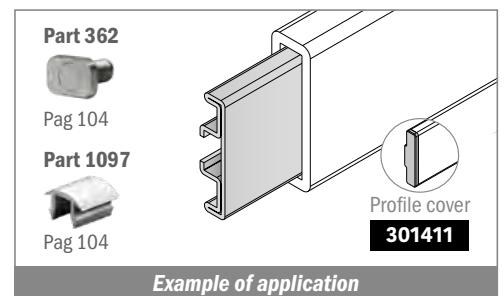

Article-Nr.	A	B	Availability	Supply
105501C	40	8	Stock item	3 m bars
105501	40	8	On request	6 m bars
105503C	50	6	Stock item	3 m bars
105503	50	6	On request	6 m bars