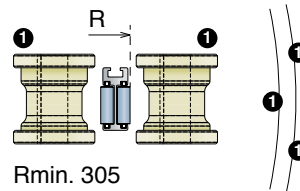

Part	Article-Nr.	Ø (mm)	Suitable for Part:
151	15110	25	360
151	15110E	30	360

See general catalog for product details.