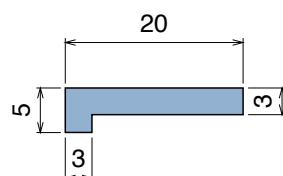

150 L-Profile

Material: **BluLub**, **Ti-White** and standard **UHMW-PE**

Delivery: **Easy**
Standard

Article-Nr.	Material	Availability	Supply
15004	BluLub	On request	60 m coils
15003	Ti-White	On request	60 m coils
15001	Black	Stock item	60 m coils
15005	Blue	On request	60 m coils
15002	Green	Stock item	60 m coils