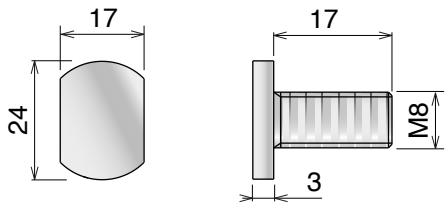

3629 Large T-Bolt - Stainless steel AISI 304

USED WITH PART: 112

Delivery: **Easy**
Standard