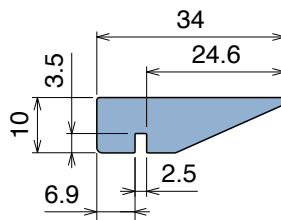

Article-Nr.	Material	Availability	Supply
16901B	BluLub STABILIZED	Stock item	3 m bars
16902B	BluLub STABILIZED	On request	6 m bars
16900B	BluLub STABILIZED	Stock item	30 m coils
16901	Ti-White	On request	3 m bars
16902	Ti-White	On request	6 m bars
16900	Ti-White	On request	30 m coils
16905C	Blue	On request	3 m bars
16905	Blue	On request	6 m bars
16905-30	Blue	On request	30 m coils

167 Neck guide

Fit on 1,8 - 2 mm | Material: **BluLub STABILIZED**, **Ti-White** and standard **UHMW-PE**

Delivery: **Easy**
Standard