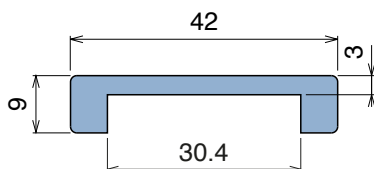

199 U-Profile

Material: **BluLub**, **Ti-White** and standard **UHMW-PE**

Delivery: **Easy**
Standard

Article-Nr.	Material	Availability	Supply
19944B-30	BluLub	Stock item	30 m coils
19944W-30	Ti-White	On request	30 m coils
19944-30	Black	On request	30 m coils
19944BL-30	Blue	On request	30 m coils
19940-30	Green	Stock item	30 m coils