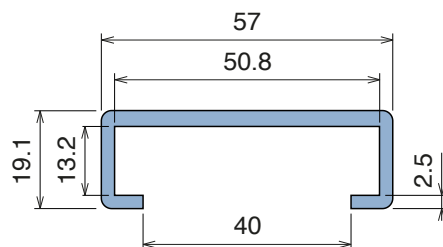

Article-Nr.	Material	Availability	Supply
104500BC	BluLub	On request	3 m bars
104500B	BluLub	On request	6 m bars
104503C	Ti-White	On request	3 m bars
104503	Ti-White	On request	6 m bars
104505C	Blue	On request	3 m bars
104505	Blue	On request	6 m bars