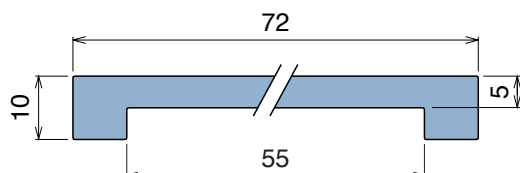

1060 U-Profile

Coils available | Material: **BluLub**, **Ti-White** and standard **UHMW-PE**

Delivery: **Easy**
Standard

Article-Nr.	Material	Availability	Supply
106000BC	BluLub	On request	3 m bars
106000B	BluLub	On request	6 m bars
106003C	Ti-White	On request	3 m bars
106003	Ti-White	On request	6 m bars
106001C	Black	Stock item	3 m bars
106001	Black	On request	6 m bars
106005C	Blue	On request	3 m bars
106005	Blue	On request	6 m bars
106002C	Green	Stock item	3 m bars
106002	Green	Stock item	6 m bars