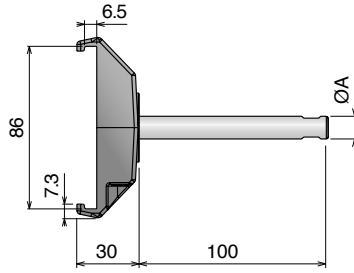

341 Clamp - Plastic

Delivery: **Easy**
Standard

TYPE A