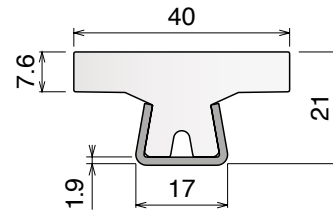

Article-Nr.	Material	Availability	Supply
12400BC	BluLub	On request	3 m bars
12401C	Ti-White	Stock item	3 m bars
12405C	Blue	On request	3 m bars
12401AC	AS	Stock item	3 m bars

Stainless steel profile
thickness: 1,9 mm