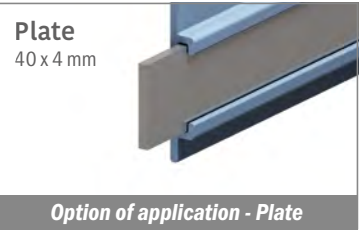

Article-Nr.	Material	Availability	Supply
110400BC	BluLub	Stock item	3 m bars
110405C	Blue	On request	3 m bars
110404C	Grey	On request	3 m bars