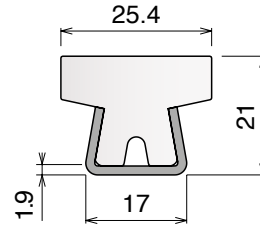

Article-Nr.	Material	Availability	Supply
12200BC	BluLub	On request	3 m bars
12201C	Ti-White	Stock item	3 m bars
12205C	Blue	On request	3 m bars
12201AC	AS	Stock item	3 m bars

Stainless steel profile
thickness: 1,9 mm