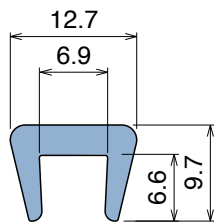

1010 Bar cap

Fit on 6 mm (1/4") | Material: **BluLub**, **Ti-White** and standard **UHMW-PE**

Delivery: **Easy**
Standard

Article-Nr.	Material	Availability	Supply
101000B-30	BluLub	On request	30 m coils
101003-30	Ti-White	Stock item	30 m coils
101005-30	Blue	On request	30 m coils