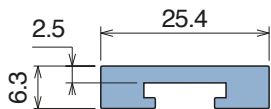

163 C-Profile

Coils available | Material: **BluLub, Ti-White** and standard **UHMW-PE**

Delivery: **Easy**
Standard