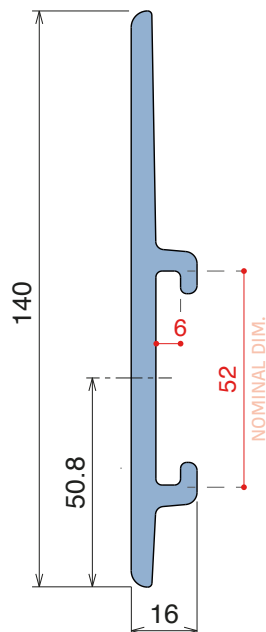

1096 Side guide rail - H. 140 mm

Fit on 50 x 5 mm | Material: **BluLub** and standard **UHMW-PE**

Delivery: **Easy**
Standard