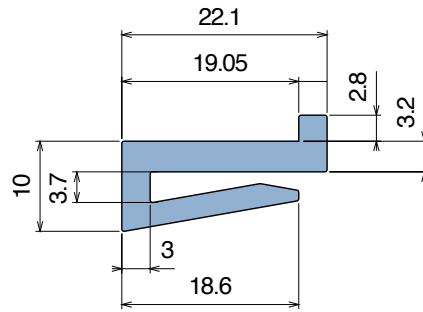

1014 J-Profile

Fit on 3 mm (1/8") | Material: **BluLub**, **Ti-White** and standard **UHMW-PE**

Delivery: **Easy**
Standard

Article-Nr.	Material	Availability	Supply
101400BC	BluLub	On request	3 m bars
101400B	BluLub	On request	6 m bars
101400B-30	BluLub	On request	30 m coils
101403C	Ti-White	Stock item	3 m bars
101403	Ti-White	On request	6 m bars
101403-30	Ti-White	Stock item	30 m coils
101405C	Blue	On request	3 m bars
101405	Blue	On request	6 m bars
101405-30	Blue	On request	30 m coils

1015 J-Profile

Fit on 2,5 to 3,5 mm (1/8") | Material: **BluLub**, **Ti-White** and standard **UHMW-PE**

Delivery: **Easy**
Standard