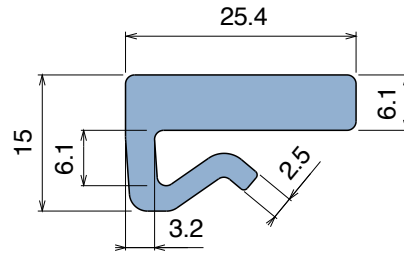

1091 J-Profile

Fit on 3 mm | Material: **BluLub, Ti-White** and standard **UHMW-PE**

Delivery: **Easy**
Standard

Article-Nr.	Material	Availability	Supply
109100B-30	BluLub	Stock item	30 m coils
109103-30	Ti-White	On request	30 m coils
109105-30	Blue	On request	30 m coils