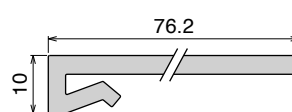

Pag 34

1033 Fit on 3 mm