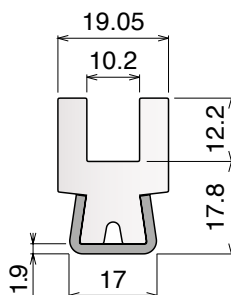

145 Guide rail

Material: **BluLub**, **Ti-White** and standard **UHMW-PE** + Stainless steel AISI 304

Delivery: **Easy**
Standard

Stainless steel profile thickness: 1,5 mm

Article-Nr.	Material	Availability	Supply
14503C	BluLub	On request	3 m bars
14504C	Ti-White	On request	3 m bars
14505C	Blue	On request	3 m bars

Stainless steel profile thickness: 1,9 mm

Article-Nr.	Material	Availability	Supply
14563	BluLub	On request	3 m bars
14564	Ti-White	On request	3 m bars
14565	Blue	On request	3 m bars

1087 Guide rail

Material: **BluLub**, **Ti-White** and standard **UHMW-PE** + Stainless steel AISI 304

Delivery: **Easy**
Standard

Stainless steel profile thickness: 1,9 mm

Article-Nr.	Material	Availability	Supply
108763	BluLub	On request	3 m bars
108764	Ti-White	On request	3 m bars
108765	Blue	On request	3 m bars

191 Guide rail

Material: **BluLub**, **Ti-White** and standard **UHMW-PE** + Stainless steel AISI 304

Delivery: **Easy**
Standard

Stainless steel profile thickness: 1,5 mm

Article-Nr.	Material	Availability	Supply
19100BC	BluLub	On request	3 m bars
19101C	Ti-White	Stock item	3 m bars
19105C	Blue	On request	3 m bars