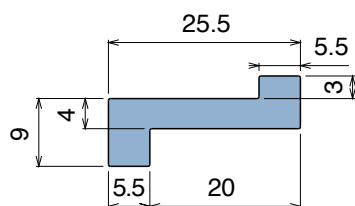

1074 Z-Profile

Material: **BluLub**, **Ti-White** and standard **UHMW-PE**

Delivery: **Easy**
Standard

Article-Nr.	Material	Availability	Supply
107404	BluLub	On request	60 m coils
107403	Ti-White	On request	60 m coils
107401	Black	Stock item	60 m coils
107405	Blue	On request	60 m coils