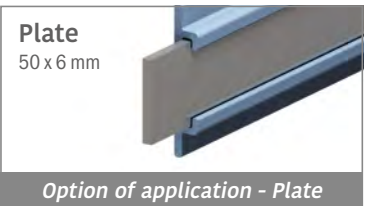

Article-Nr.	A	B	Material	Availability	Supply
15801BC	90	45	BluLub	Stock item	3 m bars
15802BC	100	50	BluLub	Stock item	3 m bars
15803BC	120	60	BluLub	Stock item	3 m bars
15804BC	140	70	BluLub	On request	3 m bars
15831C	90	45	Ti-White	On request	3 m bars
18532C	100	50	Ti-White	On request	3 m bars
15833C	120	60	Ti-White	On request	3 m bars
15834C	140	70	Ti-White	On request	3 m bars
15801BLC	90	45	Blue	On request	3 m bars
15802BLC	100	50	Blue	On request	3 m bars
15803BLC	120	60	Blue	On request	3 m bars
15804BLC	140	70	Blue	On request	3 m bars
15801C	90	45	Grey	Stock item	3 m bars
15802C	100	50	Grey	Stock item	3 m bars
15803C	120	60	Grey	Stock item	3 m bars
15804C	140	70	Grey	On request	3 m bars