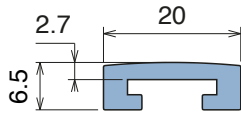

160 C-Profile

Material: *BluLub, Ti-White* and standard *UHMW-PE*

Delivery: **Easy**
Standard