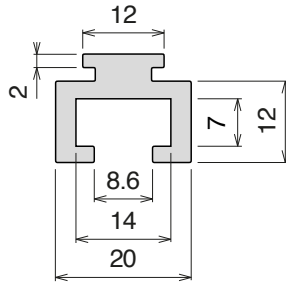

164 Aluminum guide

Material: Aluminum

Delivery: **Easy**
Standard

Article-Nr.	Material	Availability	Supply	Box
16401C	Aluminum	Stock item	3 m bars	60 pcs
16401	Aluminum	Stock item	6 m bars	60 pcs

Used with
Part 362 Pag 104
Part 1097 Pag 104

165 Aluminum guide

Material: Aluminum

Delivery: **Easy**
Standard