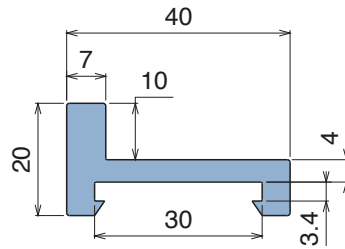

156 U-Profile

Material: **BluLub**, **Ti-White** and standard **UHMW-PE**

Delivery: **Easy**
Standard