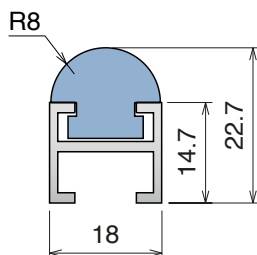

155 Side guide rail

Material: **BluLub, Ti-White** and standard **UHMW-PE** + Aluminum

Delivery: **Easy**
Standard

Article-Nr.	Material	Availability	Supply
15500BC	BluLub	On request	3 m bars
15503C	Ti-White	On request	3 m bars
15505C	Blue	On request	3 m bars
15501C	Green	On request	3 m bars

Only plastic profile

Article-Nr.	Material	Availability	Supply
15550BC	BluLub	On request	3 m bars
15553C	Ti-White	On request	3 m bars
15555C	Blue	On request	3 m bars
15551C	Green	On request	3 m bars

Used with
Part 362 Pag 104
Part 1097 Pag 104