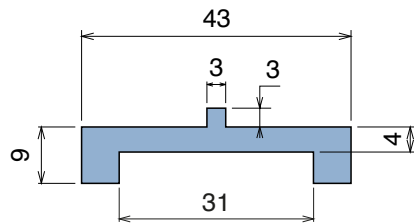

149 U-Profile with nose

Coils available | Material: **BluLub**, **Ti-White** and standard **UHMW-PE**

Delivery: **Easy**
Standard

Article-Nr.	Material	Availability	Supply
14950BC	BluLub	On request	3 m bars
14950B	BluLub	On request	6 m bars
14953C	Ti-White	On request	3 m bars
14953	Ti-White	On request	6 m bars
14950C	Black	Stock item	3 m bars
14950	Black	On request	6 m bars
14955C	Blue	On request	3 m bars
14955	Blue	On request	6 m bars
14952C	Green	Stock item	3 m bars
14952	Green	On request	6 m bars