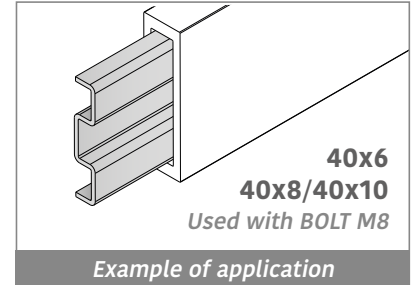

Easy Bendable

For the grooved version, just add "-S" to the related Article Nr.

117 M-Profile

Used with part: 137 - 183 - 189 | Material: Stainless steel AISI 304

Delivery: **Easy**
Standard

Article-Nr.	A	B	Availability	Supply
11703C	6	10	Stock item	3 m bars
11703	6	10	On request	6 m bars
11701C	8	8	Stock item	3 m bars
11701	8	8	Stock item	6 m bars
11702C	10	10	Stock item	3 m bars
11702	10	10	On request	6 m bars