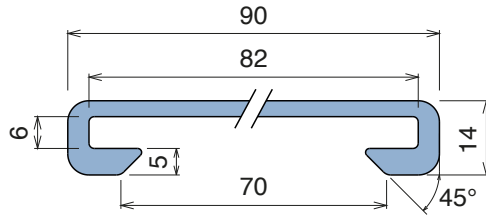

1102 C-Profile

Fit on 80 x 5 mm | Material: *BluLub, Ti-White* and standard *UHMW-PE*

Delivery: **Easy**
Standard

Article-Nr.	Material	Availability	Supply
110200BC	<i>BluLub</i>	On request	3 m bars
110200B	<i>BluLub</i>	On request	6 m bars
110203C	<i>Ti-White</i>	On request	3 m bars
110203	<i>Ti-White</i>	On request	6 m bars
110205C	Blue	On request	3 m bars
110205	Blue	On request	6 m bars