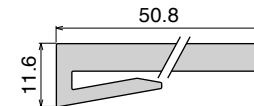

Pag 33

1030 Fit on 3 mm