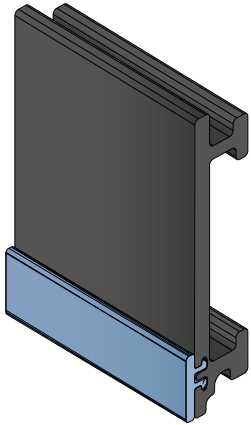

1077|1078

RS Side guide rail with Label saver - H. 90 mm

Fit on 50 x 6 mm | Material: **BluLub** + standard **UHMW-PE**

Delivery: **Easy**
Standard

Article-Nr.	Version	Material	Availability	Supply
107722	A	Black+BluLub	On request	3 m bars
107723	B	Black+BluLub	On request	3 m bars

VERSION A - Label saver 2 cm