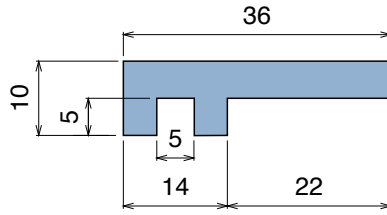

1058 L-Profile

Material: **BluLub**, **Ti-White** and standard **UHMW-PE**

Delivery: **Easy**
Standard

Article-Nr.	Material	Availability	Supply
105800BC	BluLub	On request	3 m bars
105800B	BluLub	On request	6 m bars
105803C	Ti-White	On request	3 m bars
105803	Ti-White	On request	6 m bars
105801C	Black	Stock item	3 m bars
105801	Black	On request	6 m bars
105805C	Blue	On request	3 m bars
105805	Blue	On request	6 m bars
105802C	Green	Stock item	3 m bars
105802	Green	On request	6 m bars