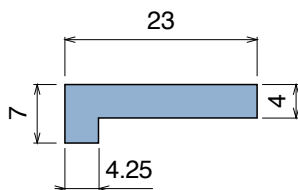

Pag 109

Pag 109

Pag 109

1094 L-Profile

Material: **BluLub**, **Ti-White** and standard **UHMW-PE**

Delivery: **Easy**
Standard

Article-Nr.	Material	Availability	Supply
109404	BluLub	On request	60 m coils
109403	Ti-White	On request	60 m coils
109401	Black	On request	60 m coils
109405	Blue	On request	60 m coils
109402	Green	On request	60 m coils