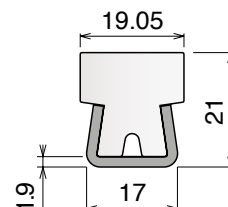

Article-Nr.	Material	Availability	Supply
14300BC	BluLub	On request	3 m bars
14301C	Ti-White	On request	3 m bars
14305C	Blue	On request	3 m bars

Stainless steel profile thickness: 1,9 mm