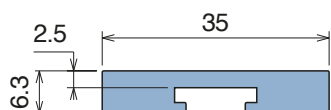

163 C-Profile

Coils available | Material: **BluLub, Ti-White** and standard **UHMW-PE**

Delivery: **Easy**
Standard