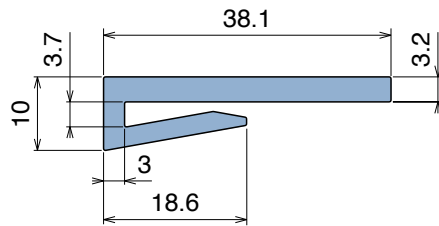

1025 J-Profile

Fit on 3 mm (1/8") | Material: **BluLub, Ti-White** and standard **UHMW-PE**

Delivery: **Easy**
Standard

Article-Nr.	Material	Availability	Supply
102500BC	BluLub	On request	3 m bars
102500B	BluLub	On request	6 m bars
102500B-30	BluLub	On request	30 m coils
102503C	Ti-White	Stock item	3 m bars
102503	Ti-White	On request	6 m bars
102503-30	Ti-White	Stock item	30 m coils
102501C	Black	On request	3 m bars
102501	Black	On request	6 m bars
102501-30	Black	On request	30 m coils
102505C	Blue	On request	3 m bars
102505	Blue	On request	6 m bars
102505-30	Blue	On request	30 m coils
102502C	Green	On request	3 m bars
102502	Green	On request	6 m bars
102502-30	Green	On request	30 m coils