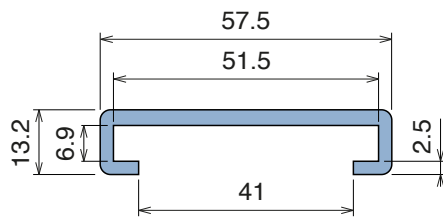

1042 C-Profile

Fit on 50 x 6 mm | Material: **BluLub**, **Ti-White** and standard **UHMW-PE**

Delivery: **Easy**
Standard

Article-Nr.	Material	Availability	Supply
104200BC	BluLub	On request	3 m bars
104200B	BluLub	On request	6 m bars
104203C	Ti-White	Stock item	3 m bars
104203	Ti-White	On request	6 m bars
104205C	Blue	On request	3 m bars
104205	Blue	On request	6 m bars
104201C	Green	On request	3 m bars
104201	Green	On request	6 m bars

1045 C-Profile

Fit on 50,8 x 12,7 mm | Material: **BluLub**, **Ti-White** and standard **UHMW-PE**

Delivery: **Easy**
Standard