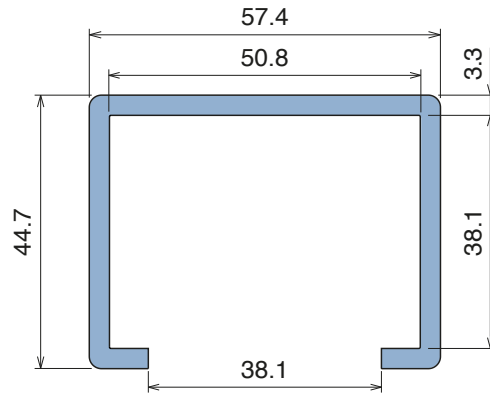

1052 Bar cover

Fit on 38,1 x 50,8 mm (1-1/2" x 2") | Material: **BluLub, Ti-White** and standard **UHMW-PE**

Delivery: **Easy**
Standard

Article-Nr.	Material	Availability	Supply
105200BC	BluLub	On request	3 m bars
105200B	BluLub	On request	6 m bars
105203C	Ti-White	Stock item	3 m bars
105203	Ti-White	On request	6 m bars
105205C	Blue	On request	3 m bars
105205	Blue	On request	6 m bars