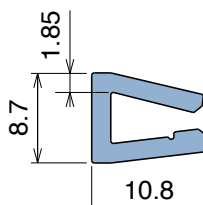

1090 J-Profile

Fit on 3 mm | Material: **BluLub, Ti-White** and standard **UHMW-PE**

Delivery: **Easy**
Standard

Article-Nr.	Material	Availability	Supply
109000B	BluLub	On request	30 m coils
109002	Ti-White	On request	30 m coils
109005	Blue	On request	30 m coils