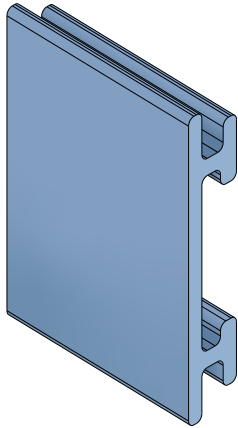

1057|1077 Side guide rail - H. 90 mm

Fit on 50 x 6 mm | Material: **BluLub**, **UHMW-PE** and **AS**

Delivery: **Easy**
Standard

Article-Nr.	Material	Availability	Supply
105720BLC	BluLub	Stock item	3 m bars
105721C	Black	On request	3 m bars
105705C	Blue	On request	3 m bars
105724C	Grey	On request	3 m bars
105721AC	AS	On request	3 m bars