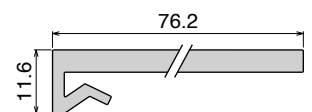

Pag 34

1034 Fit on 3 mm