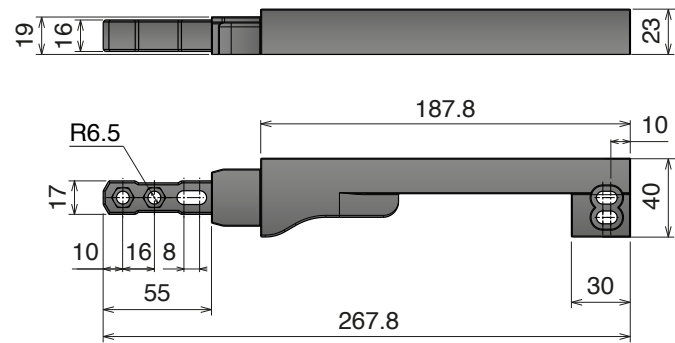

Article-Nr.	Colour	Availability
11652	Black	On request