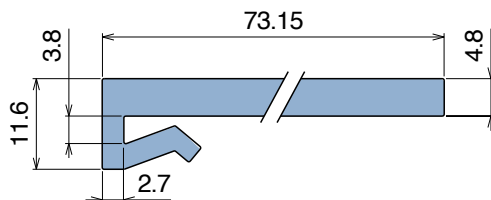

1035 J-Profile

Fit on 3 mm (1/8") | Material: **BluLub**, **Ti-White** and standard **UHMW-PE**

Delivery: **Easy**
Standard

Article-Nr.	Material	Availability	Supply
103500BC	BluLub	On request	3 m bars
103500B	BluLub	On request	6 m bars
103503C	Ti-White	Stock item	3 m bars
103503	Ti-White	On request	6 m bars
103505C	Blue	On request	3 m bars
103505	Blue	On request	6 m bars