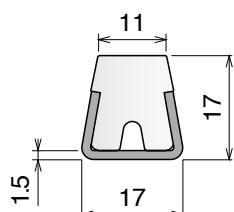

Stainless steel profile
thickness: 1,5 mm