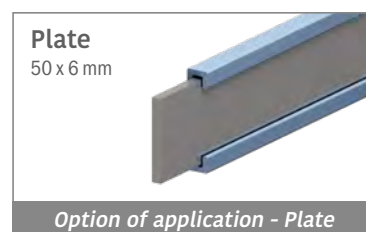

Article-Nr.	Material	Availability	Supply
15800BC	BluLub	Stock item	3 m bars
15894C	Ti-White	On request	3 m bars
15898C	Black	Stock item	3 m bars
15894BLC	Blue	On request	3 m bars
15897C	Green	Stock item	3 m bars
15800C	Grey	Stock item	3 m bars