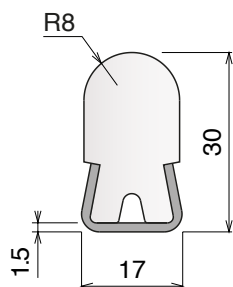

1067 Guide rail

Material: **BluLub**, **Ti-White** and standard **UHMW-PE** + Stainless steel AISI 304

Delivery: **Easy**
Standard

Stainless steel profile thickness: 1,5 mm