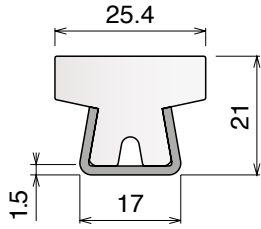

122 Guide rail

Material: **BluLub**, **Ti-White**, standard **UHMW-PE** and **AS** + Stainless steel AISI 304

Delivery: **Easy**
Standard

Stainless steel profile
thickness: 1,5 mm