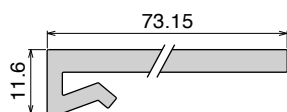

Pag 33

1035 Fit on 3 mm