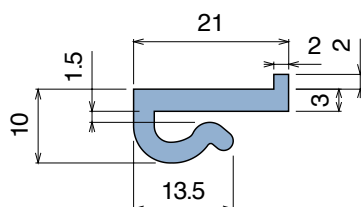

104 J-Profile

Fit on 2 mm | Material: **BluLub**, **Ti-White** and standard **UHMW-PE**

Delivery: **Easy**
Standard

Article-Nr.	Material	Availability	Supply
10400B	BluLub	Stock item	60 m coils
10403	Ti-White	On request	60 m coils
10401	Black	Stock item	60 m coils
10405	Blue	On request	60 m coils
10402	Green	Stock item	60 m coils