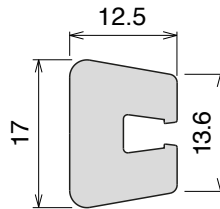

131 Plastic rail

Material: **BluLub STABILIZED**, **Ti-White** and standard **UHMW-PE**

Delivery: **Easy**
Standard

Article-Nr.	Type	Material	Availability	Supply
13101B	A	BluLub STABILIZED	Stock item	30 m coils
13102B	B	BluLub STABILIZED	Stock item	30 m coils
13106	A	Ti-White	On request	30 m coils
13107	B	Ti-White	On request	30 m coils
13108	A	Blue	On request	30 m coils
13109	B	Blue	On request	30 m coils
13101	A	Grey	Stock item	30 m coils
13102	B	Grey	Stock item	30 m coils

130 Aluminum rail

Material: Aluminum

Delivery: **Easy**
Standard

TYPE B

Article-Nr.	Type	Availability	Supply
13001C	A	Stock item	3 m bars
13001	A	On request	6 m bars
13002C	B	Stock item	3 m bars

188 Aluminum rail

Material: Aluminum

Delivery: **Easy**
Standard

Article-Nr.	Availability	Supply
18801C	Stock item	3 m bars
18801	Stock item	6 m bars

Used with
Part 362 Pag 104
Part 1097 Pag 104