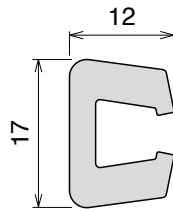

130 Aluminum rail

Material: Aluminum

Delivery: **Easy**
Standard

TYPE A