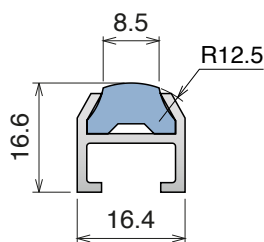

154 Side guide rail

Material: **BluLub, Ti-White** and standard **UHMW-PE** + Aluminum

Delivery: **Easy**
Standard

Article-Nr.	Material	Availability	Supply
15401BC	BluLub	Stock item	3 m bars
15401B	BluLub	On request	6 m bars
15401C	Ti-White	On request	3 m bars
15401	Ti-White	On request	6 m bars
15405C	Blue	On request	3 m bars
15405	Blue	On request	6 m bars
15402C	Green	On request	3 m bars
15402	Green	On request	6 m bars

Only plastic profile

Article-Nr.	Material	Availability	Supply
15451B-30	BluLub	On request	30 m coils
15451-30	Ti-White	On request	30 m coils
15455-30	Blue	On request	30 m coils
15452-30	Green	On request	30 m coils

Used with **M8**
Hex head bolt