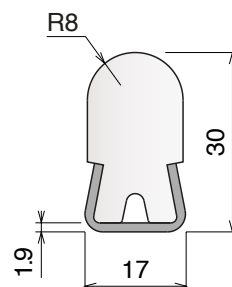

Article-Nr.	Material	Availability	Supply
106700BC	BluLub	On request	3 m bars
106701C	Ti-White	On request	3 m bars
106705C	Blue	On request	3 m bars

Stainless steel profile thickness: 1,9 mm