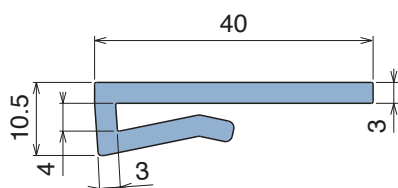

1046 J-Profile

Fit on 3 mm (1/8") | Material: **BluLub**, **Ti-White** and standard **UHMW-PE**

Delivery: **Easy**
Standard

Article-Nr.	Material	Availability	Supply
104600BC	BluLub	On request	3 m bars
104600B	BluLub	On request	6 m bars
104600B-30	BluLub	Stock item	30 m coils
104603C	Ti-White	Stock item	3 m bars
104603	Ti-White	On request	6 m bars
104603-30	Ti-White	Stock item	30 m coils
104601C	Black	On request	3 m bars
104601	Black	On request	6 m bars
104601-30	Black	On request	30 m coils
104605C	Blue	On request	3 m bars
104605	Blue	On request	6 m bars
104605-30	Blue	On request	30 m coils
104602C	Green	Stock item	3 m bars
104602	Green	On request	6 m bars
104602-30	Green	Stock item	30 m coils