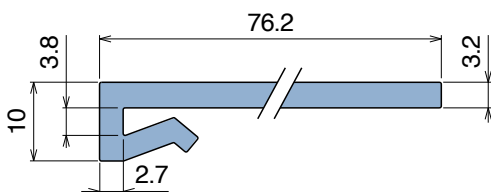

1033 J-Profile

Fit on 3 mm (1/8") | Material: **BluLub**, **Ti-White** and standard **UHMW-PE**

Delivery: **Easy**
Standard

Article-Nr.	Material	Availability	Supply
103300BC	BluLub	Stock item	3 m bars
103300B	BluLub	On request	6 m bars
103303C	Ti-White	Stock item	3 m bars
103303	Ti-White	On request	6 m bars
103305C	Blue	On request	3 m bars
103305	Blue	On request	6 m bars