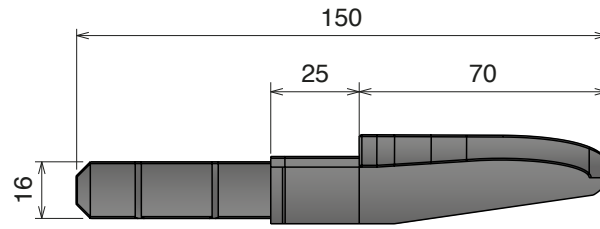

113 Central wear strip shoe

USED WITH PART: 112

Delivery: **Easy**
Standard

Article-Nr.	Colour	Availability
11301	Black	On request