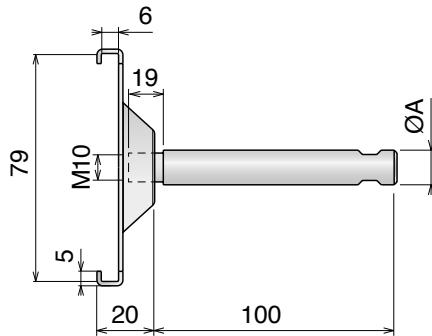

3310 Clamp - Stainless steel

Delivery: **Easy**
Standard