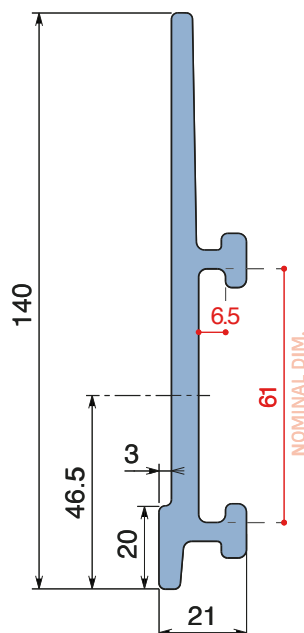

Side guide rail with Label saver - H. 140 mm

Article-Nr.	Material	Availability	Supply
18980BC	BluLub	Stock item	3 m bars
18985C	Blue	On request	3 m bars
18984C	Grey	On request	3 m bars

Plate
60 x 5 mm

Part 3310
Pag 105

Option of application - M-Profile

Part 362
Pag 104

Part 1088
Pag 80

Part 1097
Pag 104

Part 3310
Pag 105

Option of application - Guide

Easy Bendable

For the grooved version, just add "-S" to the related Article Nr.