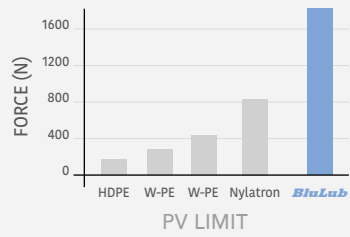

High Performance

Extreme material performances with high speeds and loads.

Molecular density:
9,200,000 g/mol.

Operating temperature:
-40 to + 80°C (-40 to 176°F)

Linear expansion coefficient:
 $2 \times 10^{-4} \text{C}^{-1}$ ($1.1 \times 10^{-4} \text{F}^{-1}$)

Your **SUSTAINABLE** choice.

UP TO **80%**
ENERGY SAVING

With lowest coefficient of friction and optimized sliding properties of **BluLub®**, the conveying power required, thus the energy consumption, can be extremely reduced.