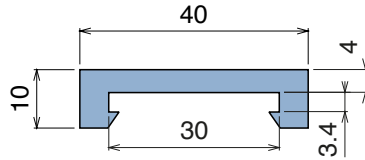

109 U-Profile

Material: **BluLub**, **Ti-White**, standard **UHMW-PE** and **AS** Antistatic

Delivery: **Easy**
Standard

Can be used in combination with **Part 112/147**
Pag 41

Article-Nr.	Material	Availability	Supply
10901BC	BluLub	Stock item	3 m bars
10901B	BluLub	On request	6 m bars
10901B-30	BluLub	On request	30 m coils
10903C	Ti-White	Stock item	3 m bars
10903	Ti-White	Stock item	6 m bars
10903-30	Ti-White	On request	30 m coils
10901C	Black	Stock item	3 m bars
10901	Black	Stock item	6 m bars
10901-30	Black	Stock item	30 m coils
10905C	Blue	On request	3 m bars
10905	Blue	On request	6 m bars
10905-30	Blue	On request	30 m coils
10902C	Green	Stock item	3 m bars
10902	Green	Stock item	6 m bars
10902-30	Green	On request	30 m coils
10901AC	AS	Stock item	3 m bars
10901A	AS	Stock item	6 m bars