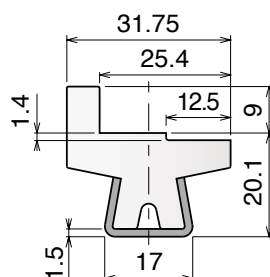

129 Guide rail

Material: **BluLub**, **Ti-White** and standard **UHMW-PE** + Stainless steel AISI 304

Delivery: **Easy**
Standard

Stainless steel profile thickness: 1,5 mm