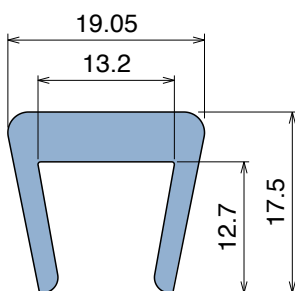

Article-Nr.	Material	Availability	Supply
101200B-30	BluLub	On request	30 m coils
101203-30	Ti-White	Stock item	30 m coils
101205-30	Blue	On request	30 m coils

181 Bar cover

Fit on 25,4 x 25,4 mm (1" x 1") | Material: **BluLub**, **Ti-White** and standard **UHMW-PE**

Delivery: **Easy**
Standard