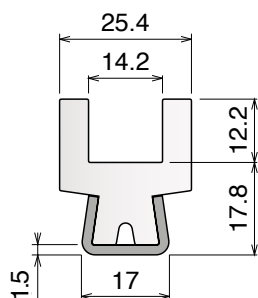

145 Guide rail

Material: **BluLub**, **Ti-White** and standard **UHMW-PE** + Stainless steel AISI 304

Delivery: **Easy**
Standard

Stainless steel profile thickness: 1,5 mm