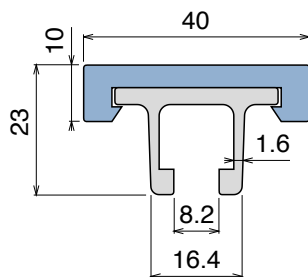

148 U-Profile assembled clip-on

Material: **BluLub**, **Ti-White**, standard **UHMW-PE** and **AS Antistatic** + Aluminium

Delivery: **Easy**
Standard

Article-Nr.	Material	Metal	Availability	Supply
14801BC	BluLub	Aluminium	Stock item	3 m bars
14801B	BluLub	Aluminium	On request	6 m bars
14803C	Ti-White	Aluminium	Stock item	3 m bars
14803	Ti-White	Aluminium	On request	6 m bars
14802C	Black	Aluminium	Stock item	3 m bars
14802	Black	Aluminium	On request	6 m bars
14805C	Blue	Aluminium	On request	3 m bars
14805	Blue	Aluminium	On request	6 m bars
14801C	Green	Aluminium	Stock item	3 m bars
14801	Green	Aluminium	On request	6 m bars
14802AC	AS	Aluminium	Stock item	3 m bars
14802A	AS	Aluminium	On request	6 m bars

157 U-Profile assembled clip-on

Material: **BluLub**, **Ti-White** and standard **UHMW-PE** + Stainless steel

Delivery: **Easy**
Standard