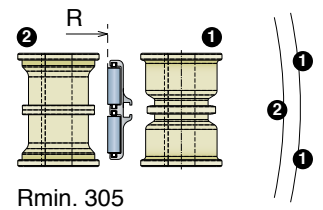

Part	Article-Nr.	Ø (mm)	Suitable for Part:
151	15106	25	359
151	15106E	30	359

See general catalog for product details.