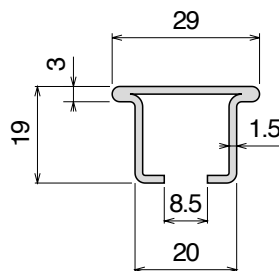

Article-Nr.	Material	Availability	Supply
11201C	AISI 304	Stock item	3 m bars
11201	AISI 304	Stock item	6 m bars
11202C	AISI 430	Stock item	3 m bars
11202	AISI 430	Stock item	6 m bars

Part 362
Pag 104

Part 1097
Pag 104

Profile cover
301401

Example of application