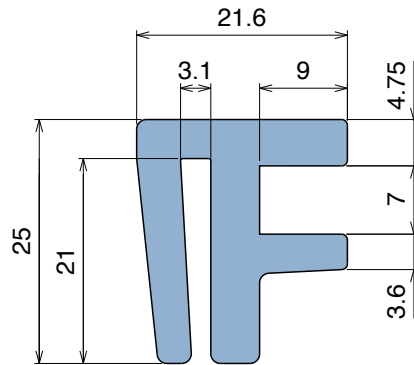

1040 Bar cap

Fit on 3 mm (1/8") | Material: **BluLub**, **Ti-White** and standard **UHMW-PE**

Delivery: **Easy**
Standard

Article-Nr.	Material	Availability	Supply
104000BC	BluLub	On request	3 m bars
104000B	BluLub	On request	6 m bars
104003C	Ti-White	Stock item	3 m bars
104003	Ti-White	On request	6 m bars
104005C	Blue	On request	3 m bars
104005	Blue	On request	6 m bars