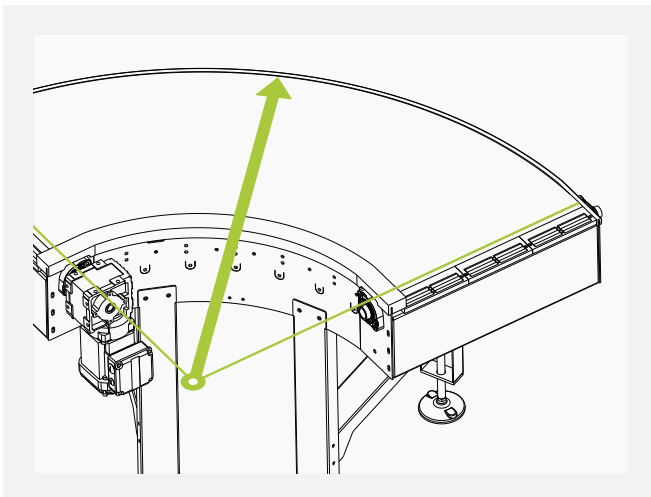

1 | Identify correct curve radius angle