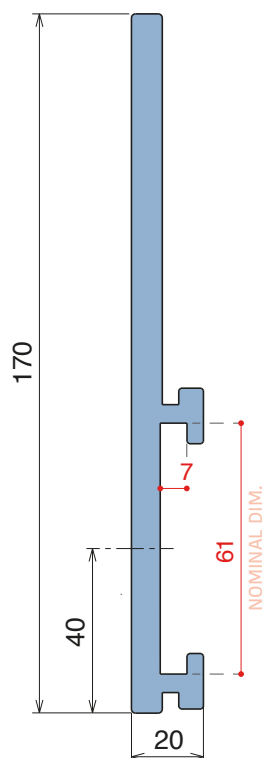

Delivery: **Easy**
Standard

Article-Nr.	Material	Availability	Supply
18710BC	BluLub	Stock item	3 m bars
18705C	Blue	On request	3 m bars
18714C	Grey	On request	3 m bars

Plate
60 x 6 mm

Part 3310
Pag 105

Option of application - Plate