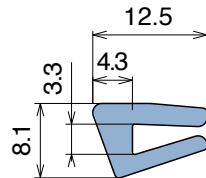

Article-Nr.	Material	Availability	Supply
103700B	BluLub STABILIZED	Stock item	30 m coils
103700	Ti-White	On request	30 m coils
103705	Blue	On request	30 m coils

171 Neck guide

Fit on 3 mm | Material: **BluLub STABILIZED**, **Ti-White** and standard **UHMW-PE**

Delivery: **Easy**
Standard