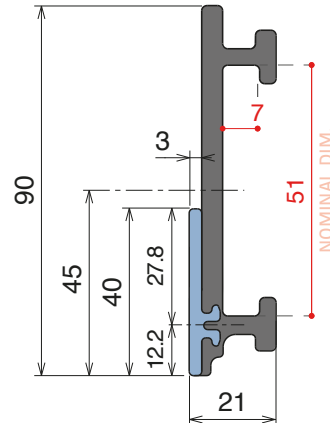

VERSION B - Label saver 4 cm

Base profile

Art-Nr.	Supply
107790	3 m bars

Label saver 2 cm

Art-Nr.	Supply
18987	30 m coils

Label saver 4 cm

Art-Nr.	Supply
18988	30 m coils

For **RS** application follow the example above.

Single components

Side guide rail with two Label saver - H. 90 mm

Article-Nr.	Version	Material	Availability	Supply
107822	A	Black+BluLub	On request	3 m bars
107823	B	Black+BluLub	On request	3 m bars