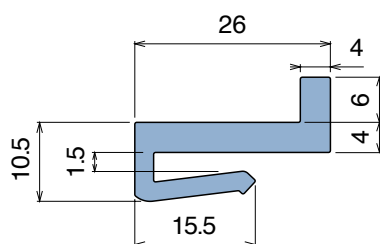

179 J-Profile

Fit on 2 mm | Material: **BluLub**, **Ti-White** and standard **UHMW-PE**

Delivery: **Easy**
Standard

Article-Nr.	Material	Availability	Supply
17902BC	BluLub	On request	3 m bars
17902B	BluLub	On request	6 m bars
17902B-60	BluLub	Stock item	60 m coils
17902WC	Ti-White	On request	3 m bars
17902W	Ti-White	On request	6 m bars
17902W-60	Ti-White	On request	60 m coils
17901C	Black	Stock item	3 m bars
17901	Black	On request	6 m bars
17901BC	Blue	On request	3 m bars
17901B	Blue	On request	6 m bars
17901B-60	Blue	On request	60 m coils
17902C	Green	Stock item	3 m bars
17902	Green	On request	6 m bars
17902-60	Green	Stock item	60 m coils