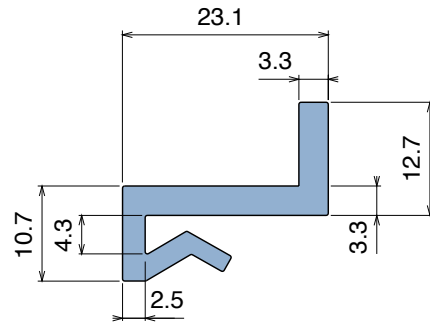

1020 J-Profile

Fit on 3 mm (1/8") | Material: **BluLub, Ti-White** and standard **UHMW-PE**

Delivery: **Easy**
Standard

Article-Nr.	Material	Availability	Supply
102000BC	BluLub	On request	3 m bars
102000B	BluLub	On request	6 m bars
102003C	Ti-White	Stock item	3 m bars
102003	Ti-White	Stock item	6 m bars
102001C	Black	On request	3 m bars
102001	Black	On request	6 m bars
102005C	Blue	On request	3 m bars
102005	Blue	On request	6 m bars
102002C	Green	On request	3 m bars
102002	Green	On request	6 m bars