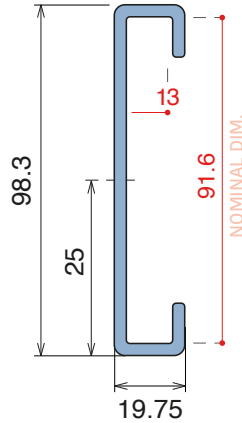

1107 Side guide rail - H. 98 mm

Fit on 90 x 12 mm | Material: **BluLub**, **Ti-White** and standard **UHMW-PE**

Delivery: **Easy**
Standard