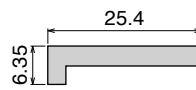

Pag 22

1038

Pag 22

150