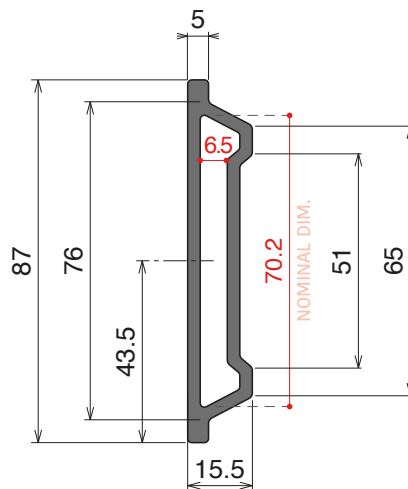

136 Side guide rail - H. 87 mm

Fit on 60 x 6 mm | Material: **BluLub** and standard **UHMW-PE**

Delivery: **Easy**
Standard