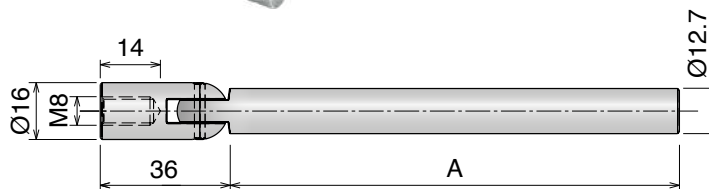

357 Rod - Stainless steel

Delivery: **Easy**
Standard