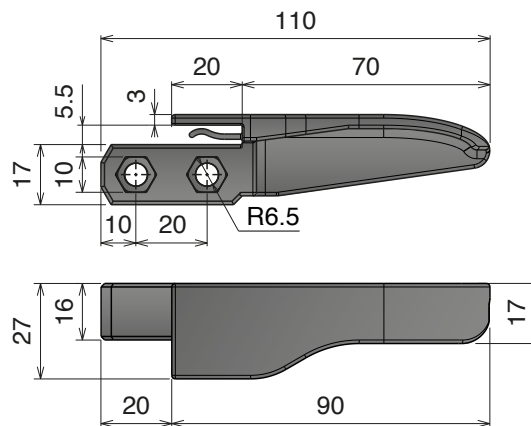

Article-Nr.	Colour	Availability
11352	Black	On request