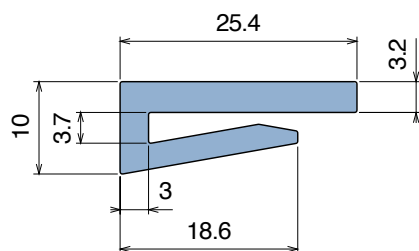

1017 J-Profile

Fit on 3 mm (1/8") | Material: **BluLub**, **Ti-White** and standard **UHMW-PE**

Delivery: **Easy**
Standard

Article-Nr.	Material	Availability	Supply
101700BC	BluLub	On request	3 m bars
101700B	BluLub	On request	6 m bars
101700B-30	BluLub	On request	30 m coils
101703C	Ti-White	Stock item	3 m bars
101703	Ti-White	On request	6 m bars
101703-30	Ti-White	Stock item	30 m coils
101701C	Black	On request	3 m bars
101701	Black	On request	6 m bars
101701-30	Black	On request	30 m coils
101705C	Blue	On request	3 m bars
101705	Blue	On request	6 m bars
101705-30	Blue	On request	30 m coils
101702C	Green	On request	3 m bars
101702	Green	On request	6 m bars
101702-30	Green	On request	30 m coils