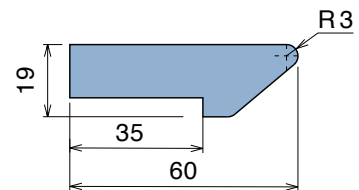

Article-Nr.	Material	Availability	Supply
2381500	BluLub	On request	1,5 m bars