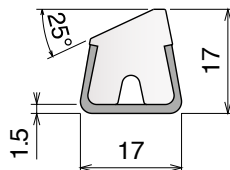

Article-Nr.	Material	Availability	Supply
15200BC	BluLub	On request	3 m bars
15201C	Ti-White	Stock item	3 m bars
15205C	Blue	On request	3 m bars

Stainless steel profile
thickness: 1,9 mm