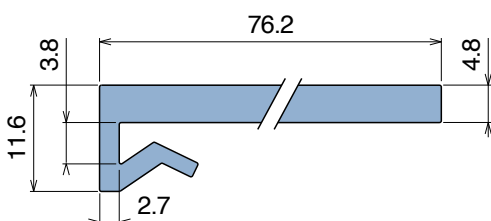

1034 J-Profile

Fit on 3 mm (1/8") | Material: **BluLub**, **Ti-White** and standard **UHMW-PE**

Delivery: **Easy**
Standard

Article-Nr.	Material	Availability	Supply
103400BC	BluLub	On request	3 m bars
103400B	BluLub	On request	6 m bars
103403C	Ti-White	Stock item	3 m bars
103403	Ti-White	On request	6 m bars
103405C	Blue	On request	3 m bars
103405	Blue	On request	6 m bars