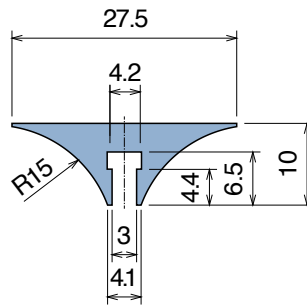

199 Transfer plate

Fit on 3 mm | Material: **BluLub** and standard **UHMW-PE**

Delivery: **Easy**
Standard

Article-Nr.	Material	Availability	Supply
19960B	BluLub	Stock item	1,5 m bars
19960	Black	Stock item	1,5 m bars

238-228-235 Nosebar

Material: **BluLub**

Delivery: **Easy**
Standard