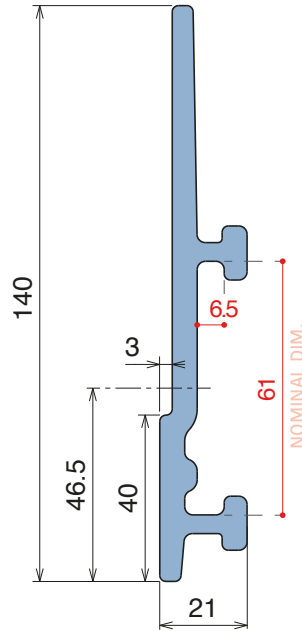

Side guide rail with Label saver - H. 140 mm

Article-Nr.	Material	Availability	Supply
18940BC	BluLub	Stock item	3 m bars
18945C	Blue	On request	3 m bars
18944C	Grey	Stock item	3 m bars

Plate
60 x 5 mm

Part 3310
Pag 105