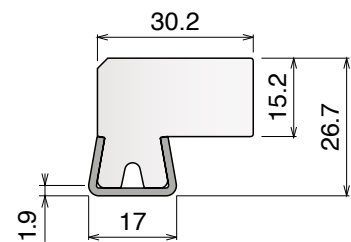

Article-Nr.	Material	Availability	Supply
18400BC	BluLub	On request	3 m bars
18401C	Ti-White	On request	3 m bars
18405C	Blue	On request	3 m bars

Stainless steel profile
thickness: 1,9 mm