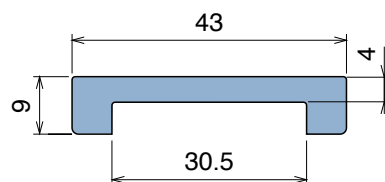

177 U-Profile

Material: **BluLub**, **Ti-White** and standard **UHMW-PE**

Delivery: **Easy**
Standard

Article-Nr.	Material	Availability	Supply
17701BC	BluLub	Stock item	3 m bars
17701B	BluLub	On request	6 m bars
17701B-30	BluLub	On request	30 m coils
17703C	Ti-White	On request	3 m bars
17703	Ti-White	On request	6 m bars
17703-30	Ti-White	On request	30 m coils
17701C	Black	Stock item	3 m bars
17701	Black	Stock item	6 m bars
17701-30	Black	On request	30 m coils
17705C	Blue	On request	3 m bars
17705	Blue	On request	6 m bars
17705-30	Blue	On request	30 m coils
17702C	Green	Stock item	3 m bars
17702	Green	On request	6 m bars
17702-30	Green	On request	30 m coils