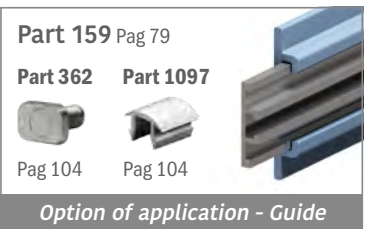

Article-Nr.	A	B	Material	Availability	Supply
15801BC	90	45	BluLub	Stock item	3 m bars
15802BC	100	50	BluLub	Stock item	3 m bars
15803BC	120	60	BluLub	Stock item	3 m bars
15804BC	140	70	BluLub	On request	3 m bars
15831C	90	45	Ti-White	On request	3 m bars
18532C	100	50	Ti-White	On request	3 m bars
15833C	120	60	Ti-White	On request	3 m bars
15834C	140	70	Ti-White	On request	3 m bars
15801BLC	90	45	Blue	On request	3 m bars
15802BLC	100	50	Blue	On request	3 m bars
15803BLC	120	60	Blue	On request	3 m bars
15804BLC	140	70	Blue	On request	3 m bars
15801C	90	45	Grey	Stock item	3 m bars
15802C	100	50	Grey	Stock item	3 m bars
15803C	120	60	Grey	Stock item	3 m bars
15804C	140	70	Grey	On request	3 m bars