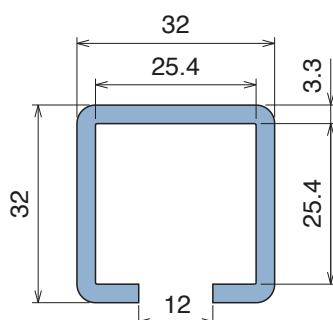

Article-Nr.	Material	Availability	Supply
18100BC	BluLub	On request	3 m bars
18100B	BluLub	On request	6 m bars
18103C	Ti-White	Stock item	3 m bars
18103	Ti-White	On request	6 m bars
18105C	Blue	On request	3 m bars
18105	Blue	On request	6 m bars