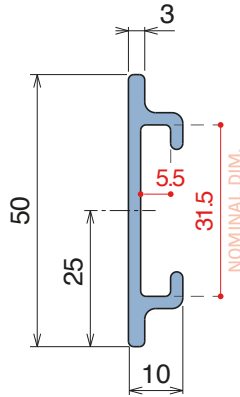

1063 Side guide rail - H. 50 mm

Fit on 30 x 4 mm | Material: **BluLub** and standard **UHMW-PE**

Delivery: **Easy**
Standard

Article-Nr.	Material	Availability	Supply
106300BC	BluLub	On request	3 m bars
106301C	Black	Stock item	3 m bars
106302C	Green	Stock item	3 m bars