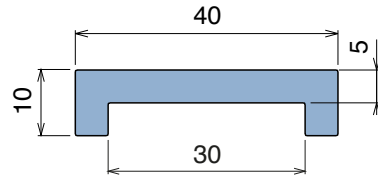

1059

U-Profile

Coils available | Material: **BluLub**, **Ti-White** and standard **UHMW-PE**

Delivery: **Easy**
Standard

Article-Nr.	Material	Availability	Supply
105901BC	BluLub	Stock item	3 m bars
105901B	BluLub	On request	6 m bars
105901B-30	BluLub	On request	30 m coils
105903C	Ti-White	On request	3 m bars
105903	Ti-White	On request	6 m bars
105903-30	Ti-White	On request	30 m coils
105901C	Black	Stock item	3 m bars
105901	Black	On request	6 m bars
105901-30	Black	On request	30 m coils
105905C	Blue	On request	3 m bars
105905	Blue	On request	6 m bars
105905-30	Blue	On request	30 m coils
105902C	Green	Stock item	3 m bars
105902	Green	On request	6 m bars
105902-30	Green	On request	30 m coils