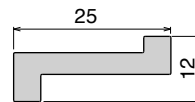

Extruded profiles range

L-Profile

See product page for specific details and materials available.

1094

Pag 22

175

Pag 22

1038

Pag 22

150

Pag 22

1058

Pag 23

174

Pag 23

Z-Profile

See product page for specific details and materials available.

101

Pag 23

102

Pag 24

102

Pag 24

176

Pag 24

1074

Pag 24

Special shape

See product page for specific details and materials available.

107

Pag 24

108

Pag 25

105

A: 20/25/30/40/50/60/70/100
B: 3/5

Pag 25

106

Pag 26