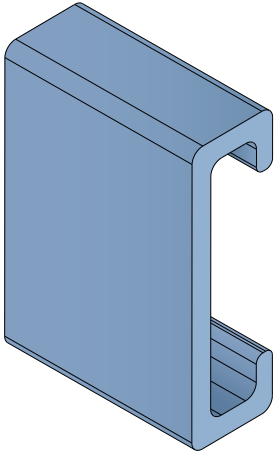

1107 Side guide rail - H. 98 mm

Fit on 90 x 12 mm | Material: **BluLub**, **Ti-White** and standard **UHMW-PE**

Delivery: **Easy**
Standard