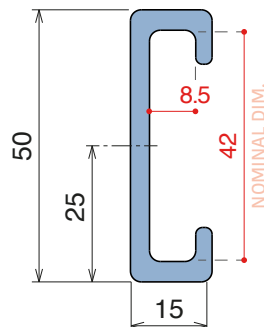

Plate
30 x 4 mm

Option of application - Plate

137 Side guide rail - H. 50 mm

Fit on 40 x 8 mm | Material: **BluLub**, **Ti-White** and standard **UHMW-PE**

Delivery: **Easy**
Standard

Article-Nr.	Material	Availability	Supply
13701BC	BluLub	Stock item	3 m bars
13701B	BluLub	On request	6 m bars
13703C	Ti-White	Stock item	3 m bars
13703	Ti-White	On request	6 m bars
13702C	Black	Stock item	3 m bars
13702	Black	On request	6 m bars
13705C	Blue	On request	3 m bars
13705	Blue	On request	6 m bars
13701C	Green	Stock item	3 m bars
13701	Green	Stock item	6 m bars