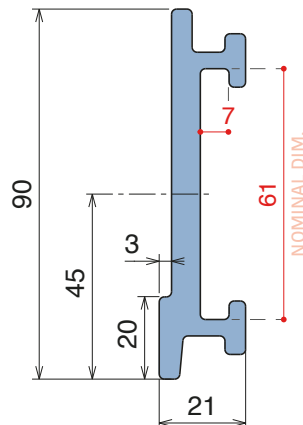

Plate
60 x 6 mm

Option of application - Plate

Part 362 **Part 1089**
Pag 104 Pag 80

Part 1097 **Part 3310**
Pag 104 Pag 105

Option of application - Guide

Side guide rail with Label saver - H. 90 mm

Article-Nr.	Material	Availability	Supply
107700BC	BluLub	On request	3 m bars
107711C	Black	On request	3 m bars
107705C	Blue	On request	3 m bars
107704C	Grey	On request	3 m bars