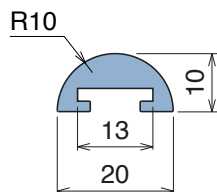

162 C-Profile

Coils available | Material: **BluLub**, **Ti-White** and standard **UHMW-PE**

Delivery: **Easy**
Standard