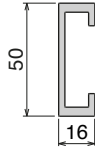

Pag 59

137
Fit on mm
40 x 10