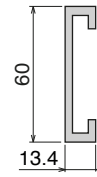

Pag 60

158
Fit on mm
50 x 6