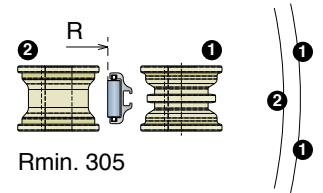

Part	Article-Nr.	Ø (mm)	Suitable for Part:
151	15109	25	358
151	15109E	30	358

See general catalog for product details.