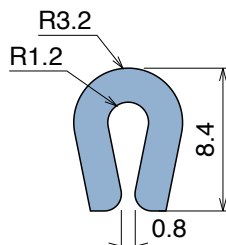

Article-Nr.	Material	Availability	Supply
16700BC	BluLub STABILIZED	Stock item	3 m bars
16700B	BluLub STABILIZED	On request	6 m bars
16700B-30	BluLub STABILIZED	Stock item	30 m coils
16700C	Ti-White	On request	3 m bars
16700	Ti-White	On request	6 m bars
16700-30	Ti-White	On request	30 m coils
16705C	Blue	On request	3 m bars
16705	Blue	On request	6 m bars
16705-30	Blue	On request	30 m coils