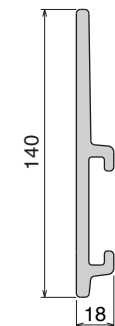

Pag 66

189
Fit on mm
50 x 6