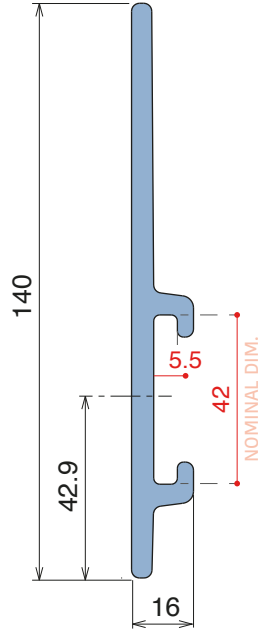

Easy Bendable

For the grooved version, just add "S" to the related Article Nr.

1104 Side guide rail - H. 140 mm

Fit on 40 x 4 mm | Material: **BluLub** and standard **UHMW-PE**

Delivery: **Easy**
Standard