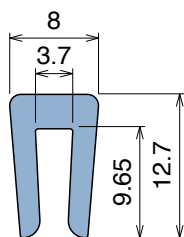

1004 Bar cap

Fit on 3 mm | Material: **BluLub, Ti-White** and standard **UHMW-PE**

Delivery: **Easy**
Standard

Article-Nr.	Material	Availability	Supply
100400B-30	BluLub	On request	30 m coils
100403-30	Ti-White	Stock item	30 m coils
100405-30	Blue	On request	30 m coils