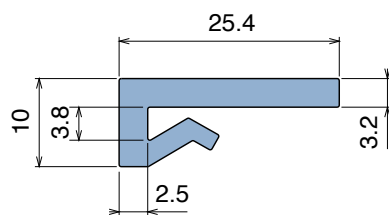

1021 J-Profile

Fit on 3 mm (1/8") | Material: **BluLub**, **Ti-White** and standard **UHMW-PE**

Delivery: **Easy**
Standard

Article-Nr.	Material	Availability	Supply
102100BC	BluLub	On request	3 m bars
102100B	BluLub	On request	6 m bars
102100B-30	BluLub	On request	30 m coils
102103C	Ti-White	Stock item	3 m bars
102103	Ti-White	On request	6 m bars
102103-30	Ti-White	Stock item	30 m coils
102101C	Black	On request	3 m bars
102101	Black	On request	6 m bars
102101-30	Black	On request	30 m coils
102105C	Blue	On request	3 m bars
102105	Blue	On request	6 m bars
102105-30	Blue	On request	30 m coils
102102C	Green	On request	3 m bars
102102	Green	On request	6 m bars
102102-30	Green	On request	30 m coils