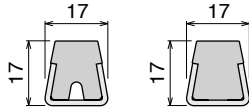

Pag 79

159 - 1088 - 1089
Aluminum
Fit on mm
50 x 6
60 x 5
60 x 6

Pag 80

Guide rail

See product page for specific details and materials available.

119

Pag 81

121