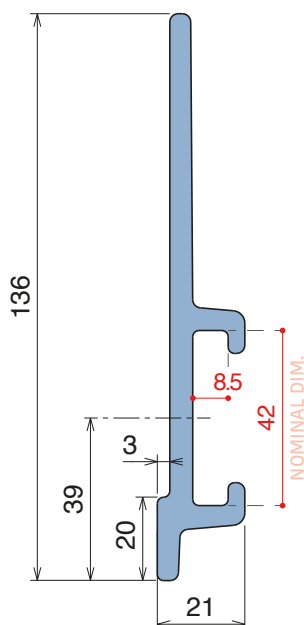

Article-Nr.	Material	Availability	Supply
18910BC	BluLub	Stock item	3 m bars
18910BLC	Blue	On request	3 m bars
18914C	Grey	Stock item	3 m bars

Plate
40 x 8 mm

Option of application - Plate

Part 117
Pag 79