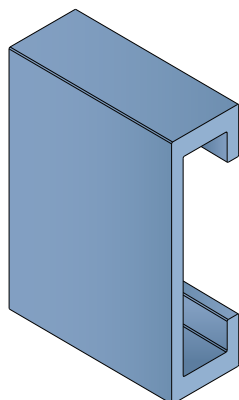

137 Side guide rail - H. 50 mm

Fit on 40 x 10 mm | Material: **BluLub**, **Ti-White** and standard **UHMW-PE**

Delivery: **Easy**
Standard

Article-Nr.	Material	Availability	Supply
13711BC	BluLub	Stock item	3 m bars
13711B	BluLub	On request	6 m bars
13713C	Ti-White	On request	3 m bars
13713	Ti-White	On request	6 m bars
13712C	Black	On request	3 m bars
13712	Black	On request	6 m bars
13715C	Blue	On request	3 m bars
13715	Blue	On request	6 m bars
13711C	Green	Stock item	3 m bars
13711	Green	Stock item	6 m bars