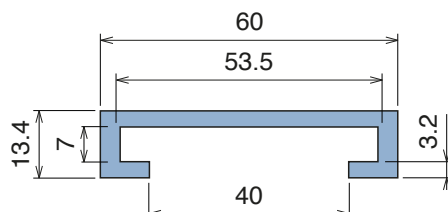

158 C-Profile

Fit on 50 x 6 mm | Material: **BluLub**, **Ti-White** and standard **UHMW-PE**

Delivery: **Easy**
Standard

Article-Nr.	Material	Availability	Supply
15800BC	BluLub	Stock item	3 m bars
15894C	Ti-White	On request	3 m bars
15898C	Black	Stock item	3 m bars
15894BLC	Blue	On request	3 m bars
15897C	Green	Stock item	3 m bars
15800C	Grey	Stock item	3 m bars