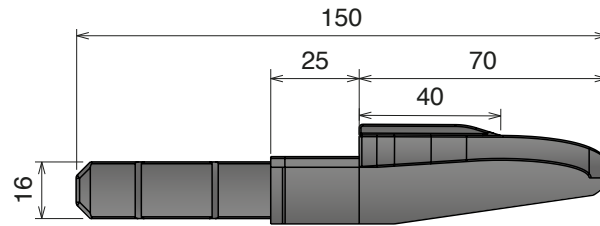

WITH NOSE

Article-Nr.	Colour	Availability
11302	Black	On request

Example of application