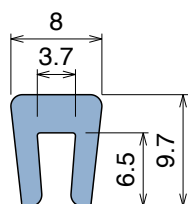

Article-Nr.	Material	Availability	Supply
100300B-30	BluLub	On request	30 m coils
100303-30	Ti-White	Stock item	30 m coils
100305-30	Blue	On request	30 m coils