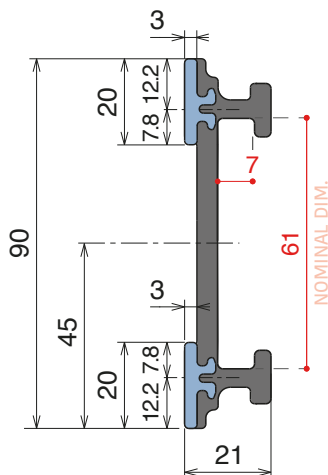

VERSION A - Label saver 2 cm