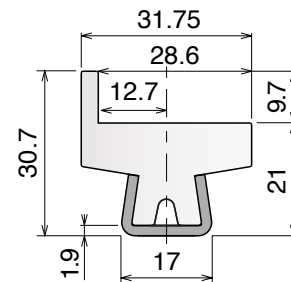

Article-Nr.	Material	Availability	Supply
12500BC	BluLub	On request	3 m bars
12501C	Ti-White	On request	3 m bars
12505C	Blue	On request	3 m bars

Stainless steel profile
thickness: 1,9 mm