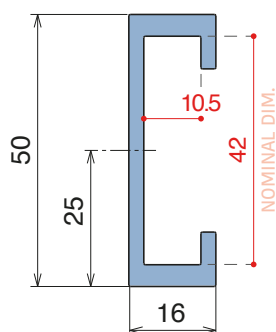

137 Side guide rail - H. 50 mm

Fit on 40 x 10 mm | Material: **BluLub**, **Ti-White** and standard **UHMW-PE**

Delivery: **Easy**
Standard

Article-Nr.	Material	Availability	Supply
13711BC	BluLub	Stock item	3 m bars
13711B	BluLub	On request	6 m bars
13713C	Ti-White	On request	3 m bars
13713	Ti-White	On request	6 m bars
13712C	Black	On request	3 m bars
13712	Black	On request	6 m bars
13715C	Blue	On request	3 m bars
13715	Blue	On request	6 m bars
13711C	Green	Stock item	3 m bars
13711	Green	Stock item	6 m bars