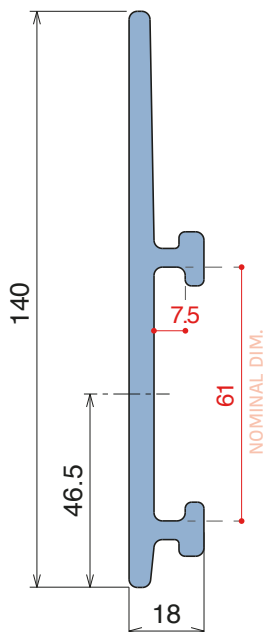

193 Side guide rail - H. 140 mm

Fit on 60 x 6 mm | Material: **BluLub** and standard **UHMW-PE**

Delivery: **Easy**
Standard

Article-Nr.	Material	Availability	Supply
19320BC	BluLub	Stock item	3 m bars
19325C	Blue	On request	3 m bars
19324C	Grey	Stock item	3 m bars