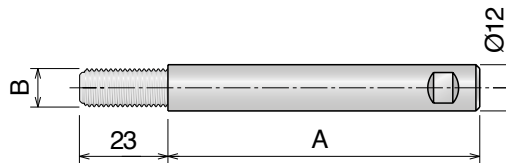

3004

Rod - Stainless steel
USED WITH PART: 324 - 337

Delivery: **Easy**
Standard