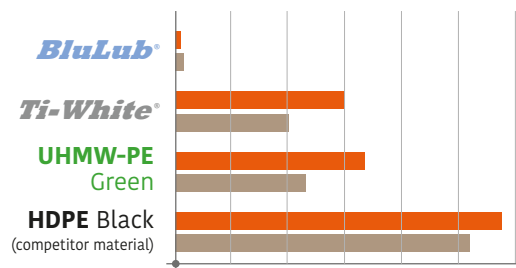

Chain wear values