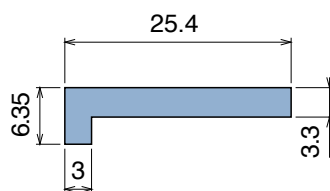

1038 L-Profile

Material: **BluLub**, **Ti-White** and standard **UHMW-PE**

Delivery: **Easy**
Standard

Article-Nr.	Material	Availability	Supply
103804	BluLub	On request	60 m coils
103803	Ti-White	On request	60 m coils
103805	Blue	On request	60 m coils