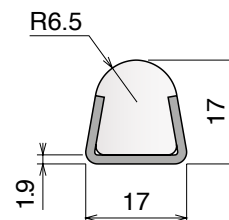

Article-Nr.	Material	Availability	Supply
11953B	BluLub	On request	3 m bars
11957B	BluLub	On request	6 m bars
11953	Ti-White	On request	3 m bars
11957	Ti-White	Stock item	6 m bars
11983C	Blue	On request	3 m bars
11987	Blue	On request	6 m bars