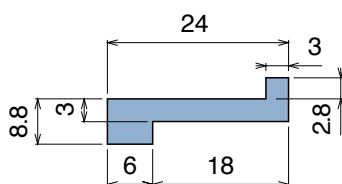

176 Z-Profile

Material: **BluLub**, **Ti-White** and standard **UHMW-PE**

Delivery: **Easy**
Standard

Article-Nr.	Material	Availability	Supply
17604	BluLub	On request	60 m coils
17603	Ti-White	On request	60 m coils
17601	Black	On request	60 m coils
17605	Blue	On request	60 m coils
17602	Green	Stock item	60 m coils