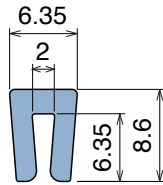

1000 Bar cap

Fit on 1,5 mm (1/16") | Material: **BluLub**, **Ti-White** and standard **UHMW-PE**

Delivery: **Easy**
Standard

Article-Nr.	Material	Availability	Supply
100000B-30	BluLub	On request	30 m coils
100003-30	Ti-White	Stock item	30 m coils
100005-30	Blue	On request	30 m coils

1001 Bar cap

Fit on 1,5 mm (1/16") | Material: **BluLub**, **Ti-White** and standard **UHMW-PE**

Delivery: **Easy**
Standard