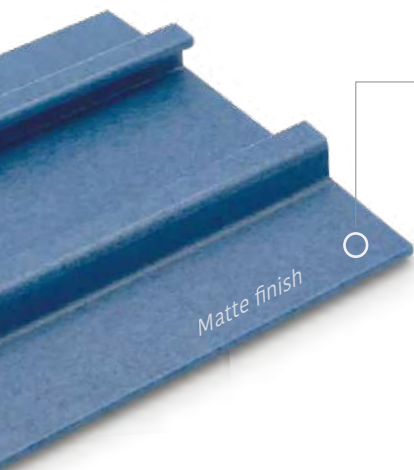

HIGH QUALITY SIDE GUIDES

Made with ram extrusion technology and new patented process.

The Movex side guides, extruded with RAM extrusion technology, are the perfect choice to improve the conveyor performances. Thanks to a new patented and innovative production process, we have further enhanced our range of profiles, improving performance and reducing the dust creation.

These profiles are available with height from 50 to 170 mm, and with many different shapes and types (with clamping system or label saver), and can also be extruded with our unique materials **BluLub®** and **Titanium White®**, providing unparalleled performance and reliability.

KEY BENEFITS

compared to traditional extrusion technique:

- Best efficiency • Increased wall thickness
- Superior flatness • Improved sliding properties
- Reduced product damage • Smoother shape
- Less dust/powder • Improved superficial texture
- High-level quality standards

Matte finish

9.200.000
g/mol

BluLub® side guides
MADE WITH RAM TECHNOLOGY