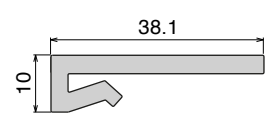

Pag 32

1028 Fit on 3 mm