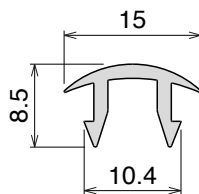

1097 Closing profile

Delivery: **Easy**
Standard