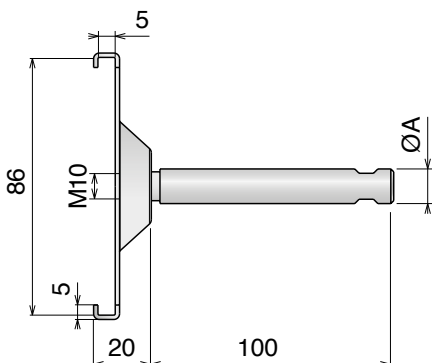

345 Clamp - Stainless steel

Delivery: **Easy**
Standard