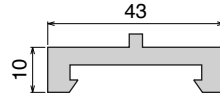

U-Profile

See product page for specific details and materials available.

109

Pag 35

1111

Pag 35

110

Pag 35

156

Pag 36

156

Pag 36

149

Pag 36

177

Pag 36

1059

Pag 37

178

Pag 37

111

Pag 37

1060

Pag 38

199

Pag 38

199

Pag 38

199 Staggered

Pag 38

1080

Pag 39

1081

Pag 39

133

Pag 39

148

Pag 40

157

Pag 40

157

Pag 40

118 Stainless steel

112 Stainless steel

147 Aluminum

Pag 41

Pag 41

Pag 41