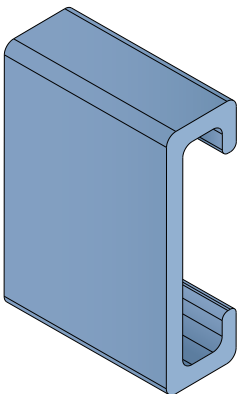

Plate
30 x 4 mm

Option of application - Plate

137 Side guide rail - H. 50 mm

Fit on 40 x 8 mm | Material: **BluLub**, **Ti-White** and standard **UHMW-PE**

Delivery: **Easy**
Standard

Article-Nr.	Material	Availability	Supply
13701BC	BluLub	Stock item	3 m bars
13701B	BluLub	On request	6 m bars
13703C	Ti-White	Stock item	3 m bars
13703	Ti-White	On request	6 m bars
13702C	Black	Stock item	3 m bars
13702	Black	On request	6 m bars
13705C	Blue	On request	3 m bars
13705	Blue	On request	6 m bars
13701C	Green	Stock item	3 m bars
13701	Green	Stock item	6 m bars