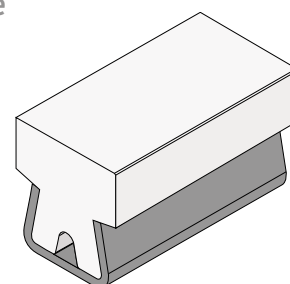

Article-Nr.	Material	Availability	Supply
14300BC	BluLub	On request	3 m bars
14301C	Ti-White	On request	3 m bars
14305C	Blue	On request	3 m bars

Stainless steel profile thickness: 1,9 mm