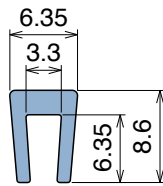

Article-Nr.	Material	Availability	Supply
100200B-30	BluLub	On request	30 m coils
100203-30	Ti-White	Stock item	30 m coils
100205-30	Blue	On request	30 m coils