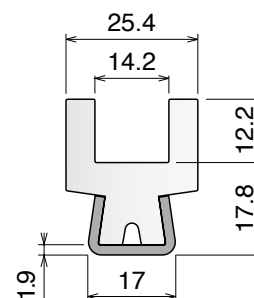

Article-Nr.	Material	Availability	Supply
14503C	BluLub	On request	3 m bars
14504C	Ti-White	On request	3 m bars
14505C	Blue	On request	3 m bars

Stainless steel profile thickness: 1,9 mm

Article-Nr.	Material	Availability	Supply
14563	BluLub	On request	3 m bars
14564	Ti-White	On request	3 m bars
14565	Blue	On request	3 m bars

1087 Guide rail

Material: **BluLub**, **Ti-White** and standard **UHMW-PE** + Stainless steel AISI 304

Delivery: **Easy**
Standard

Stainless steel profile thickness: 1,9 mm