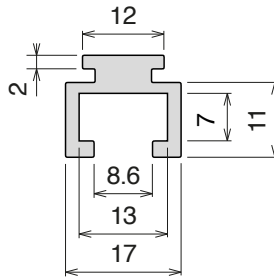

Article-Nr.	Material	Availability	Supply	Box
16501C	Aluminum	Stock item	3 m bars	60 pcs
16501	Aluminum	Stock item	6 m bars	60 pcs

Used with
Part 362 Pag 104
Part 1097 Pag 104

1039 C-Profile for steel rods

Material: **BluLub**, **Ti-White** and standard **UHMW-PE**

Delivery: **Easy**
Standard