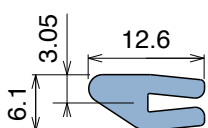

Article-Nr.	Material	Availability	Supply
107200B	BluLub STABILIZED	Stock item	30 m coils
107200	Ti-White	On request	30 m coils
107205	Blue	On request	30 m coils

1073 Neck guide

Fit on 1,8 - 2 mm | Material: **BluLub STABILIZED**, **Ti-White** and standard **UHMW-PE**

Delivery: **Easy**
Standard