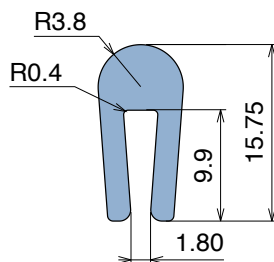

1109 Bar cap

Fit on 3 mm (1/8") | Material: **BluLub**, **Ti-White** and standard **UHMW-PE**

Delivery: **Easy**
Standard

Article-Nr.	Material	Availability	Supply
110900B-30	BluLub	On request	30 m coils
110903-30	Ti-White	On request	30 m coils
110905-30	Blue	On request	30 m coils

1003 Bar cap

Fit on 3 mm (1/8") | Material: **BluLub**, **Ti-White** and standard **UHMW-PE**

Delivery: **Easy**
Standard