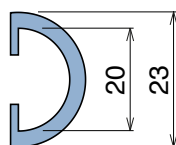

1083 C-Profile for steel rods

Material: **BluLub**, **Ti-White** and standard **UHMW-PE**

Delivery: **Easy**
Standard

Article-Nr.	Material	Availability	Supply
108300BC	BluLub	On request	3 m bars
108300B	BluLub	On request	6 m bars
108300B-30	BluLub	On request	30 m coils
108300B-60	BluLub	On request	60 m coils
108303C	Ti-White	On request	3 m bars
108303	Ti-White	On request	6 m bars
108303-30	Ti-White	On request	30 m coils
108303-60	Ti-White	On request	60 m coils
108305C	Blue	On request	3 m bars
108305	Blue	On request	6 m bars
108305-30	Blue	On request	30 m coils
108305-60	Blue	On request	60 m coils