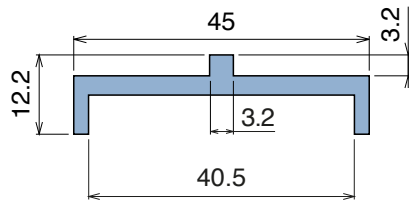

Article-Nr.	Material	Availability	Supply
108100BC	BluLub	On request	3 m bars
108100B	BluLub	On request	6 m bars
108103C	Ti-White	On request	3 m bars
108103	Ti-White	On request	6 m bars
108101C	Black	On request	3 m bars
108101	Black	On request	6 m bars
108105C	Blue	On request	3 m bars
108105	Blue	On request	6 m bars
108102C	Green	On request	3 m bars
108102	Green	On request	6 m bars

133 U-Profile assembled clip-on

Material: **BluLub**, **Ti-White**, standard **UHMW-PE** and **AS** Antistatic + Stainless steel

Delivery: **Easy**
Standard