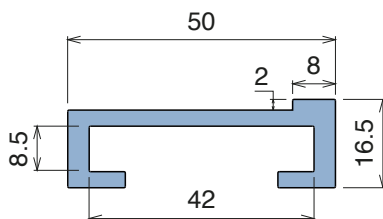

Fit on 40 x 8 mm

Article-Nr.	Material	Availability	Supply
13720BC	BluLub	On request	3 m bars
13720B	BluLub	On request	6 m bars
13720C	Ti-White	On request	3 m bars
13720	Ti-White	On request	6 m bars
13725C	Blue	On request	3 m bars
13725	Blue	On request	6 m bars