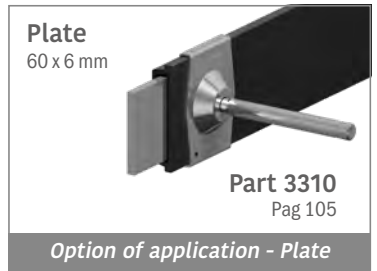

Article-Nr.	Material	Availability	Supply
13501C	Black	Stock item	3 m bars
13501	Black	Stock item	6 m bars
13502C	Blue RAL 5012	Stock item	3 m bars
13502	Blue RAL 5012	Stock item	6 m bars