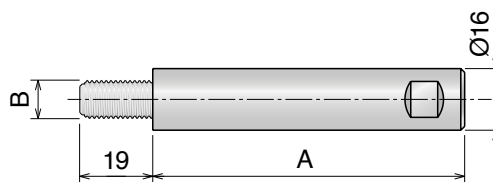

352

Rod - Stainless steel
USED WITH PART: 324 - 337

Delivery: **Easy**
Standard