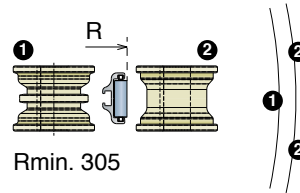

Part	Article-Nr.	Ø (mm)	Suitable for Part:
151	15109	25	358
151	15109E	30	358

See general catalog for product details.

Part	Article-Nr.	Ø (mm)	Suitable for Part:
151	15110	25	360
151	15110E	30	360

See general catalog for product details.

Part	Article-Nr.	Ø (mm)	Suitable for Part:
151	15106	25	359
151	15106E	30	359

See general catalog for product details.

Part	Article-Nr.	Ø (mm)	Suitable for Part:
151	15107	25	361
151	15107E	30	361

See general catalog for product details.

Part	Article-Nr.	Ø (mm)	Suitable for Part:
151	15108	25	117
151	15108E	30	117