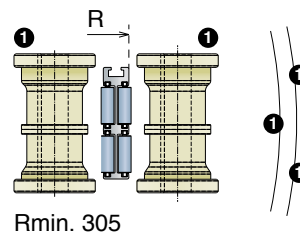

See general catalog for product details.

Part	Article-Nr.	Ø (mm)	Suitable for Part:
151	15108	25	117
151	15108E	30	117

170 Neck guide

Fit on 2,5 mm | Material: **BluLub STABILIZED**, **Ti-White** and standard **UHMW-PE**