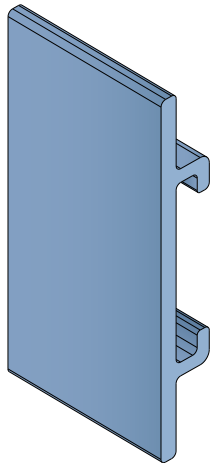

158 Side guide rail - H. 90 - 100 - 120 - 140 mm

Fit on 50 x 6 mm | Material: **BluLub**, **Ti-White** and standard **UHMW-PE**

Delivery: **Easy**
Standard