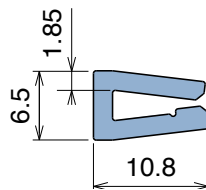

1068 J-Profile

Fit on 1,8 to 2 mm | Material: **BluLub, Ti-White** and standard **UHMW-PE**

Delivery: **Easy**
Standard

Article-Nr.	Material	Availability	Supply
106800B	BluLub	Stock item	30 m coils
106802	Ti-White	On request	30 m coils
106805	Blue	On request	30 m coils