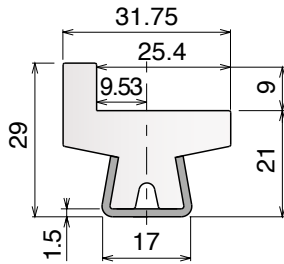

144 Guide rail

Material: **BluLub**, **Ti-White** and standard **UHMW-PE** + Stainless steel AISI 304

Delivery: **Easy**
Standard

Stainless steel profile
thickness: 1,5 mm