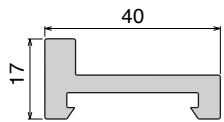

U-Profile

See product page for specific details and materials available.

109

Pag 35

1111

Pag 35

110

Pag 35

156

Pag 36

156

Pag 36

149

Pag 36

177

Pag 36

1059

Pag 37

178

Pag 37

111

Pag 37

1060

Pag 38

199

Pag 38

199

Pag 38

199 Staggered

Pag 38

1080

Pag 39

1081

Pag 39

133

Pag 39

148

Pag 40

157

Pag 40

157

Pag 40

118 Stainless steel

112 Stainless steel

147 Aluminum

Pag 41

Pag 41

Pag 41