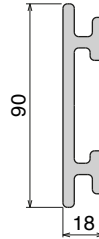

Pag 67

Side guide rail USED WITH PLATE AND CLAMP

See product page for specific details and materials available.

135
Fit on mm
60 x 6

Pag 69

136
Fit on mm
60 x 6

Pag 69

1057
Fit on mm
50 x 6