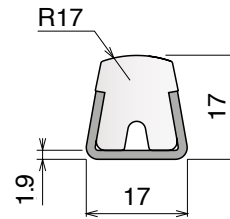

Article-Nr.	Material	Availability	Supply
12063B	BluLub	On request	3 m bars
12067B	BluLub	On request	6 m bars
12063	Ti-White	Stock item	3 m bars
12067	Ti-White	On request	6 m bars
12063BL	Blue	On request	3 m bars
12067BL	Blue	On request	6 m bars
12063A	AS	Stock item	3 m bars
12067A	AS	On request	6 m bars

152 Guide rail

Material: **BluLub**, **Ti-White** and standard **UHMW-PE** + Stainless steel AISI 304

Delivery: **Easy**
Standard

Stainless steel profile
thickness: 1,5 mm