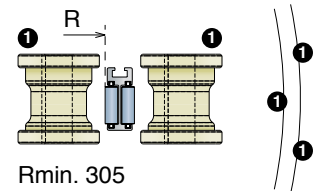

Part	Article-Nr.	Ø (mm)	Suitable for Part:
151	15110	25	360
151	15110E	30	360

See general catalog for product details.