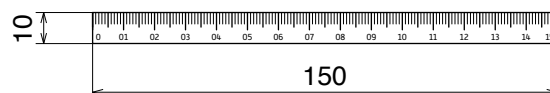

3099 Sticker rulers

Delivery: **Easy**
Standard

Part	Article-Nr.	Color	Sheet
3099	309999	White	26 pcs
3099	309999T	Transparent	26 pcs
3099	309999Y	Yellow	26 pcs

movexii.com

EXTRUDED PROFILES

Movex[®]

Movex S.p.A. a socio unico