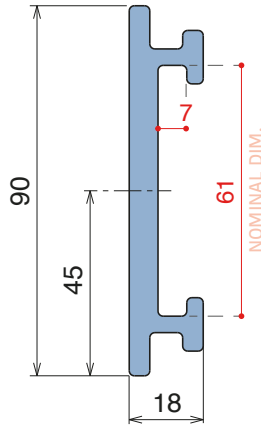

1057|1077 Side guide rail - H. 90 mm

Fit on 60 x 6 mm | Material: **BluLub** and standard **UHMW-PE**

Delivery: **Easy Standard**

Article-Nr.	Material	Availability	Supply
105700BC	BluLub	Stock item	3 m bars
105711C	Black	Stock item	3 m bars
105705C	Blue	On request	3 m bars
105704C	Grey	Stock item	3 m bars

Plate
60 x 6 mm

Option of application - Plate

Part 362 **Part 1089**
Pag 104 Pag 80

Part 1097 **Part 3310**
Pag 104 Pag 105

Option of application - Guide