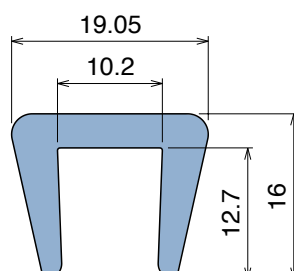

1011 Bar cap

Fit on 10 mm (3/8") | Material: **BluLub**, **Ti-White** and standard **UHMW-PE**

Delivery: **Easy**
Standard

Article-Nr.	Material	Availability	Supply
101100B-30	BluLub	On request	30 m coils
101103-30	Ti-White	On request	30 m coils
101105-30	Blue	On request	30 m coils