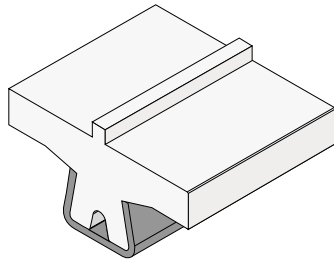

142 Guide rail

Material: **BluLub**, **Ti-White** and standard **UHMW-PE** + Stainless steel AISI 304

Delivery: **Easy**
Standard

Stainless steel profile
thickness: 1,5 mm