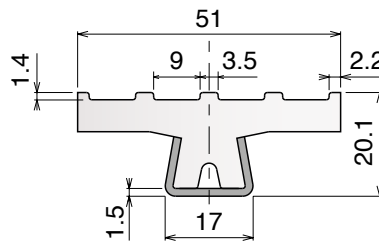

128 Guide rail

Material: **BluLub**, **Ti-White** and standard **UHMW-PE** + Stainless steel AISI 304

Delivery: **Easy**
Standard

Stainless steel profile thickness: 1,5 mm