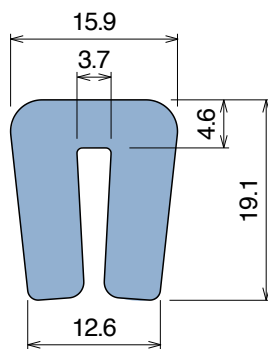

1085 Bar cap

Fit on 3 mm (1/8") | Material: **BluLub, Ti-White** and standard **UHMW-PE**

Delivery: **Easy**
Standard

Article-Nr.	Material	Availability	Supply
108500BC	BluLub	On request	3 m bars
108500B	BluLub	On request	6 m bars
108500B-30	BluLub	On request	30 m coils
108503C	Ti-White	On request	3 m bars
108503	Ti-White	On request	6 m bars
108503-30	Ti-White	On request	30 m coils
108505C	Blue	On request	3 m bars
108505	Blue	On request	6 m bars
108505-30	Blue	On request	30 m coils

153 Bar cap

Fit on 4/5 mm (3/16") | Material: **BluLub, Ti-White** and standard **UHMW-PE**

Delivery: **Easy**
Standard