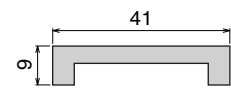

U-Profile

See product page for specific details and materials available.

109

Pag 35

1111

Pag 35

110

Pag 35

156

Pag 36

156

Pag 36

149

Pag 36

177

Pag 36

1059

Pag 37

178

Pag 37

111

Pag 37

1060

Pag 38

199

Pag 38

199

Pag 38

199 Staggered

Pag 38

1080

Pag 39

1081

Pag 39

133

Pag 39

148

Pag 40

157

Pag 40

157

Pag 40

118 Stainless steel

112 Stainless steel

147 Aluminum

Pag 41

Pag 41

Pag 41