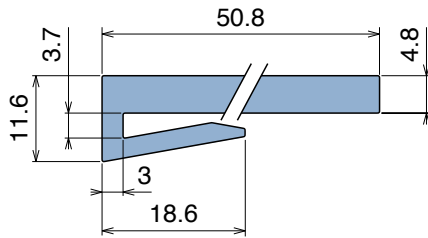

1030 J-Profile

Fit on 3 mm (1/8") | Material: **BluLub**, **Ti-White** and standard **UHMW-PE**

Delivery: **Easy**
Standard

Article-Nr.	Material	Availability	Supply
103000BC	BluLub	On request	3 m bars
103000B	BluLub	On request	6 m bars
103003C	Ti-White	Stock item	3 m bars
103003	Ti-White	On request	6 m bars
103005C	Blue	On request	3 m bars
103005	Blue	On request	6 m bars