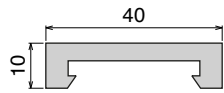

U-Profile

See product page for specific details and materials available.

109