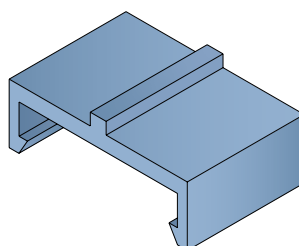

Article-Nr.	Material	Availability	Supply
105400BC	BluLub	On request	3 m bars
105400B	BluLub	On request	6 m bars
105403C	Ti-White	Stock item	3 m bars
105403	Ti-White	On request	6 m bars
105405C	Blue	On request	3 m bars
105405	Blue	On request	6 m bars