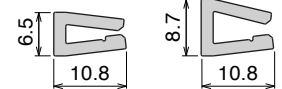

Pag 29

1068/1090
Fit on 1,8 to 2 mm / Fit on 3 mm