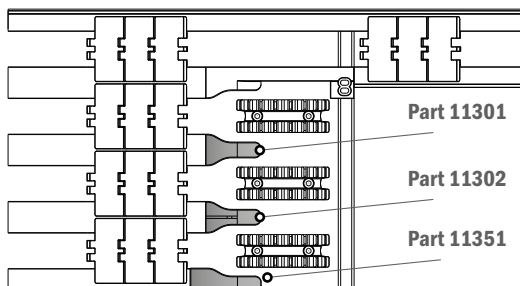

WITH NOSE

Article-Nr.	Colour	Availability
11302	Black	On request

Example of application