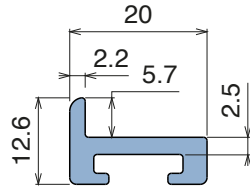

1092 C-Profile

Coils available | Material: **BluLub**, **Ti-White** and standard **UHMW-PE**

Delivery: **Easy**
Standard