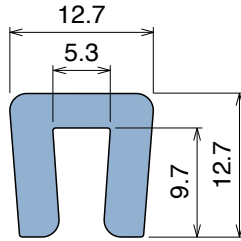

1006 Bar cap

Fit on 5 mm (3/16") | Material: **BluLub**, **Ti-White** and standard **UHMW-PE**

Delivery: **Easy**
Standard

Article-Nr.	Material	Availability	Supply
100600B-30	BluLub	On request	30 m coils
100603-30	Ti-White	Stock item	30 m coils
100605-30	Blue	On request	30 m coils