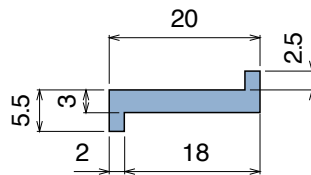

101 Z-Profile

Material: **BluLub**, **Ti-White** and standard **UHMW-PE**

Delivery: **Easy**
Standard

Article-Nr.	Material	Availability	Supply
10104	BluLub	On request	60 m coils
10103	Ti-White	On request	60 m coils
10101	Black	Stock item	60 m coils
10105	Blue	On request	60 m coils
10102	Green	Stock item	60 m coils