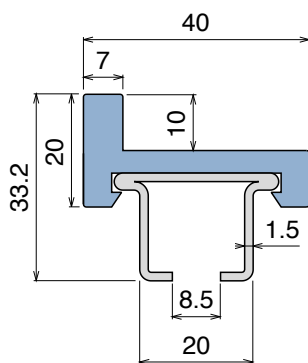

Article-Nr.	Material	Metal	Availability	Supply
15700BC	BluLub	AISI 304	On request	3 m bars
15700B	BluLub	AISI 304	On request	6 m bars
15703C	Ti-White	AISI 304	On request	3 m bars
15703	Ti-White	AISI 304	On request	6 m bars
15704C	Black	AISI 304	On request	3 m bars
15704	Black	AISI 304	On request	6 m bars
15705C	Blue	AISI 304	On request	3 m bars
15705	Blue	AISI 304	On request	6 m bars
15701C	Green	AISI 304	Stock item	3 m bars
15701C	Green	AISI 304	On request	6 m bars
15706BC	BluLub	AISI 430	On request	3 m bars
15706B	BluLub	AISI 430	On request	6 m bars
15707C	Ti-White	AISI 430	On request	3 m bars
15707	Ti-White	AISI 430	On request	6 m bars
15708C	Black	AISI 430	On request	3 m bars
15708	Black	AISI 430	On request	6 m bars
15706C	Blue	AISI 430	On request	3 m bars
15706	Blue	AISI 430	On request	6 m bars
15702C	Green	AISI 430	Stock item	3 m bars
15702	Green	AISI 430	On request	6 m bars