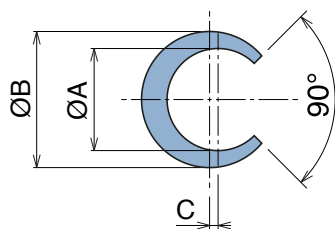

166 C-Profile for steel rods

Material: **BluLub, Ti-White** and standard **UHMW-PE**

Delivery: **Easy**
Standard

Article-Nr.	A	B	C	Material	Availability	Supply
16601B	8	12	0.5	BluLub	Stock item	30 m coils
16602B	10	14	0.5	BluLub	On request	30 m coils
16603B	12	16	1	BluLub	On request	30 m coils
16604B	16	20	1.5	BluLub	On request	30 m coils
16601	8	12	0.5	Ti-White	Stock item	30 m coils
16602	10	14	0.5	Ti-White	Stock item	30 m coils
16603	12	16	1	Ti-White	Stock item	30 m coils
16604	16	20	1.5	Ti-White	Stock item	30 m coils
16601BL	8	12	0.5	Blue	On request	30 m coils
16602BL	10	14	0.5	Blue	On request	30 m coils
16603BL	12	16	1	Blue	On request	30 m coils
16604BL	16	20	1.5	Blue	On request	30 m coils