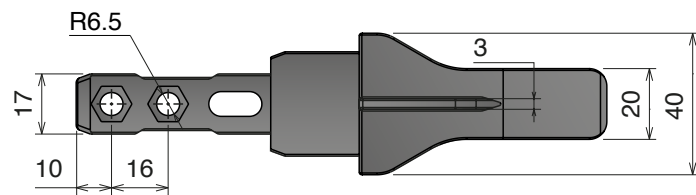

WITH NOSE

Article-Nr.	Colour	Availability
11302	Black	On request

Example of application