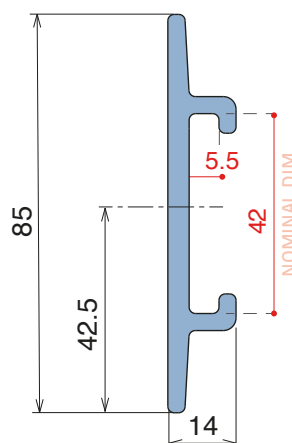

1103 Side guide rail - H. 85 mm

Fit on 40 x 4 mm | Material: **BluLub**, **Ti-White** and standard **UHMW-PE**

Delivery: **Easy**
Standard

Article-Nr.	Material	Availability	Supply
110300BC	BluLub	Stock item	3 m bars
110305C	Blue	On request	3 m bars
110304C	Grey	On request	3 m bars

Plate
40 x 4 mm

Option of application - Plate

Easy Bendable

For the grooved version, just add "-S" to the related Article Nr.