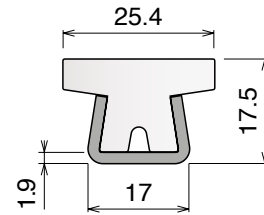

Article-Nr.	Material	Availability	Supply
14000BC	BluLub	On request	3 m bars
14001C	Ti-White	Stock item	3 m bars
14005C	Blue	On request	3 m bars

Stainless steel profile
thickness: 1,9 mm