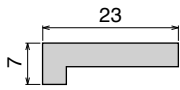

Extruded profiles range

L-Profile

See product page for specific details and materials available.

1094

Pag 22

175