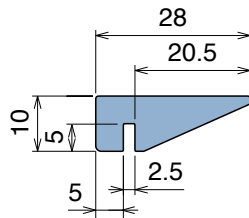

Article-Nr.	Material	Availability	Supply
16801B	BluLub STABILIZED	Stock item	3 m bars
16802B	BluLub STABILIZED	On request	6 m bars
16800B	BluLub STABILIZED	Stock item	30 m coils
16801	Ti-White	On request	3 m bars
16802	Ti-White	On request	6 m bars
16800	Ti-White	On request	30 m coils
16805C	Blue	On request	3 m bars
16805	Blue	On request	6 m bars
16805-30	Blue	On request	30 m coils

169 Neck guide

Fit on 2,5 mm | Material: **BluLub STABILIZED**, **Ti-White** and standard **UHMW-PE**

Delivery: **Easy**
Standard