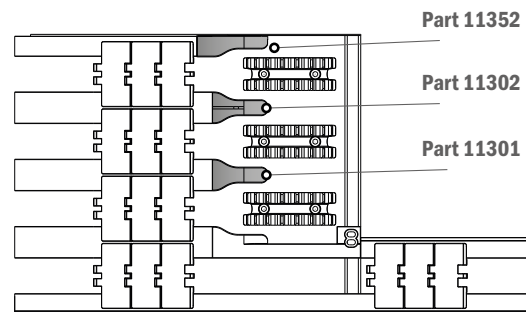

WITH NOSE

Article-Nr.	Colour	Availability
11302	Black	On request

Example of application