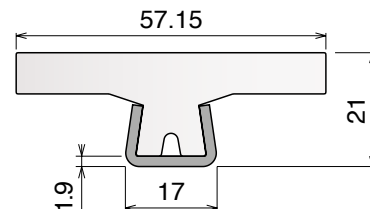

Article-Nr.	Material	Availability	Supply
14100BC	BluLub	On request	3 m bars
14101C	Ti-White	Stock item	3 m bars
14105C	Blue	On request	3 m bars
14101AC	AS	Stock item	3 m bars

Stainless steel profile
thickness: 1,9 mm