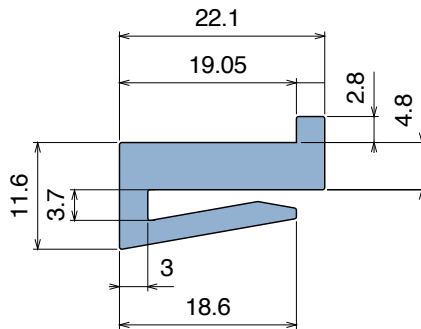

Article-Nr.	Material	Availability	Supply
101500BC	BluLub	On request	3 m bars
101500B	BluLub	On request	6 m bars
101500B-30	BluLub	On request	30 m coils
101503C	Ti-White	On request	3 m bars
101503	Ti-White	On request	6 m bars
101503-30	Ti-White	On request	30 m coils
101505C	Blue	On request	3 m bars
101505	Blue	On request	6 m bars
101505-30	Blue	On request	30 m coils