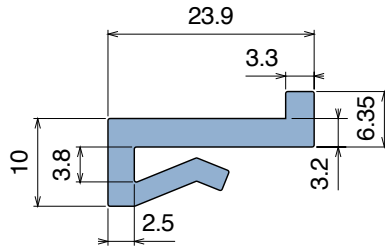

1024 J-Profile

Fit on 3 mm (1/8") | Material: **BluLub, Ti-White** and standard **UHMW-PE**

Delivery: **Easy**
Standard

Article-Nr.	Material	Availability	Supply
102400BC	BluLub	On request	3 m bars
102400B	BluLub	On request	6 m bars
102400B-30	BluLub	On request	30 m coils
102403C	Ti-White	Stock item	3 m bars
102403	Ti-White	On request	6 m bars
102403-30	Ti-White	Stock item	30 m coils
102401C	Black	On request	3 m bars
102401	Black	On request	6 m bars
102401-30	Black	On request	30 m coils
102405C	Blue	On request	3 m bars
102405	Blue	On request	6 m bars
102405-30	Blue	On request	30 m coils
102402C	Green	Stock item	3 m bars
102402	Green	Stock item	6 m bars
102402-30	Green	On request	30 m coils