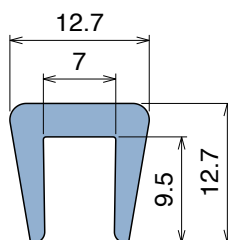

1009 Bar cap

Fit on 6 mm (1/4") | Material: **BluLub**, **Ti-White** and standard **UHMW-PE**

Delivery: **Easy**
Standard

Article-Nr.	Material	Availability	Supply
100900B-30	BluLub	On request	30 m coils
100903-30	Ti-White	Stock item	30 m coils
100905-30	Blue	On request	30 m coils