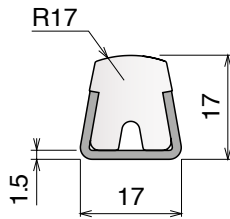

120 Guide rail

Material: **BluLub**, **Ti-White**, standard **UHMW-PE** and **AS** + Stainless steel AISI 304

Delivery: **Easy**
Standard

Stainless steel profile
thickness: 1,5 mm

Article-Nr.	Material	Availability	Supply
12001BC	BluLub	On request	3 m bars
12001B	BluLub	On request	6 m bars
12001C	Ti-White	Stock item	3 m bars
12001	Ti-White	On request	6 m bars
12005C	Blue	On request	3 m bars
12005	Blue	On request	6 m bars
12001AC	AS	Stock item	3 m bars
12001A	AS	On request	6 m bars