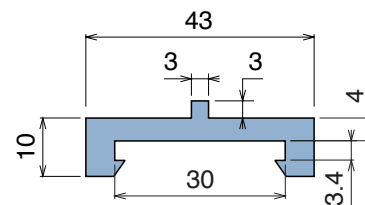

110 U-Profile

Material: **BluLub**, **Ti-White** and standard **UHMW-PE**

Delivery: **Easy**
Standard

Can be used in combination with **Part 112/147**
Pag 41

Article-Nr.	Material	Availability	Supply
11000BC	BluLub	On request	3 m bars
11000B	BluLub	On request	6 m bars
11000B-30	BluLub	On request	30 m coils
11003C	Ti-White	On request	3 m bars
11003	Ti-White	On request	6 m bars
11003-30	Ti-White	On request	30 m coils
11001C	Black	Stock item	3 m bars
11001	Black	On request	6 m bars
11001-30	Black	On request	30 m coils
11005C	Blue	On request	3 m bars
11005	Blue	On request	6 m bars
11005-30	Blue	On request	30 m coils
11002C	Green	Stock item	3 m bars
11002	Green	On request	6 m bars
11002-30	Green	On request	30 m coils