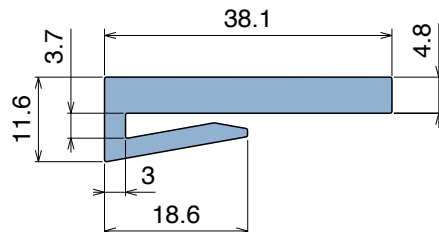

1026 J-Profile

Fit on 3 mm (1/8") | Material: **BluLub, Ti-White** and standard **UHMW-PE**

Delivery: **Easy**
Standard

Article-Nr.	Material	Availability	Supply
102600BC	BluLub	On request	3 m bars
102600B	BluLub	On request	6 m bars
102600B-30	BluLub	On request	30 m coils
102603C	Ti-White	Stock item	3 m bars
102603	Ti-White	On request	6 m bars
102603-30	Ti-White	On request	30 m coils
102605C	Blue	On request	3 m bars
102605	Blue	On request	6 m bars
102605-30	Blue	On request	30 m coils