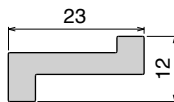

Extruded profiles range

L-Profile

See product page for specific details and materials available.

1094

Pag 22

175

Pag 22

1038

Pag 22

150

Pag 22

1058

Pag 23

174

Pag 23

Z-Profile

See product page for specific details and materials available.

101

Pag 23

102

Pag 24

102

Pag 24

176

Pag 24

1074

Pag 24

Special shape

See product page for specific details and materials available.

107

Pag 24

108

Pag 25

105

A: 20/25/30/40/50/60/70/100
B: 3/5

Pag 25

106

Pag 26