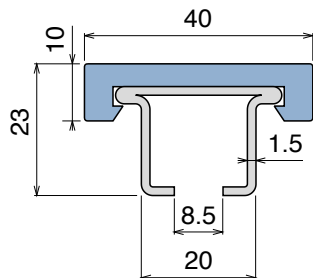

Article-Nr.	Material	Metal	Availability	Supply
13305BC	BluLub	AISI 304	Stock item	3 m bars
13305B	BluLub	AISI 304	On request	6 m bars
13307C	Ti-White	AISI 304	On request	3 m bars
13307	Ti-White	AISI 304	On request	6 m bars
13303C	Black	AISI 304	Stock item	3 m bars
13303	Black	AISI 304	On request	6 m bars
13303BLC	Blue	AISI 304	On request	3 m bars
13303BL	Blue	AISI 304	On request	6 m bars
13301C	Green	AISI 304	Stock item	3 m bars
13301	Green	AISI 304	On request	6 m bars
13303AC	AS	AISI 304	Stock item	3 m bars
13303A	AS	AISI 304	On request	6 m bars

Article-Nr.	Material	Metal	Availability	Supply
13306BC	BluLub	AISI 430	Stock item	3 m bars
13306B	BluLub	AISI 430	On request	6 m bars
13308C	Ti-White	AISI 430	On request	3 m bars
13308	Ti-White	AISI 430	On request	6 m bars
13304C	Black	AISI 430	Stock item	3 m bars
13304	Black	AISI 430	On request	6 m bars
13304BLC	Blue	AISI 430	On request	3 m bars
13304BL	Blue	AISI 430	On request	6 m bars
13302C	Green	AISI 430	Stock item	3 m bars
13302	Green	AISI 430	On request	6 m bars
13304AC	AS	AISI 430	Stock item	3 m bars
13304A	AS	AISI 430	On request	6 m bars