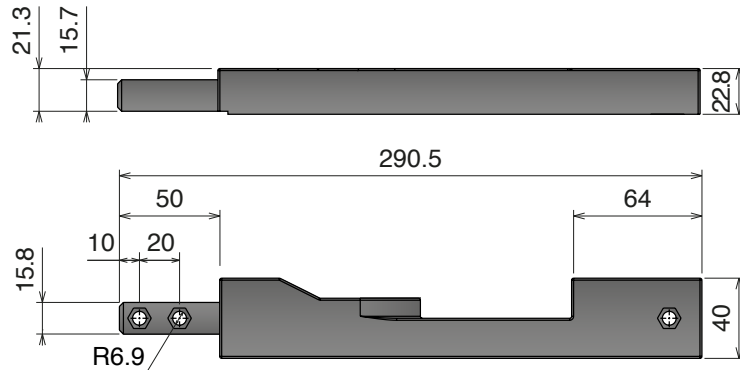

116 Side transfer guide shoe

USED WITH PART: 112

Delivery: **Easy**
Standard

Article-Nr.	Colour	Availability
11601	Black	On request

VERSION LEFT