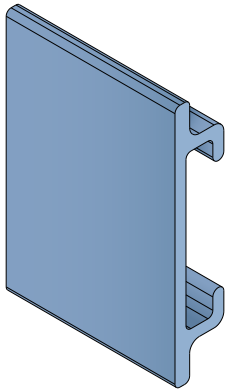

1063 Side guide rail - H. 50 mm

Fit on 30 x 4 mm | Material: **BluLub** and standard **UHMW-PE**

Delivery: **Easy**
Standard