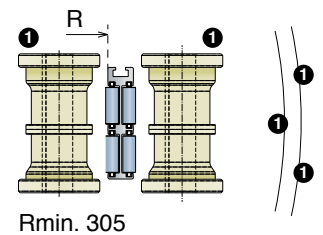

See general catalog for product details.

Part	Article-Nr.	Ø (mm)	Suitable for Part:
151	15108	25	117
151	15108E	30	117

170 Neck guide

Fit on 2,5 mm | Material: **BluLub STABILIZED**, **Ti-White** and standard **UHMW-PE**