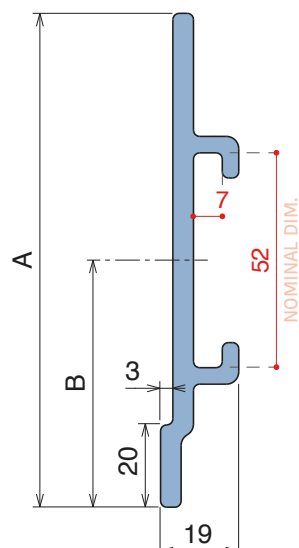

194 Side guide rail with Label saver - H. 90 - 120 mm

Fit on 50 x 6 mm | Material: **BluLub**, **Ti-White** and standard **UHMW-PE**

Delivery: **Easy**
Standard