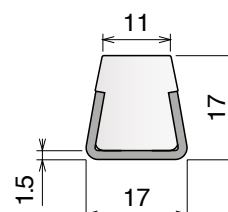

Article-Nr.	Material	Availability	Supply
12101BC	BluLub	On request	3 m bars
12101B	BluLub	On request	6 m bars
12101C	Ti-White	Stock item	3 m bars
12101	Ti-White	On request	6 m bars
12105C	Blue	On request	3 m bars
12105	Blue	On request	6 m bars
12101AC	AS	Stock item	3 m bars
12101A	AS	On request	6 m bars

Stainless steel profile
thickness: 1,5 mm