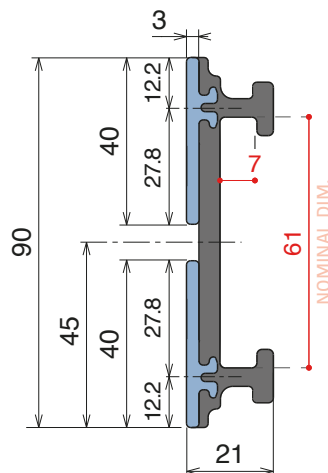

VERSION B - Label saver 4 cm

Base profile

Art-Nr.	Supply
107890	3 m bars

Label saver 2 cm

Art-Nr.	Supply
18987	30 m coils

Label saver 4 cm

Art-Nr.	Supply
18988	30 m coils

Label saver 2 cm and 4 cm can also be combined together to obtain different version.

For **RS** application follow the example above.

Single components

Easy Bendable

For the grooved version, just add "-S" to the related Article Nr.