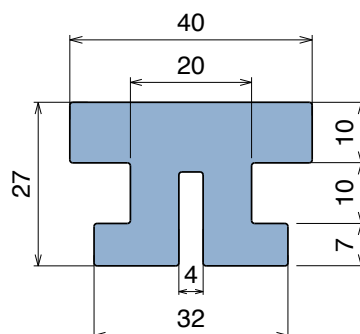

1095 Bar cap

Fit on 4 mm | Material: **BluLub**, **Ti-White** and standard **UHMW-PE**

Delivery: **Easy**
Standard

Article-Nr.	Material	Availability	Supply
109504C	BluLub	On request	3 m bars
109503C	Ti-White	Stock item	3 m bars
109501C	Blue	On request	3 m bars