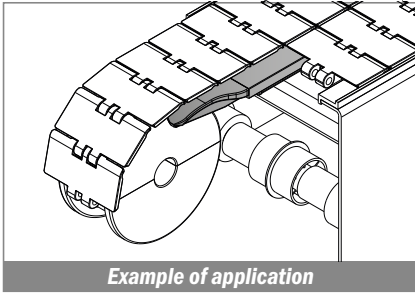

113 Central wear strip shoe

USED WITH PART: 112

Delivery: **Easy**
Standard

Article-Nr.	Colour	Availability
11301	Black	On request