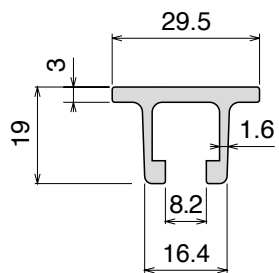

147

Aluminum profile for U-profile

Material: Aluminum

Delivery: **Easy**
Standard

Article-Nr.	Material	Availability	Supply
14701C	Aluminum	Stock item	3 m bars
14701	Aluminum	Stock item	6 m bars

Used with
Bolt M8

Part 1097
Pag 104

Profile cover
301402

Example of application