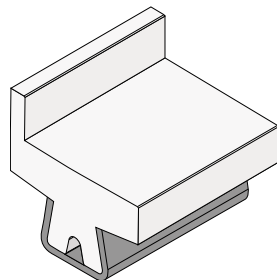

125 Guide rail

Material: **BluLub**, **Ti-White** and standard **UHMW-PE** + Stainless steel AISI 304

Delivery: **Easy**
Standard

Stainless steel profile
thickness: 1,5 mm