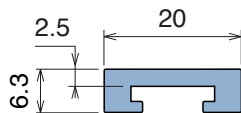

161 C-Profile

Coils available | Material: *BluLub, Ti-White* and standard *UHMW-PE*

Delivery: **Easy**
Standard