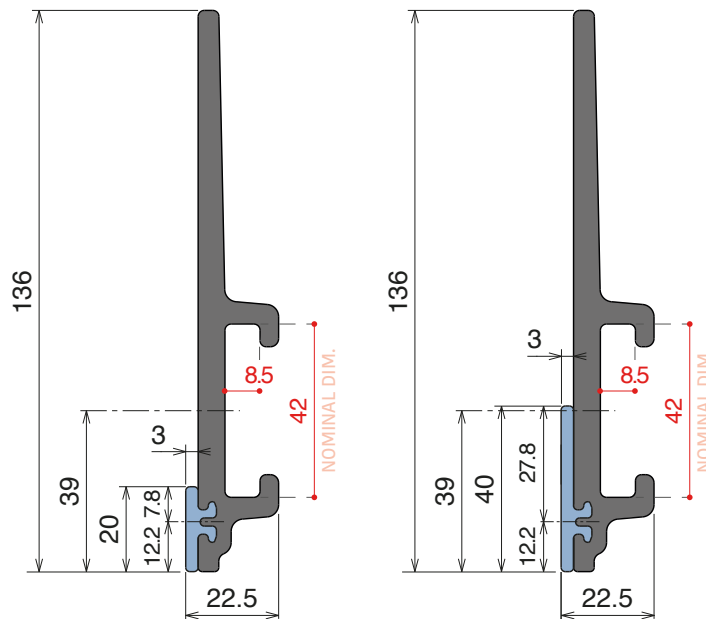

VERSION A - Label saver 2 cm

VERSION B - Label saver 4 cm

Base profile

Art-Nr.	Supply
18980	3 m bars

Label saver 2 cm

Art-Nr.	Supply
18987	30 m coils

Label saver 4 cm

Art-Nr.	Supply
18988	30 m coils

For **RS** application follow the example above.

Single components

Easy Bendable

For the grooved version, just add "S" to the related Article Nr.