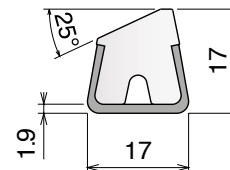

Article-Nr.	Material	Availability	Supply
15260BC	BluLub	On request	3 m bars
15263	Ti-White	On request	3 m bars
15265C	Blue	On request	3 m bars