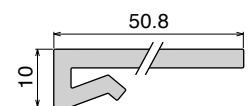

Pag 33

1031 Fit on 3 mm