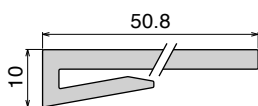

Pag 32

1029 Fit on 3 mm