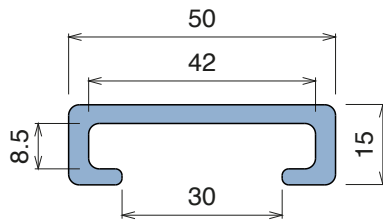

137

C-Profile

Material: **BluLub**, **Ti-White** and standard **UHMW-PE**

Delivery: **Easy**
Standard

Fit on 40 x 8 mm

Article-Nr.	Material	Availability	Supply
13701BC	BluLub	Stock item	3 m bars
13701B	BluLub	On request	6 m bars
13703C	Ti-White	Stock item	3 m bars
13703	Ti-White	On request	6 m bars
13702C	Black	Stock item	3 m bars
13702	Black	On request	6 m bars
13705C	Blue	On request	3 m bars
13705	Blue	On request	6 m bars
13701C	Green	Stock item	3 m bars
13701	Green	Stock item	6 m bars