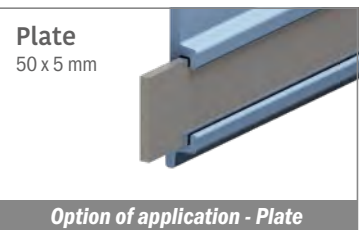

Article-Nr.	Material	Availability	Supply
109600BC	BluLub	Stock item	3 m bars
109600BLC	Blue	On request	3 m bars
109605C	Grey	On request	3 m bars