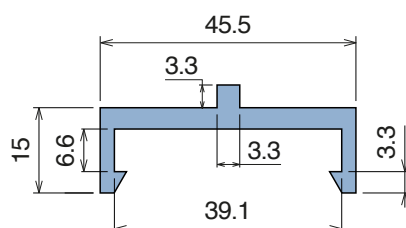

Article-Nr.	Material	Availability	Supply
105400BC	BluLub	On request	3 m bars
105400B	BluLub	On request	6 m bars
105403C	Ti-White	Stock item	3 m bars
105403	Ti-White	On request	6 m bars
105405C	Blue	On request	3 m bars
105405	Blue	On request	6 m bars