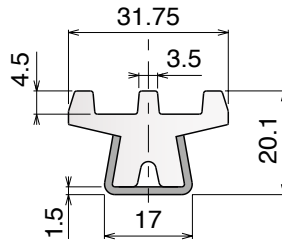

127 Guide rail

Material: **BluLub**, **Ti-White** and standard **UHMW-PE** + Stainless steel AISI 304

Delivery: **Easy**
Standard

Stainless steel profile thickness: 1,5 mm