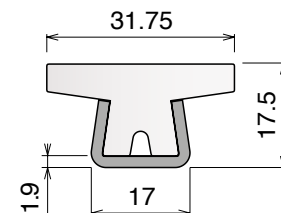

Article-Nr.	Material	Availability	Supply
14600BC	BluLub	On request	3 m bars
14601C	Ti-White	On request	3 m bars
14605C	Blue	On request	3 m bars

Stainless steel profile
thickness: 1,9 mm