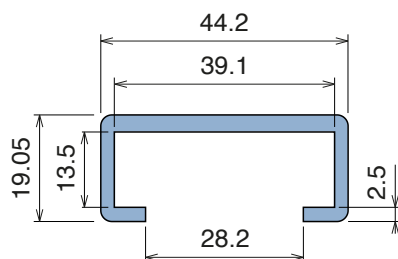

Article-Nr.	Material	Availability	Supply
104400BC	BluLub	On request	3 m bars
104400B	BluLub	On request	6 m bars
104403C	Ti-White	Stock item	3 m bars
104403	Ti-White	On request	6 m bars
104405C	Blue	On request	3 m bars
104405	Blue	On request	6 m bars

1053 C-Profile

Fit on 38,1 x 6,35 mm | Material: **BluLub**, **Ti-White** and standard **UHMW-PE**

Delivery: **Easy**
Standard