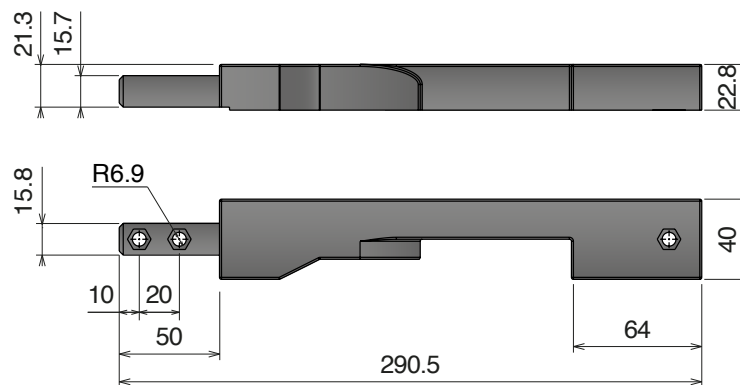

VERSION RIGHT

Article-Nr.	Colour	Availability
11602	Black	On request

115 Connecting element

USED WITH PART: 112

Delivery: **Easy**
Standard

Article-Nr.	A	B	C	Colour	Availability
11501	10	6,2	4,5	Black	On request
11502	13	8,2	6	Black	On request