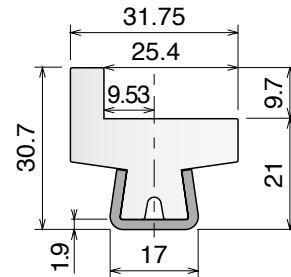

Article-Nr.	Material	Availability	Supply
14400BC	BluLub	On request	3 m bars
14401C	Ti-White	Stock item	3 m bars
14405C	Blue	On request	3 m bars

Stainless steel profile
thickness: 1,9 mm