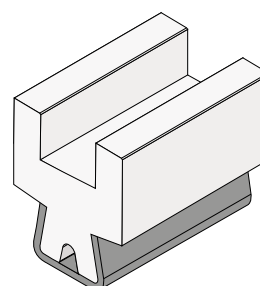

Article-Nr.	Material	Availability	Supply
14503C	BluLub	On request	3 m bars
14504C	Ti-White	On request	3 m bars
14505C	Blue	On request	3 m bars

Stainless steel profile thickness: 1,9 mm

Article-Nr.	Material	Availability	Supply
14563	BluLub	On request	3 m bars
14564	Ti-White	On request	3 m bars
14565	Blue	On request	3 m bars

1087 Guide rail

Material: **BluLub**, **Ti-White** and standard **UHMW-PE** + Stainless steel AISI 304

Delivery: **Easy**
Standard

Stainless steel profile thickness: 1,9 mm