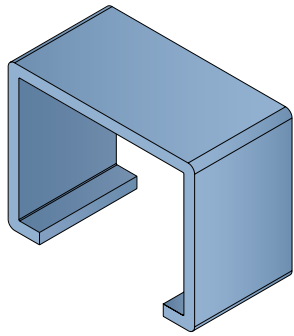

1052 Bar cover

Fit on 38,1 x 50,8 mm (1-1/2" x 2") | Material: **BluLub, Ti-White** and standard **UHMW-PE**

Delivery: **Easy**
Standard

Article-Nr.	Material	Availability	Supply
105200BC	BluLub	On request	3 m bars
105200B	BluLub	On request	6 m bars
105203C	Ti-White	Stock item	3 m bars
105203	Ti-White	On request	6 m bars
105205C	Blue	On request	3 m bars
105205	Blue	On request	6 m bars