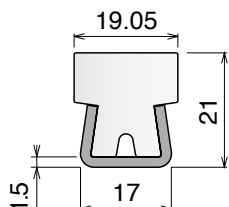

143 Guide rail

Material: **BluLub**, **Ti-White** and standard **UHMW-PE** + Stainless steel AISI 304

Delivery: **Easy**
Standard

Stainless steel profile thickness: 1,5 mm