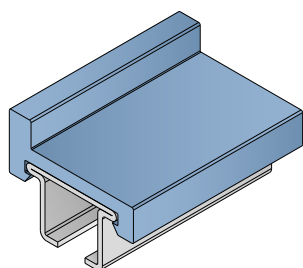

157 U-Profile assembled clip-on

Material: **BluLub**, **Ti-White** and standard **UHMW-PE** + Stainless steel

Delivery: **Easy**
Standard

Article-Nr.	Material	Metal	Availability	Supply
15799BC	BluLub	AISI 304	On request	3 m bars
15799WC	Ti-White	AISI 304	On request	3 m bars
15799NC	Black	AISI 304	On request	3 m bars
15799BLC	Blue	AISI 304	On request	3 m bars
15799C	Green	AISI 304	On request	3 m bars