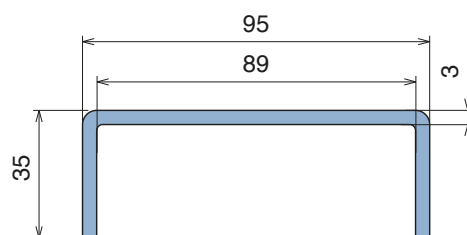

1108 Bar cover

Material: **BluLub, Ti-White** and standard **UHMW-PE**

Delivery: **Easy**
Standard

Article-Nr.	Material	Availability	Supply
P110800BC	BluLub	On request	3 m bars
P110803C	Ti-White	On request	3 m bars
P110805C	Blue	On request	3 m bars