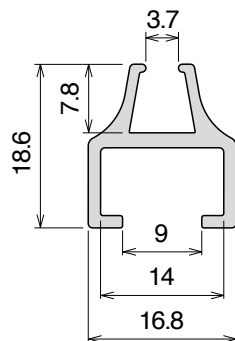

Material: Aluminum

Delivery: **Easy**
Standard

Article-Nr.	Availability	Supply
18801C	Stock item	3 m bars
18801	Stock item	6 m bars

Used with
Part 362 Pag 104
Part 1097 Pag 104

113 Central wear strip shoe