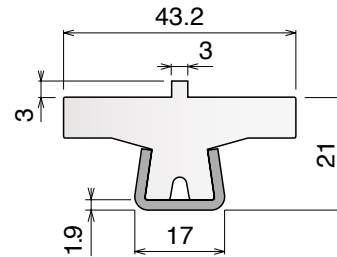

Article-Nr.	Material	Availability	Supply
14200BC	BluLub	On request	3 m bars
14201C	Ti-White	On request	3 m bars
14205C	Blue	On request	3 m bars

Stainless steel profile
thickness: 1,9 mm