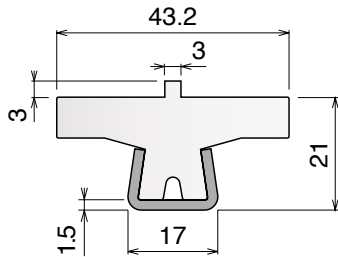

142 Guide rail

Material: **BluLub**, **Ti-White** and standard **UHMW-PE** + Stainless steel AISI 304

Delivery: **Easy**
Standard

Stainless steel profile
thickness: 1,5 mm