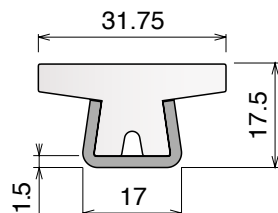

146 Guide rail

Material: **BluLub**, **Ti-White** and standard **UHMW-PE** + Stainless steel AISI 304

Delivery: **Easy**
Standard

Stainless steel profile
thickness: 1,5 mm