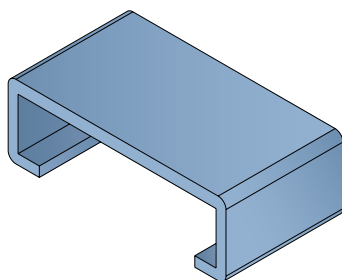

Article-Nr.	Material	Availability	Supply
104500BC	BluLub	On request	3 m bars
104500B	BluLub	On request	6 m bars
104503C	Ti-White	On request	3 m bars
104503	Ti-White	On request	6 m bars
104505C	Blue	On request	3 m bars
104505	Blue	On request	6 m bars