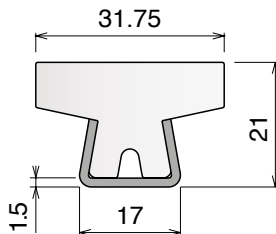

123 Guide rail

Material: **BluLub**, **Ti-White**, standard **UHMW-PE** and **AS** + Stainless steel AISI 304

Delivery: **Easy**
Standard

Stainless steel profile
thickness: 1,5 mm

Article-Nr.	Material	Availability	Supply
12300BC	BluLub	On request	3 m bars
12301C	Ti-White	Stock item	3 m bars
12305C	Blue	On request	3 m bars
12301AC	AS	Stock item	3 m bars