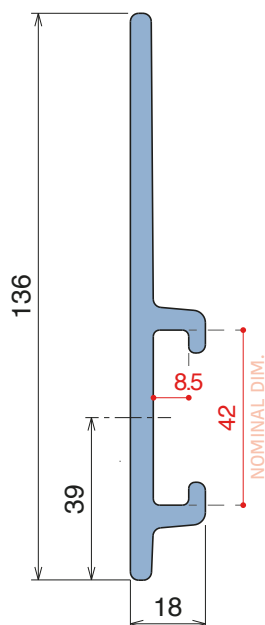

189 Side guide rail - H. 136 mm

Fit on 40 x 8 mm | Material: **BluLub** and standard **UHMW-PE**

Delivery: **Easy**
Standard

Article-Nr.	Material	Availability	Supply
18912BC	BluLub	Stock item	3 m bars
18912BLC	Blue	On request	3 m bars
18916C	Grey	On request	3 m bars

Plate
40 x 8 mm

Option of application - Plate

Part 117
Pag 79

Option of application - M-Profile

Part 1055 Pag 79
Part 362 **Part 1097**
Pag 104 Pag 104

Option of application - Guide