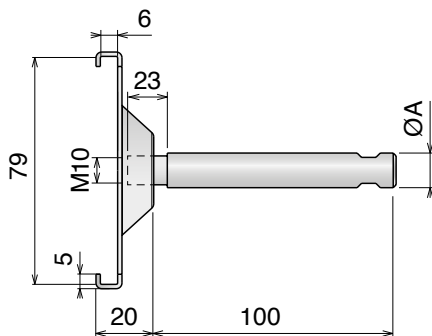

3311 Clamp - Stainless steel

Delivery: **Easy**
Standard