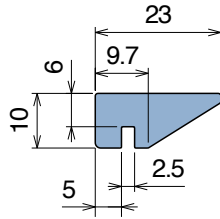

170 Neck guide

Fit on 2,5 mm | Material: **BluLub STABILIZED**, **Ti-White** and standard **UHMW-PE**

Delivery: **Easy**
Standard

Article-Nr.	Material	Availability	Supply
17001B	BluLub STABILIZED	Stock item	3 m bars
17002B	BluLub STABILIZED	Stock item	6 m bars
17000B	BluLub STABILIZED	Stock item	30 m coils
17001	Ti-White	On request	3 m bars
17002	Ti-White	On request	6 m bars
17000	Ti-White	On request	30 m coils
17005C	Blue	On request	3 m bars
17005	Blue	On request	6 m bars
17005-30	Blue	On request	30 m coils

168 Neck guide

Fit on 2,5 mm | Material: **BluLub STABILIZED**, **Ti-White** and standard **UHMW-PE**

Delivery: **Easy**
Standard