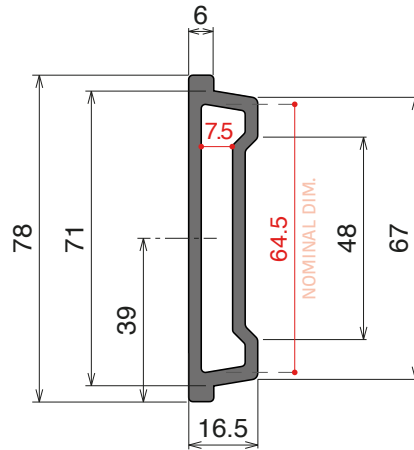

135 Side guide rail - H. 78 mm

Fit on 60 x 6 mm | Material: Standard **UHMW-PE**

Delivery: **Easy**
Standard