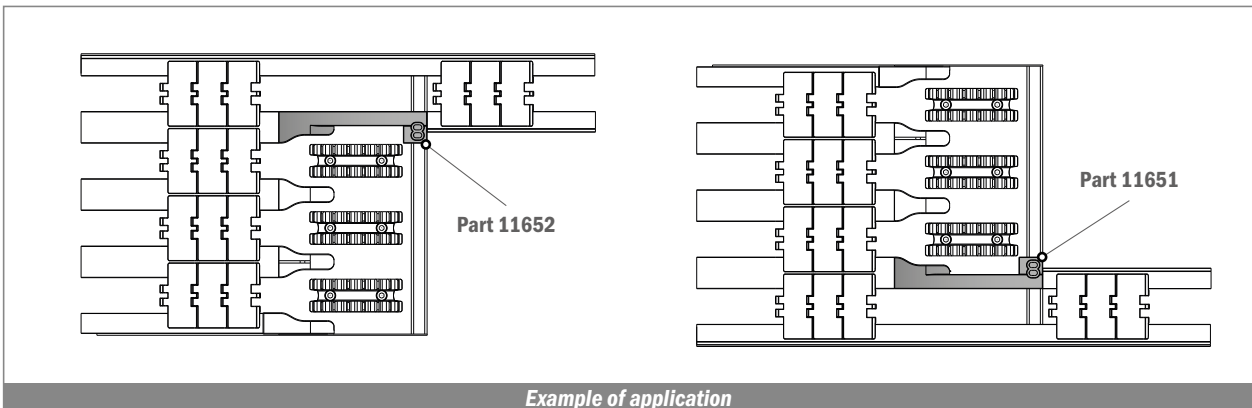

Article-Nr.	Colour	Availability
11652	Black	On request