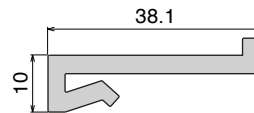

Pag 31

1027 Fit on 3 mm