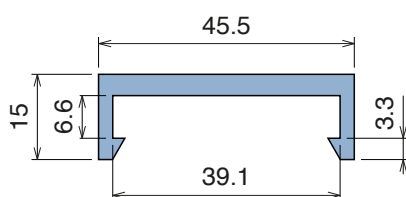

Article-Nr.	Material	Availability	Supply
105300BC	BluLub	On request	3 m bars
105300B	BluLub	On request	6 m bars
105303C	Ti-White	Stock item	3 m bars
105303	Ti-White	On request	6 m bars
105305C	Blue	On request	3 m bars
105305	Blue	On request	6 m bars

1054 C-Profile

Fit on 38,1 x 6,35 mm | Material: **BluLub**, **Ti-White** and standard **UHMW-PE**

Delivery: **Easy**
Standard