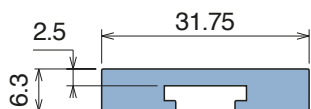

163 C-Profile

Coils available | Material: **BluLub, Ti-White** and standard **UHMW-PE**

Delivery: **Easy**
Standard