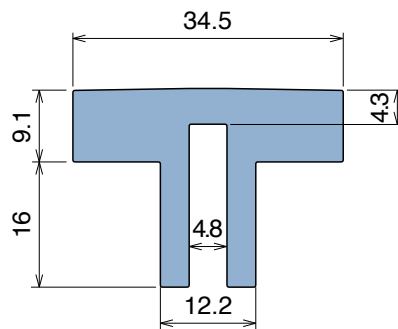

1007 Bar cap

Fit on 5 mm (3/16") | Material: **BluLub**, **Ti-White** and standard **UHMW-PE**

Delivery: **Easy**
Standard

Article-Nr.	Material	Availability	Supply
100703BC	BluLub	Stock item	3 m bars
100703B	BluLub	On request	6 m bars
100703C	Ti-White	Stock item	3 m bars
100703	Ti-White	On request	6 m bars
100705C	Blue	On request	3 m bars
100705	Blue	On request	6 m bars