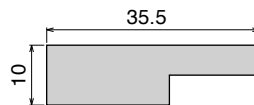

Extruded profiles range

L-Profile

See product page for specific details and materials available.

1094

Pag 22

175

Pag 22

1038

Pag 22

150

Pag 22

1058

Pag 23

174

Pag 23

Z-Profile

See product page for specific details and materials available.

101

Pag 23

102

Pag 24

102

Pag 24

176

Pag 24

1074

Pag 24

Special shape

See product page for specific details and materials available.

107

Pag 24

108

Pag 25

105

A: 20/25/30/40/50/60/70/100
B: 3/5

Pag 25

106

Pag 26