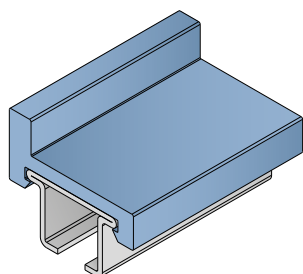

Article-Nr.	Material	Metal	Availability	Supply
15700BC	BluLub	AISI 304	On request	3 m bars
15700B	BluLub	AISI 304	On request	6 m bars
15703C	Ti-White	AISI 304	On request	3 m bars
15703	Ti-White	AISI 304	On request	6 m bars
15704C	Black	AISI 304	On request	3 m bars
15704	Black	AISI 304	On request	6 m bars
15705C	Blue	AISI 304	On request	3 m bars
15705	Blue	AISI 304	On request	6 m bars
15701C	Green	AISI 304	Stock item	3 m bars
15701C	Green	AISI 304	On request	6 m bars
15706BC	BluLub	AISI 430	On request	3 m bars
15706B	BluLub	AISI 430	On request	6 m bars
15707C	Ti-White	AISI 430	On request	3 m bars
15707	Ti-White	AISI 430	On request	6 m bars
15708C	Black	AISI 430	On request	3 m bars
15708	Black	AISI 430	On request	6 m bars
15706C	Blue	AISI 430	On request	3 m bars
15706	Blue	AISI 430	On request	6 m bars
15702C	Green	AISI 430	Stock item	3 m bars
15702	Green	AISI 430	On request	6 m bars