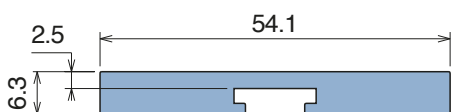

163 C-Profile

Coils available | Material: **BluLub, Ti-White** and standard **UHMW-PE**

Delivery: **Easy**
Standard