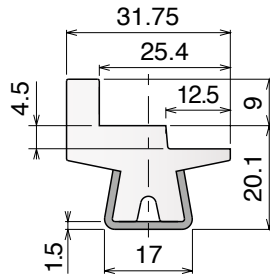

126 Guide rail

Material: **BluLub**, **Ti-White** and standard **UHMW-PE** + Stainless steel AISI 304

Delivery: **Easy**
Standard

Stainless steel profile thickness: 1,5 mm