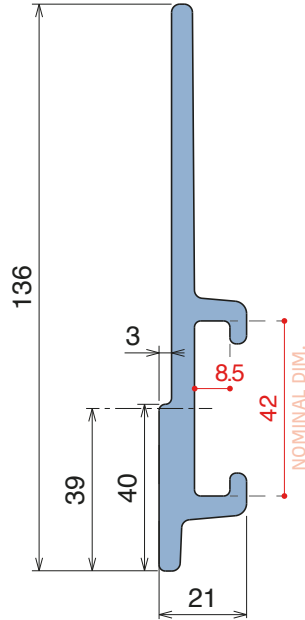

Article-Nr.	Material	Availability	Supply
18911BC	BluLub	Stock item	3 m bars
18911BLC	Blue	On request	3 m bars
18915C	Grey	On request	3 m bars

Plate
40 x 8 mm

Option of application - Plate

Part 117
Pag 79