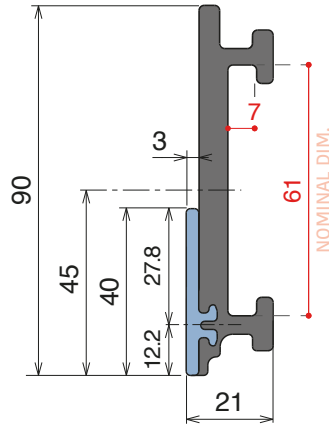

VERSION B - Label saver 4 cm

Base profile

Art-Nr.	Supply
107791	3 m bars

Label saver 2 cm

Art-Nr.	Supply
18987	30 m coils

Label saver 4 cm

Art-Nr.	Supply
18988	30 m coils

For **RS** application follow the example above.

Single components