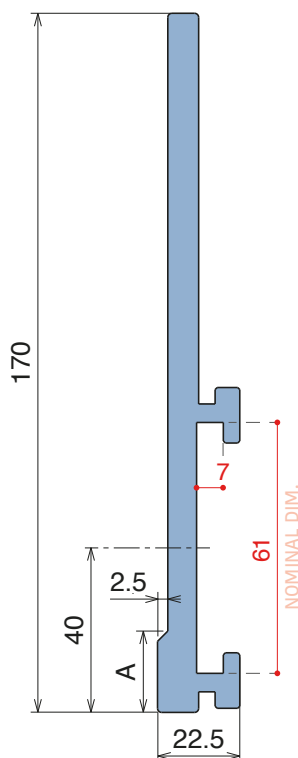

Side guide rail with Label saver - H. 170 mm

Article-Nr.	A	Material	Availability	Supply
18720BC	12	BluLub	Stock item	3 m bars
18730BC	20	BluLub	Stock item	3 m bars
18740BC	40	BluLub	Stock item	3 m bars
18725C	12	Blue	On request	3 m bars
18735C	20	Blue	On request	3 m bars
18745C	40	Blue	On request	3 m bars
18724C	12	Grey	On request	3 m bars
18734C	20	Grey	On request	3 m bars
18744C	40	Grey	On request	3 m bars

Plate
60 x 6 mm

Part 3310
Pag 105

Option of application - Plate

Part 362
Pag 104

Part 1089
Pag 80

Part 1097
Pag 104

Part 3310
Pag 105

Option of application - Guide

Easy Bendable

For the grooved version, just add "-S" to the related Article Nr.