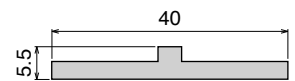

Extruded profiles range

L-Profile

See product page for specific details and materials available.

1094

Pag 22

175

Pag 22

1038

Pag 22

150

Pag 22

1058

Pag 23

174

Pag 23

Z-Profile

See product page for specific details and materials available.

101

Pag 23

102

Pag 24

102

Pag 24

176

Pag 24

1074

Pag 24

Special shape

See product page for specific details and materials available.

107

Pag 24

108

Pag 25

105

A: 20/25/30/40/50/60/70/100
B: 3/5

Pag 25

106

Pag 26