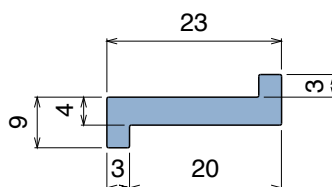

102 Z-Profile

Material: **BluLub**, **Ti-White**, standard **UHMW-PE** and **AS Antistatic**

Delivery: **Easy**
Standard

Article-Nr.	Material	Availability	Supply
10202B	BluLub	Stock item	60 m coils
10203	Ti-White	On request	60 m coils
10201	Black	Stock item	60 m coils
10205	Blue	On request	60 m coils
10202	Green	Stock item	60 m coils
10201A	AS	Stock item	60 m coils