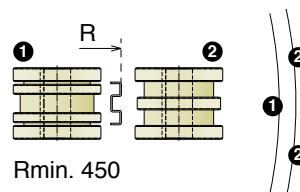

See general catalog for product details.

Part	Article-Nr.	Ø (mm)	Suitable for Part:
151	15108	25	117
151	15108E	30	117

170 Neck guide

Fit on 2,5 mm | Material: **BluLub STABILIZED**, **Ti-White** and standard **UHMW-PE**