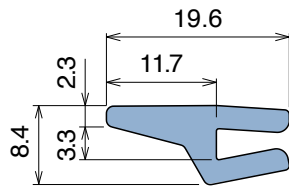

Article-Nr.	Material	Availability	Supply
17100B	BluLub STABILIZED	Stock item	30 m coils
17100	Ti-White	On request	30 m coils
17105	Blue	On request	30 m coils

172 Neck guide

Fit on 3 mm | Material: **BluLub STABILIZED**, **Ti-White** and standard **UHMW-PE**

Delivery: **Easy**
Standard