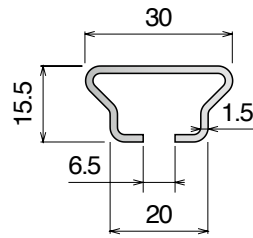

118

Stainless steel profile for U-profile

Material: Stainless steel

Delivery: **Easy**
Standard

Article-Nr.	Material	Availability	Supply
11801C	AISI 304	Stock item	3 m bars
11801	AISI 304	Stock item	6 m bars
11802C	AISI 430	Stock item	3 m bars
11802	AISI 430	On request	6 m bars

112

Stainless steel profile for U-profile

Material: Stainless steel

Delivery: **Easy**
Standard