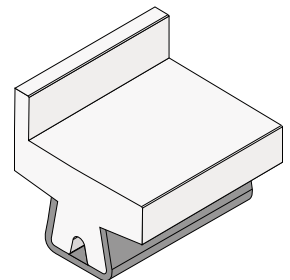

Article-Nr.	Material	Availability	Supply
12500BC	BluLub	On request	3 m bars
12501C	Ti-White	On request	3 m bars
12505C	Blue	On request	3 m bars

Stainless steel profile
thickness: 1,9 mm