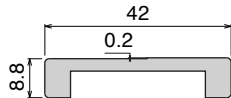

Pag 38

199 Staggered