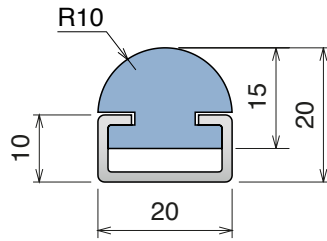

134 Side guide rail

Material: **BluLub**, **Ti-White** and standard **UHMW-PE** + Stainless steel AISI 304

Delivery: **Easy**
Standard

Article-Nr.	Material	Availability	Supply
13400BC	BluLub	On request	3 m bars
13400B	BluLub	On request	6 m bars
13403C	Ti-White	On request	3 m bars
13403	Ti-White	On request	6 m bars
13405C	Blue	On request	3 m bars
13405	Blue	On request	6 m bars
13401C	Green	Stock item	3 m bars
13401	Green	On request	6 m bars

Only plastic profile

Article-Nr.	Material	Availability	Supply
13450BC	BluLub	On request	3 m bars
13451C	Ti-White	On request	3 m bars
13453C	Blue	On request	3 m bars
13455C	Green	On request	3 m bars