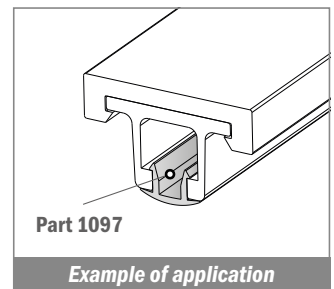

Article-Nr.	Material	Availability	Supply
109701-30	Grey PVC	Stock item	30 m coils