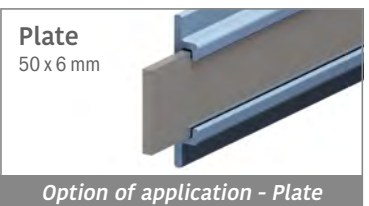

Article-Nr.	A	B	Material	Availability	Supply
19400BC	90	45	BluLub	Stock item	3 m bars
19403BC	120	60	BluLub	Stock item	3 m bars
19430C	90	45	Ti-White	On request	3 m bars
19433C	120	60	Ti-White	On request	3 m bars
19400BLC	90	45	Blue	On request	3 m bars
19403BLC	120	60	Blue	On request	3 m bars
19400C	90	45	Grey	On request	3 m bars
19403C	120	60	Grey	On request	3 m bars