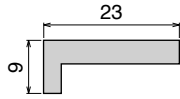

Extruded profiles range

L-Profile

See product page for specific details and materials available.

1094

Pag 22

175

Pag 22

1038

Pag 22

150

Pag 22

1058

Pag 23

174

Pag 23

Z-Profile

See product page for specific details and materials available.

101

Pag 23

102

Pag 24

102

Pag 24

176

Pag 24

1074

Pag 24

Special shape

See product page for specific details and materials available.

107

Pag 24

108

Pag 25

105

A: 20/25/30/40/50/60/70/100
B: 3/5

Pag 25

106

Pag 26