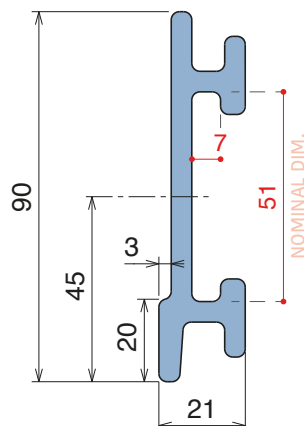

Side guide rail with Label saver - H. 90 mm

Article-Nr.	Material	Availability	Supply
107720BLC	BluLub	Stock item	3 m bars
107721C	Black	On request	3 m bars
107725C	Blue	On request	3 m bars
107724C	Grey	On request	3 m bars
107721AC	AS	On request	3 m bars

Plate
50 x 6 mm

Option of application - Plate

Part 362
Pag 104

Part 159
Pag 80

Part 1097
Pag 104

Part 3310
Pag 105

Option of application - Guide

Easy Bendable

For the grooved version, just add "-S" to the related Article Nr.