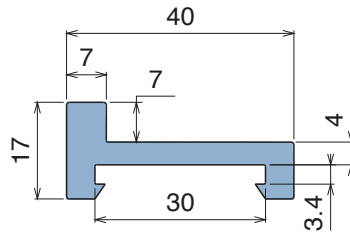

Can be used
in combination with
Part 112/147
Pag 41

Article-Nr.	Material	Availability	Supply
15601BC	BluLub	On request	3 m bars
15601B	BluLub	On request	6 m bars
15603C	Ti-White	On request	3 m bars
15603	Ti-White	On request	6 m bars
15601C	Black	Stock item	3 m bars
15601	Black	On request	6 m bars
15605C	Blue	On request	3 m bars
15605	Blue	On request	6 m bars
15602C	Green	Stock item	3 m bars
15602	Green	On request	6 m bars
Article-Nr.	Material	Availability	Supply
15699BC	BluLub	Stock item	3 m bars
15699WC	Ti-White	On request	3 m bars
15699NC	Black	On request	3 m bars
15695C	Blue	On request	3 m bars
15699C	Green	Stock item	3 m bars