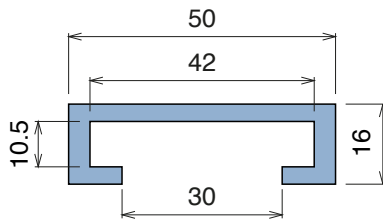

137

C-Profile

Material: **BluLub**, **Ti-White** and standard **UHMW-PE**

Delivery: **Easy**
Standard

Fit on 40 x 8 mm

Article-Nr.	Material	Availability	Supply
13701BC	BluLub	Stock item	3 m bars
13701B	BluLub	On request	6 m bars
13703C	Ti-White	Stock item	3 m bars
13703	Ti-White	On request	6 m bars
13702C	Black	Stock item	3 m bars
13702	Black	On request	6 m bars
13705C	Blue	On request	3 m bars
13705	Blue	On request	6 m bars
13701C	Green	Stock item	3 m bars
13701	Green	Stock item	6 m bars