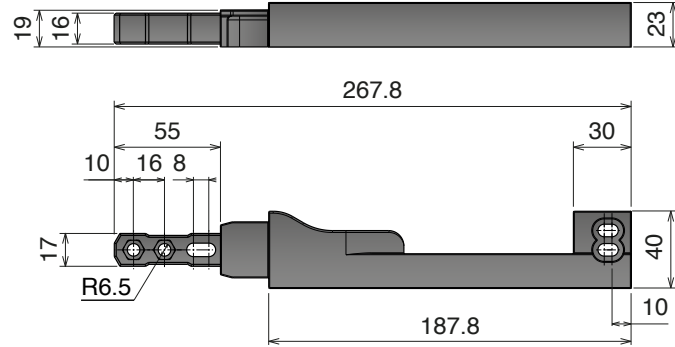

116 Side transfer guide shoe

USED WITH PART: 112

Delivery: **Easy**
Standard

Article-Nr.	Colour	Availability
11651	Black	On request

VERSION LEFT