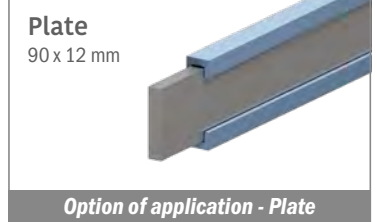

Article-Nr.	Material	Availability	Supply
P110700BC	BluLub	On request	3 m bars
P110703C	Ti-White	On request	3 m bars
P110701C	Black	On request	3 m bars
P110705C	Blue	On request	3 m bars