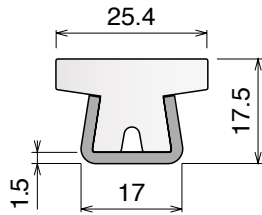

140 Guide rail

Material: **BluLub**, **Ti-White** and standard **UHMW-PE** + Stainless steel AISI 304

Delivery: **Easy**
Standard

Stainless steel profile
thickness: 1,5 mm