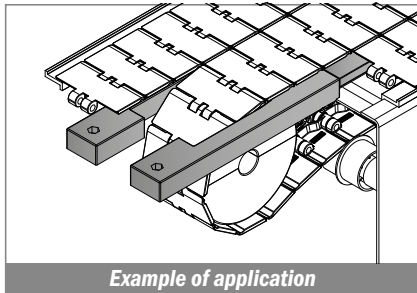

116 Side transfer guide shoe

USED WITH PART: 112

Delivery: **Easy**
Standard

Article-Nr.	Colour	Availability
11601	Black	On request

VERSION LEFT