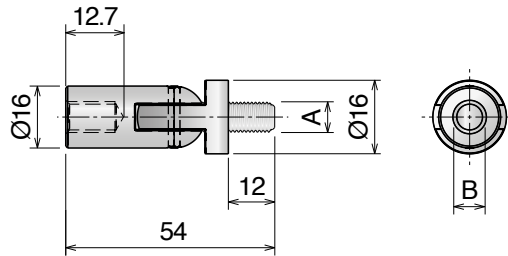

346 Rod - Stainless steel

Delivery: **Easy**
Standard