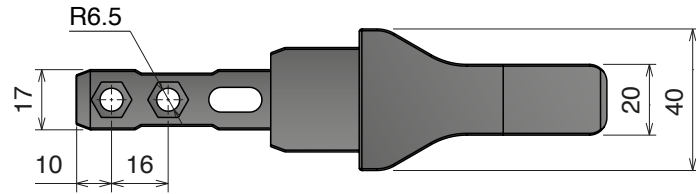

113 Central wear strip shoe

USED WITH PART: 112

Delivery: **Easy**
Standard

Article-Nr.	Colour	Availability
11301	Black	On request