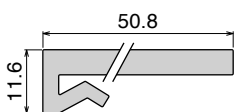

Pag 33

1032 Fit on 3 mm