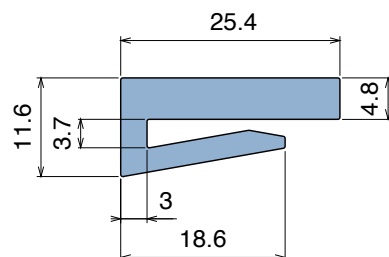

1018 J-Profile

Fit on 3 mm (1/8") | Material: **BluLub**, **Ti-White** and standard **UHMW-PE**

Delivery: **Easy**
Standard

Article-Nr.	Material	Availability	Supply
101800BC	BluLub	On request	3 m bars
101800B	BluLub	On request	6 m bars
101800-30	BluLub	On request	30 m coils
101803C	Ti-White	Stock item	3 m bars
101803	Ti-White	On request	6 m bars
101803-30	Ti-White	On request	30 m coils
101805C	Blue	On request	3 m bars
101805	Blue	On request	6 m bars
101805-30	Blue	On request	30 m coils