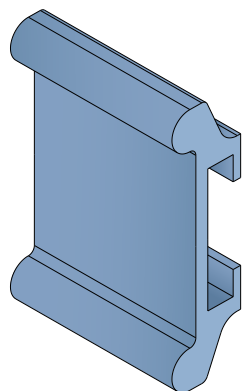

183 Side guide rail - H. 80 mm

Fit one 40 x 8 mm | Material: **BluLub** and standard **UHMW-PE**

Delivery: **Easy**
Standard