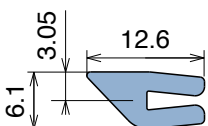

Article-Nr.	Material	Availability	Supply
107300B	BluLub STABILIZED	Stock item	30 m coils
107300	Ti-White	On request	30 m coils
107305	Blue	On request	30 m coils