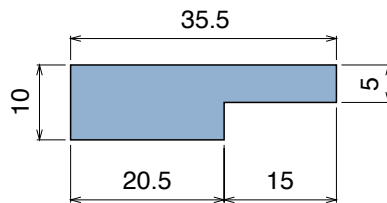

174 L-Profile

Material: **BluLub**, **Ti-White** and standard **UHMW-PE**

Delivery: **Easy**
Standard

Article-Nr.	Material	Availability	Supply
17404C	BluLub	On request	3 m bars
17404	BluLub	On request	6 m bars
17403C	Ti-White	On request	3 m bars
17403	Ti-White	On request	6 m bars
17401C	Black	Stock item	3 m bars
17401	Black	On request	6 m bars
17405C	Blue	On request	3 m bars
17405	Blue	On request	6 m bars
17402C	Green	Stock item	3 m bars
17402	Green	On request	6 m bars