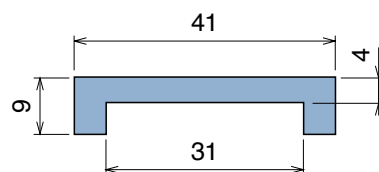

111

U-Profile

Material: **BluLub**, **Ti-White** and standard **UHMW-PE**

Delivery: **Easy**
Standard

Article-Nr.	Material	Availability	Supply
11101BC	BluLub	Stock item	3 m bars
11101B	BluLub	On request	6 m bars
11101B-30	BluLub	On request	30 m coils
11103C	Ti-White	On request	3 m bars
11103	Ti-White	On request	6 m bars
11103-30	Ti-White	On request	30 m coils
11101C	Black	Stock item	3 m bars
11101	Black	Stock item	6 m bars
11101-30	Black	Stock item	30 m coils
11105C	Blue	On request	3 m bars
11105	Blue	On request	6 m bars
11105-30	Blue	On request	30 m coils
11102C	Green	Stock item	3 m bars
11102	Green	Stock item	6 m bars
11102-30	Green	On request	30 m coils