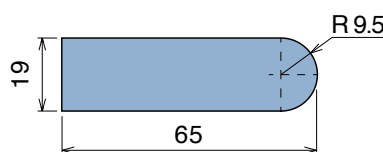

Article-Nr.	Material	Availability	Supply
2281500	BluLub	On request	1,5 m bars