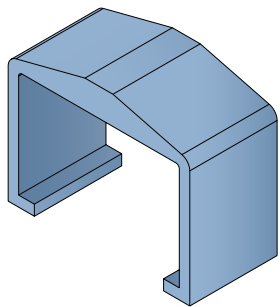

180 Bar cover

Fit on 30,5 x 46 mm | Material: **BluLub, Ti-White** and standard **UHMW-PE**

Delivery: **Easy**
Standard

Article-Nr.	Material	Availability	Supply
18000BC	BluLub	On request	3 m bars
18000B	BluLub	On request	6 m bars
18003C	Ti-White	On request	3 m bars
18003	Ti-White	On request	6 m bars
18005C	Blue	On request	3 m bars
18005	Blue	On request	6 m bars