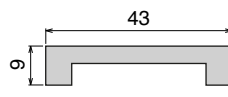

U-Profile

See product page for specific details and materials available.

109

Pag 35

1111

Pag 35

110

Pag 35

156

Pag 36

156

Pag 36

149

Pag 36

177

Pag 36

1059

Pag 37

178

Pag 37

111

Pag 37

1060

Pag 38

199

Pag 38

199

Pag 38

199 Staggered

Pag 38

1080

Pag 39

1081

Pag 39

133

Pag 39

148

Pag 40

157

Pag 40

157

Pag 40

118 Stainless steel

112 Stainless steel

147 Aluminum

Pag 41

Pag 41

Pag 41