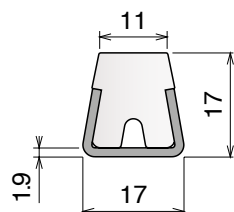

Article-Nr.	Material	Availability	Supply
12121BC	BluLub	On request	3 m bars
12121B	BluLub	On request	6 m bars
12121C	Ti-White	On request	3 m bars
12121	Ti-White	On request	6 m bars
12125C	Blue	On request	3 m bars
12125	Blue	On request	6 m bars

Stainless steel profile
thickness: 1,9 mm