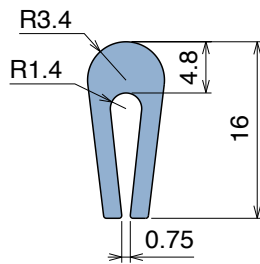

Article-Nr.	Material	Availability	Supply
100103B-30	BluLub	Stock item	30 m coils
100103-30	Ti-White	Stock item	30 m coils
100105-30	Blue	On request	30 m coils

1002 Bar cap

Fit on 3 mm (1/8") | Material: **BluLub**, **Ti-White** and standard **UHMW-PE**

Delivery: **Easy**
Standard