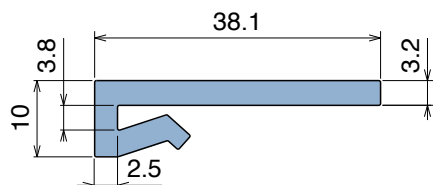

1028 J-Profile

Fit on 3 mm (1/8") | Material: **BluLub**, **Ti-White** and standard **UHMW-PE**

Delivery: **Easy**
Standard

Article-Nr.	Material	Availability	Supply
102800BC	BluLub	On request	3 m bars
102800B	BluLub	On request	6 m bars
102804-30	BluLub	On request	30 m coils
102803C	Ti-White	Stock item	3 m bars
102803	Ti-White	On request	6 m bars
102803-30	Ti-White	Stock item	30 m coils
102805C	Blue	On request	3 m bars
102805	Blue	On request	6 m bars
102805-30	Blue	On request	30 m coils