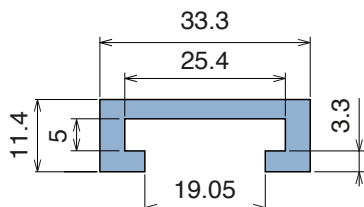

Fit on 25 x 5 mm | Material: **BluLub**, **Ti-White** and standard **UHMW-PE**

Delivery: **Easy**
Standard

Article-Nr.	Material	Availability	Supply
104100BC	BluLub	On request	3 m bars
104100B	BluLub	On request	6 m bars
104103C	Ti-White	Stock item	3 m bars
104103	Ti-White	On request	6 m bars
104105C	Blue	On request	3 m bars
104105	Blue	On request	6 m bars
104102C	Green	On request	3 m bars
104102	Green	On request	6 m bars