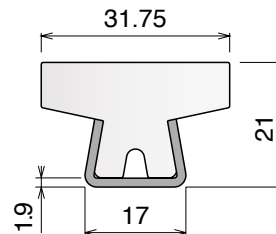

Article-Nr.	Material	Availability	Supply
12300BC	BluLub	On request	3 m bars
12301C	Ti-White	Stock item	3 m bars
12305C	Blue	On request	3 m bars
12301AC	AS	Stock item	3 m bars

Stainless steel profile
thickness: 1,9 mm