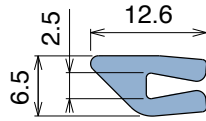

1076 Neck guide

Fit on 1,8 - 2 mm | Material: **BluLub STABILIZED**, **Ti-White** and standard **UHMW-PE**

Delivery: **Easy**
Standard

Article-Nr.	Material	Availability	Supply
107600B	BluLub STABILIZED	Stock item	30 m coils
107600	Ti-White	On request	30 m coils
107605	Blue	On request	30 m coils

1037 Neck guide

Fit on 3 mm | Material: **BluLub STABILIZED**, **Ti-White** and standard **UHMW-PE**

Delivery: **Easy**
Standard