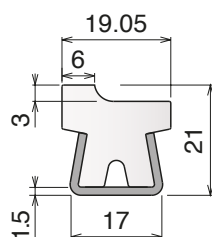

191 Guide rail

Material: **BluLub**, **Ti-White** and standard **UHMW-PE** + Stainless steel AISI 304

Delivery: **Easy**
Standard

Stainless steel profile thickness: 1,5 mm