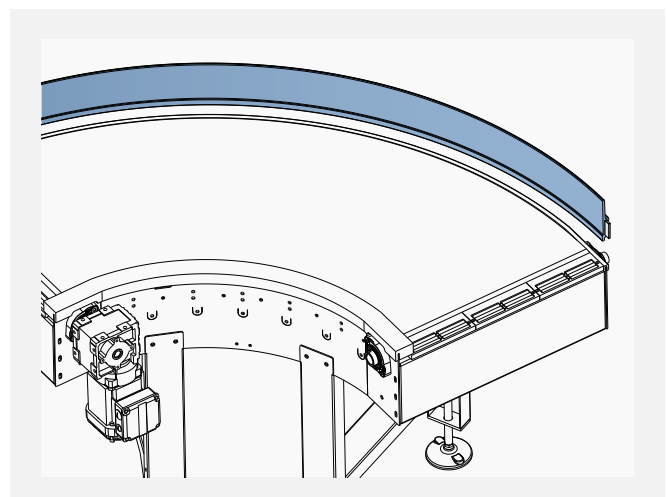

4 | Assemble the curved profile on the line

*For narrower profiles, bending operation can be done directly on the line, by hand.