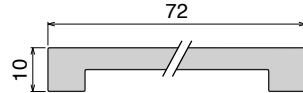

U-Profile

See product page for specific details and materials available.

109

Pag 35

1111

Pag 35

110

Pag 35

156

Pag 36

156

Pag 36

149

Pag 36

177

Pag 36

1059

Pag 37

178

Pag 37

111

Pag 37

1060

Pag 38

199

Pag 38

199

Pag 38

199 Staggered

Pag 38

1080

Pag 39

1081

Pag 39

133

Pag 39

148

Pag 40

157

Pag 40

157

Pag 40

118 Stainless steel

112 Stainless steel

147 Aluminum

Pag 41

Pag 41

Pag 41