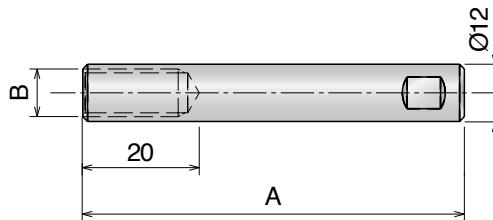

347 Rod - Stainless steel

USED WITH PART: 324 - 337

Delivery: **Easy**
Standard