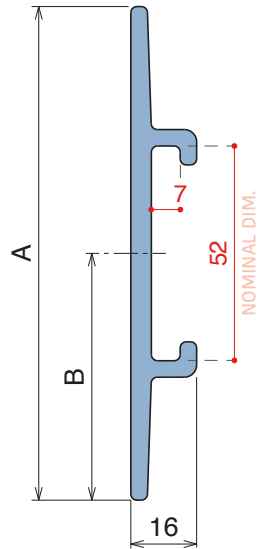

158 Side guide rail - H. 90 - 100 - 120 - 140 mm

Fit on 50 x 6 mm | Material: **BluLub**, **Ti-White** and standard **UHMW-PE**

Delivery: **Easy**
Standard