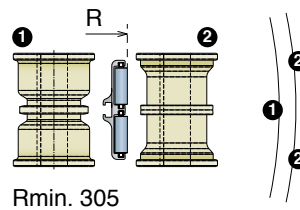

Part	Article-Nr.	Ø (mm)	Suitable for Part:
151	15106	25	359
151	15106E	30	359

See general catalog for product details.