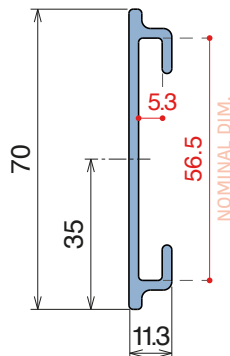

1064 Side guide rail - H. 70 mm

Fit on 55 x 4 mm | Material: **BluLub**, **Ti-White** and standard **UHMW-PE**

Delivery: **Easy**
Standard