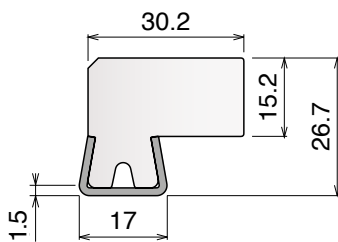

184 Guide rail

Material: **BluLub**, **Ti-White** and standard **UHMW-PE** + Stainless steel AISI 304

Delivery: **Easy**
Standard

Stainless steel profile
thickness: 1,5 mm