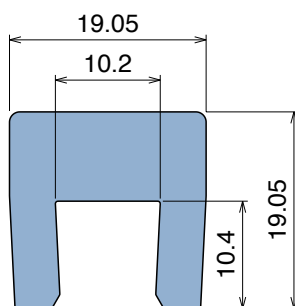

1013 Bar cap

Fit on 10 mm (3/8") | Material: **BluLub**, **Ti-White** and standard **UHMW-PE**

Delivery: **Easy**
Standard

Article-Nr.	Material	Availability	Supply
101300BC	BluLub	On request	3 m bars
101300B	BluLub	On request	6 m bars
101303C	Ti-White	On request	3 m bars
101303	Ti-White	On request	6 m bars
101305C	Blue	On request	3 m bars
101305	Blue	On request	6 m bars

1012 Bar cap

Fit on 12/13 mm (1/2") | Material: **BluLub**, **Ti-White** and standard **UHMW-PE**

Delivery: **Easy**
Standard