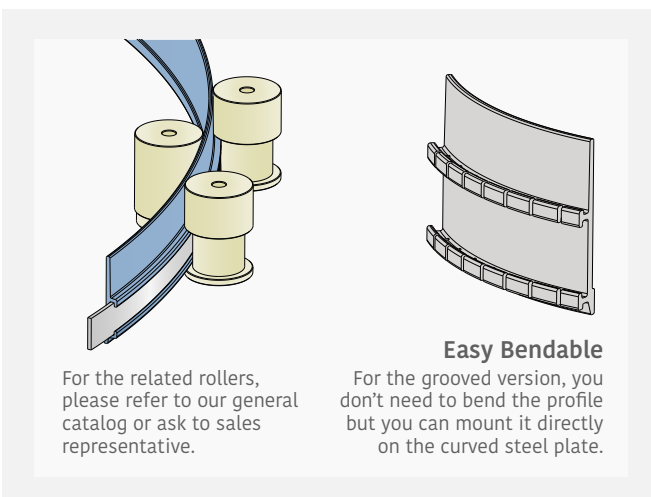

3 | Bend assembled profile