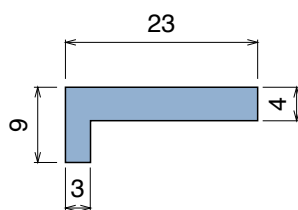

175 L-Profile

Material: **BluLub**, **Ti-White** and standard **UHMW-PE**

Delivery: **Easy**
Standard

Article-Nr.	Material	Availability	Supply
17504	BluLub	On request	60 m coils
17503	Ti-White	On request	60 m coils
17501	Black	Stock item	60 m coils
17505	Blue	On request	60 m coils
17502	Green	Stock item	60 m coils