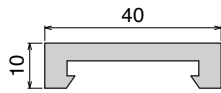

U-Profile

See product page for specific details and materials available.

109

Pag 35

1111

Pag 35

110

Pag 35

156

Pag 36

156

Pag 36

149

Pag 36

177

Pag 36

1059

Pag 37

178

Pag 37

111

Pag 37

1060

Pag 38

199

Pag 38

199

Pag 38

199 Staggered

Pag 38

1080

Pag 39

1081

Pag 39

133

Pag 39

148

Pag 40

157

Pag 40

157

Pag 40

118 Stainless steel

112 Stainless steel

147 Aluminum

Pag 41

Pag 41

Pag 41