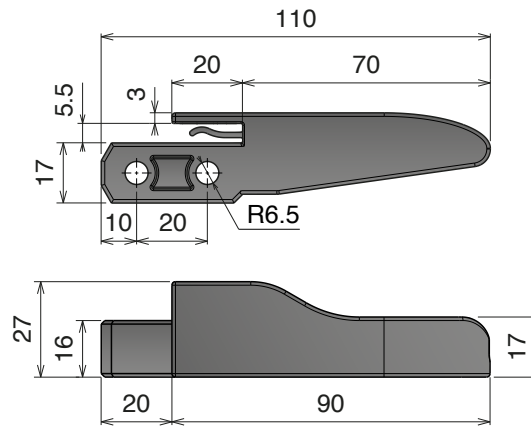

113 Lateral wear strip shoe

Delivery: **Easy**
Standard

Article-Nr.	Colour	Availability
11351	Black	On request

VERSION LEFT