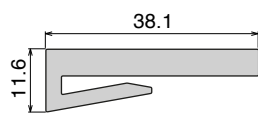

Pag 31

1026 Fit on 3 mm