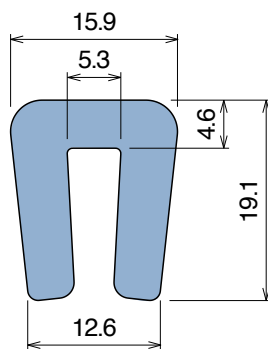

Article-Nr.	Material	Availability	Supply
15300C	BluLub	Stock item	3 m bars
15300	BluLub	On request	6 m bars
15300-30	BluLub	Stock item	30 m coils
15303C	Ti-White	Stock item	3 m bars
15303	Ti-White	On request	6 m bars
15303-30	Ti-White	Stock item	30 m coils
15305C	Blue	On request	3 m bars
15305	Blue	On request	6 m bars
15305-30	Blue	On request	30 m coils
15302C	Green	Stock item	3 m bars
15302	Green	On request	6 m bars
15302-30	Green	On request	30 m coils