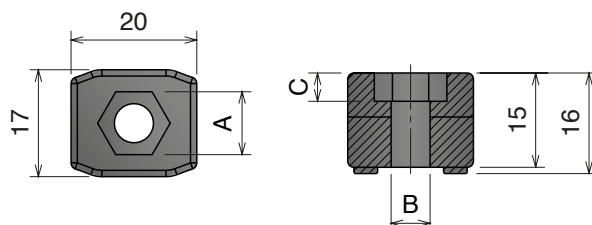

114 Fixing clamp

USED WITH PART: 112

Delivery: **Easy**
Standard

Article-Nr.	A	B	C	Colour	Availability
11401	10	6,2	4,5	Black	On request
11402	13	8,2	6	Black	On request