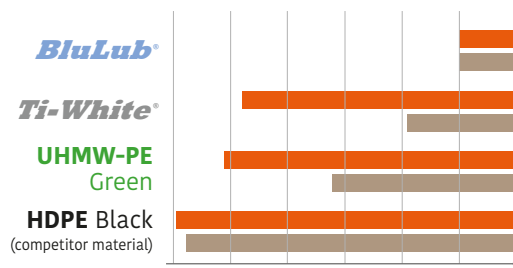

Profile wear values