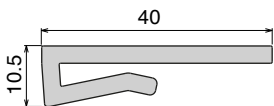

Pag 32

1046 Fit on 3 mm