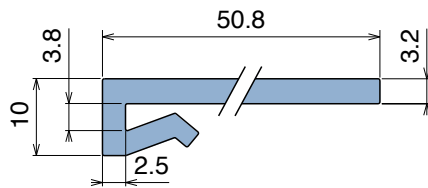

1031 J-Profile

Fit on 3 mm (1/8") | Material: **BluLub**, **Ti-White** and standard **UHMW-PE**

Delivery: **Easy**
Standard

Article-Nr.	Material	Availability	Supply
103100BC	BluLub	Stock item	3 m bars
103100B	BluLub	On request	6 m bars
103103C	Ti-White	Stock item	3 m bars
103103	Ti-White	Stock item	6 m bars
103105C	Blue	On request	3 m bars
103105	Blue	On request	6 m bars