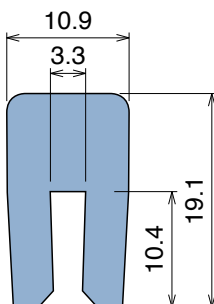

1084 Bar cap

Fit on 3 mm (1/8") | Material: **BluLub, Ti-White** and standard **UHMW-PE**

Delivery: **Easy**
Standard

Article-Nr.	Material	Availability	Supply
108400BC	BluLub	On request	3 m bars
108400B	BluLub	On request	6 m bars
108400B-30	BluLub	On request	30 m coils
108403C	Ti-White	On request	3 m bars
108403	Ti-White	On request	6 m bars
108403-30	Ti-White	On request	30 m coils
108405C	Blue	On request	3 m bars
108405	Blue	On request	6 m bars
108405-30	Blue	On request	30 m coils