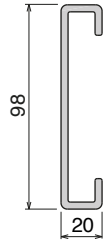

Pag 60

1107
Fit on mm
90 x 12

Pag 61

1064
Fit on mm
55 x 4