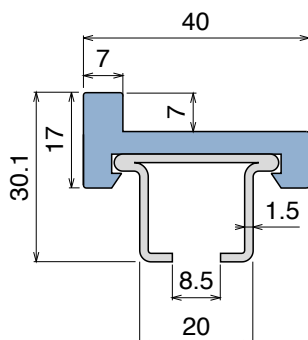

157 U-Profile assembled clip-on

Material: **BluLub**, **Ti-White** and standard **UHMW-PE** + Stainless steel

Delivery: **Easy**
Standard

Article-Nr.	Material	Metal	Availability	Supply
15799BC	BluLub	AISI 304	On request	3 m bars
15799WC	Ti-White	AISI 304	On request	3 m bars
15799NC	Black	AISI 304	On request	3 m bars
15799BLC	Blue	AISI 304	On request	3 m bars
15799C	Green	AISI 304	On request	3 m bars