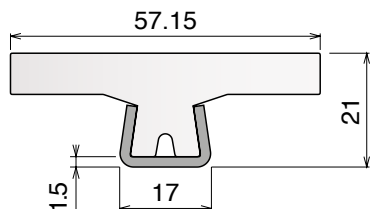

141 Guide rail

Material: **BluLub**, **Ti-White**, standard **UHMW-PE** and **AS** + Stainless steel AISI 304

Delivery: **Easy**
Standard

Stainless steel profile
thickness: 1,5 mm