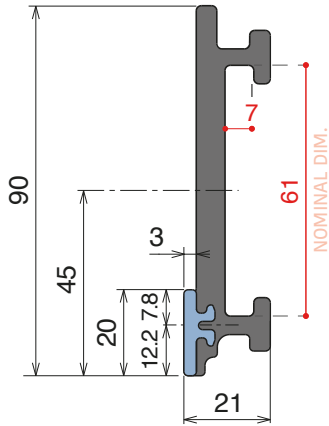

1077|1078

RS Side guide rail with Label saver - H. 90 mm

Fit on 60 x 6 mm | Material: **BluLub** + standard **UHMW-PE**

Delivery: **Easy Standard**

Article-Nr.	Version	Material	Availability	Supply
107700	A	Black+ BluLub	On request	3 m bars
107701	B	Black+ BluLub	On request	3 m bars