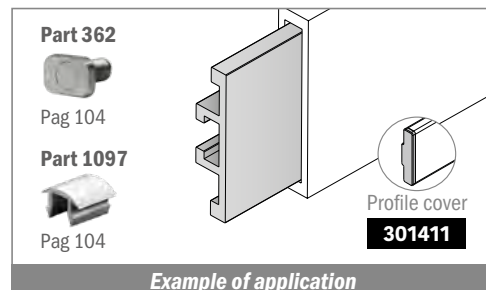

159-1088-1089 Aluminum Guide

Delivery: **Easy**
Standard

Used with part: 158 - 194 - 1096 - 189 - 1057 - 1077 - 193 - 187

Article-Nr.	A	B	Availability	Supply
15901C	50	6	Stock item	3 m bars
15901	50	6	On request	6 m bars
108801C	60	5	Stock item	3 m bars
108801	60	5	On request	6 m bars
108901C	60	6	Stock item	3 m bars
108901	60	6	On request	6 m bars