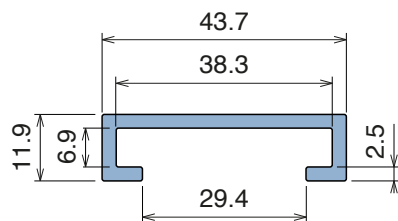

1082 C-Profile

Fit on 38.1 x 6.35 mm | Material: **BluLub**, **Ti-White** and standard **UHMW-PE**

Delivery: **Easy**
Standard

Article-Nr.	Material	Availability	Supply
108200BC	BluLub	On request	3 m bars
108200B	BluLub	On request	6 m bars
108203C	Ti-White	On request	3 m bars
108203	Ti-White	On request	6 m bars
108205C	Blue	On request	3 m bars
108205	Blue	On request	6 m bars

1044 C-Profile

Fit on 38,1 x 12,7 mm | Material: **BluLub**, **Ti-White** and standard **UHMW-PE**

Delivery: **Easy**
Standard