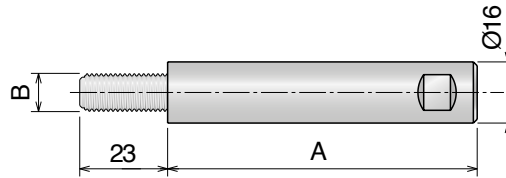

3005 Rod - Stainless steel

USED WITH PART: 341 - 345 - 3310

Delivery: **Easy**
Standard