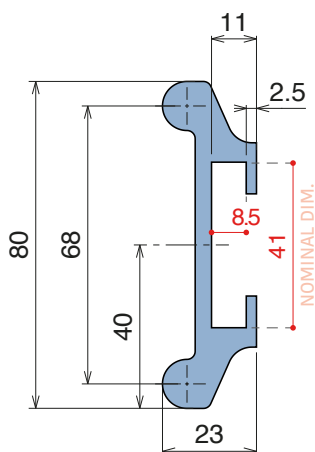

183 Side guide rail - H. 80 mm

Fit one 40 x 8 mm | Material: **BluLub** and standard **UHMW-PE**

Delivery: **Easy**
Standard

Article-Nr.	Material	Availability	Supply
18301BC	BluLub	Stock item	3 m bars
18301C	Black	Stock item	3 m bars
18305C	Blue	On request	3 m bars
18397C	Green	Stock item	3 m bars

Plate
40 x 8 mm

Option of application - Plate

Part 117
Pag 79

Option of application - M-Profile

Part 1055 Pag 79

Part 362 Part 1097

Pag 104 Pag 104

Option of application - Guide