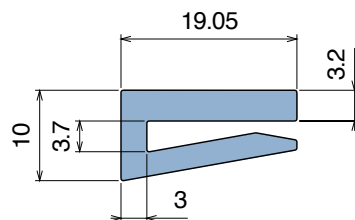

1016 J-Profile

Fit on 3 mm (1/8") | Material: **BluLub**, **Ti-White** and standard **UHMW-PE**

Delivery: **Easy**
Standard

Article-Nr.	Material	Availability	Supply
101600BC	BluLub	On request	3 m bars
101600B	BluLub	On request	6 m bars
101600B-30	BluLub	On request	30 m coils
101603C	Ti-White	Stock item	3 m bars
101603	Ti-White	On request	6 m bars
101603-30	Ti-White	Stock item	30 m coils
101601C	Black	On request	3 m bars
101601	Black	On request	6 m bars
101601-30	Black	On request	30 m coils
101605C	Blue	On request	3 m bars
101605	Blue	On request	6 m bars
101605-30	Blue	On request	30 m coils
101602C	Green	On request	3 m bars
101602	Green	On request	6 m bars
101602-30	Green	On request	30 m coils