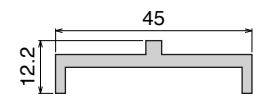

U-Profile

See product page for specific details and materials available.

109

Pag 35

1111

Pag 35

110

Pag 35

156

Pag 36

156

Pag 36

149

Pag 36

177

Pag 36

1059

Pag 37

178

Pag 37

111

Pag 37

1060

Pag 38

199

Pag 38

199

Pag 38

199 Staggered

Pag 38

1080

Pag 39

1081

Pag 39

133

Pag 39

148

Pag 40

157

Pag 40

157

Pag 40

118 Stainless steel

112 Stainless steel

147 Aluminum

Pag 41

Pag 41

Pag 41