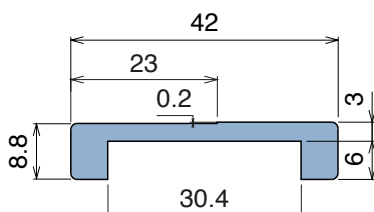

Staggered version

Article-Nr.	Material	Availability	Supply
19945B-30	BluLub	Stock item	30 m coils
19945W-30	Ti-White	On request	30 m coils
19945-30	Black	Stock item	30 m coils
19945BL-30	Blue	On request	30 m coils
19946-30	Green	Stock item	30 m coils