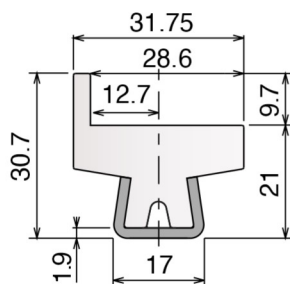

Delivery: **Easy** Standard

Stainless steel profile thickness: 1,5 mm

Article-Nr.	Material	Availability	Supply
12500BC	BluLub	On request	3 m bars
12501C	Ti-White	On request	3 m bars
12505C	Blue	On request	3 m bars

Stainless steel profile thickness: 1,9 mm

Article-Nr.	Material	Availability	Supply
12560BC	BluLub	On request	3 m bars
12563	Ti-White	Stock item	3 m bars
12563BLC	Blue	On request	3 m bars

Materiale / Material / Materialien:
 Profilo metallico: Acciaio inox AISI 304
 Metal profile: Stainless steel AISI 304
 Metallprofil: Edelstahl AISI 304