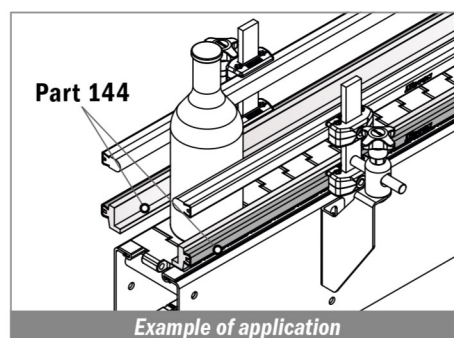

Article-Nr.	Material	Availability	Supply
14460BC	BluLub	On request	3 m bars
14463	Ti-White	Stock item	3 m bars
14463BLC	Blue	On request	3 m bars

Hygienic Version
NEW