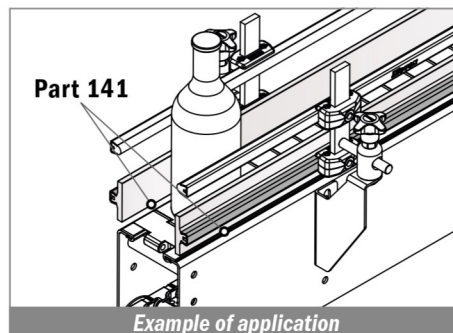

Article-Nr.	Material	Availability	Supply
14101BC	<i>BluLub</i>	On request	3 m bars
14101C	<i>Ti-White</i>	Stock item	3 m bars
14105C	Blue	On request	3 m bars
14101AC	AS	Stock item	3 m bars