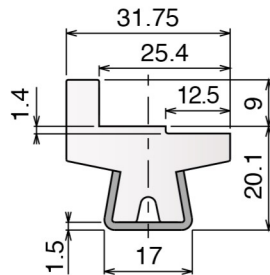

129 Guida conica / Guide rail / Konische Führung

Stainless steel profile thickness: 1,5 mm