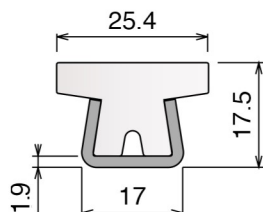

Stainless steel profile thickness: 1,9 mm

Article-Nr.	Material	Availability	Supply
14060BC	BluLub	On request	3 m bars
14063	Ti-White	Stock item	3 m bars
14063BLC	Blue	On request	3 m bars