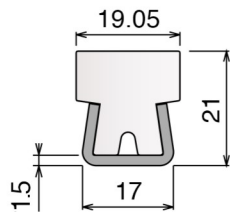

143 Guida conica / Guide rail / Konische Führung

Delivery: **Easy** Standard

Stainless steel profile thickness: 1,5 mm