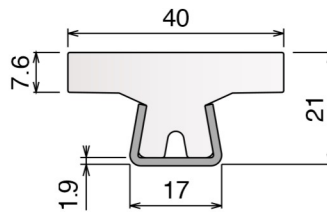

Stainless steel profile thickness: 1,9 mm