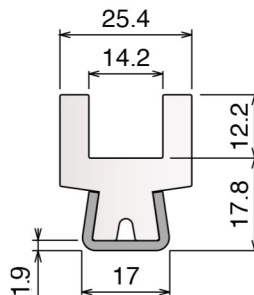

Article-Nr.	Material	Availability	Supply
14503C	BluLub	On request	3 m bars
14504C	Ti-White	On request	3 m bars
14505C	Blue	On request	3 m bars

Bendable profile, generally used with sideflexing belt 600 series.

Example of application

Stainless steel profile thickness: 1,9 mm

Article-Nr.	Material	Availability	Supply
14563	BluLub	On request	3 m bars
14564	Ti-White	On request	3 m bars
14565	Blue	On request	3 m bars

Bendable profile, generally used with sideflexing belt 600 series.

Example of application