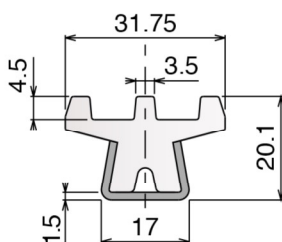

127 Guida conica / Guide rail / Konische Führung

Stainless steel profile thickness: 1,5 mm