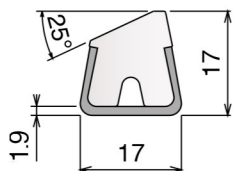

Stainless steel profile thickness: 1,9 mm