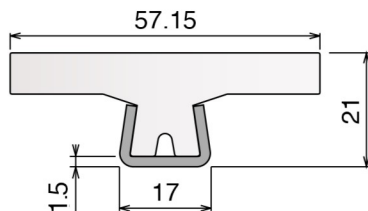

141 Guida conica / Guide rail / Konische Führung

Delivery: **Easy** **Standard**

Stainless steel profile thickness: 1,5 mm