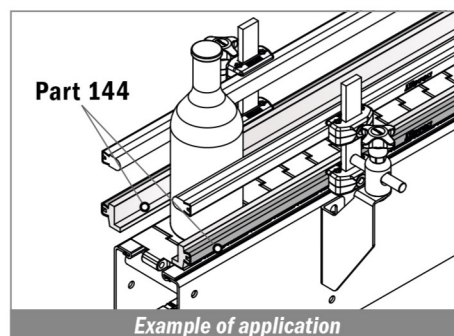

Article-Nr.	Material	Availability	Supply
14400BC	BluLub	On request	3 m bars
14401C	Ti-White	Stock item	3 m bars
14405C	Blue	On request	3 m bars