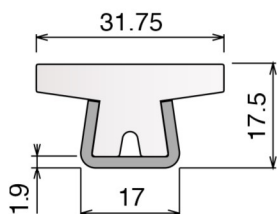

Stainless steel profile thickness: 1,9 mm

Article-Nr.	Material	Availability	Supply
14060BC	BluLub	On request	3 m bars
14063	Ti-White	Stock item	3 m bars
14063BLC	Blue	On request	3 m bars

146 Guida conica / Guide rail / Konische Führung

Stainless steel profile thickness: 1,5 mm

Article-Nr.	Material	Availability	Supply
14600BC	BluLub	On request	3 m bars
14601C	Ti-White	On request	3 m bars
14605C	Blue	On request	3 m bars

Stainless steel profile thickness: 1,9 mm