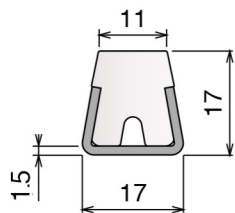

Materiale / Material / Materialien:
Profilo metallico: Acciaio inox AISI 304
Metal profile: Stainless steel AISI 304
Metallprofil: Edelstahl AISI 304

121 Guida conica / Guide rail / Konische Führung

Delivery: **Easy** **Standard**

Stainless steel profile thickness: 1,5 mm