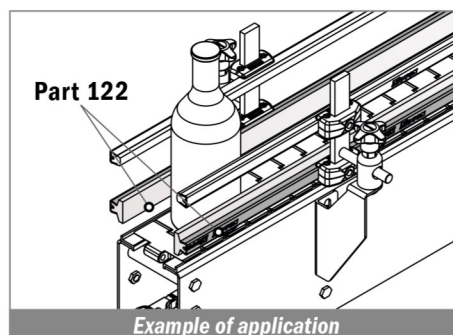

Article-Nr.	Material	Availability	Supply
12260BC	BluLub	On request	3 m bars
12263	Ti-White	Stock item	3 m bars
12263BLC	Blue	On request	3 m bars
12263A	AS	Stock item	3 m bars