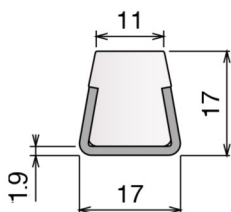

Hygienic
Version