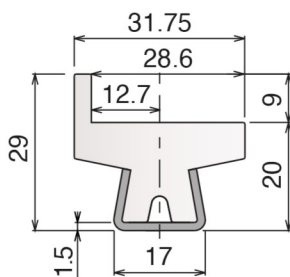

125 Guida conica / Guide rail / Konische Führung

Delivery: **Easy** Standard

Stainless steel profile thickness: 1,5 mm