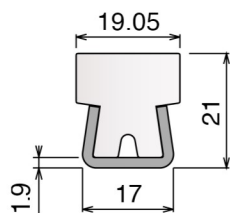

Stainless steel profile thickness: 1,9 mm