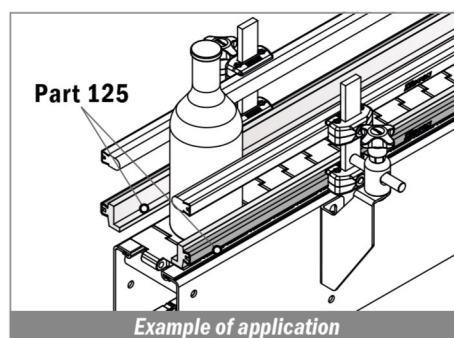

Article-Nr.	Material	Availability	Supply
12500BC	BluLub	On request	3 m bars
12501C	Ti-White	On request	3 m bars
12505C	Blue	On request	3 m bars