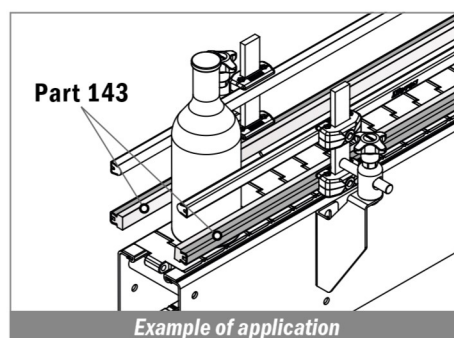

Article-Nr.	Material	Availability	Supply
14360BC	BluLub	On request	3 m bars
14363	Ti-White	Stock item	3 m bars
14365C	Blue	On request	3 m bars