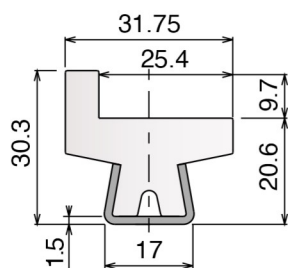

Materiale / Material / Materialien:
Profilo metallico: Acciaio inox AISI 304
Metal profile: Stainless steel AISI 304
Metallprofil: Edelstahl AISI 304

144 Guida conica / Guide rail / Konische Führung

Stainless steel profile thickness: 1,5 mm