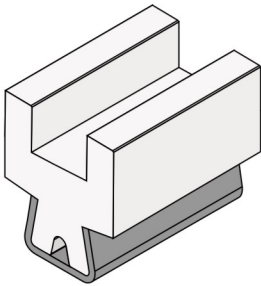

145 Guida conica / Guide rail / Konische Führung

Stainless steel profile thickness: 1,5 mm