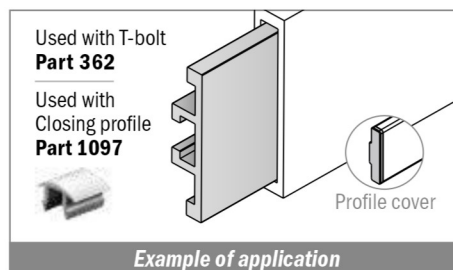

Used with Part:
158 - 187 - 189 - 193
1075 - 1077 - 1078 - 1042

Article-Nr.	A	B	Availability	Supply	Profile cover	Box
15901C	50	6	Stock item	3 m bars	301411	60 pcs
15901	50	6	On request	6 m bars	301411	60 pcs
108801C	60	5	Stock item	3 m bars	301412	60 pcs
108801	60	5	On request	6 m bars	301412	60 pcs
108901C	60	6	Stock item	3 m bars	301413	60 pcs
108901	60	6	On request	6 m bars	301413	60 pcs