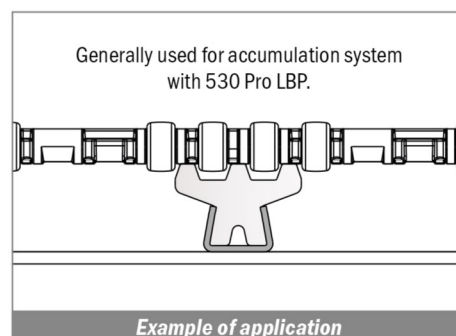

Article-Nr.	Material	Availability	Supply
12700BC	BluLub	On request	3 m bars
12701C	Ti-White	On request	3 m bars
12705C	Blue	On request	3 m bars