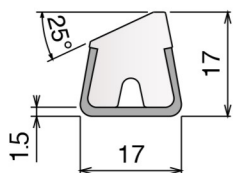

152 Guida conica / Guide rail / Konische Führung

Delivery: **Easy** **Standard**

Stainless steel profile thickness: 1,5 mm