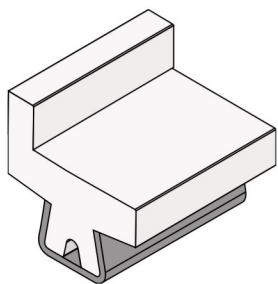

Materiale / Material / Materialien:
Profilo metallico: Acciaio inox AISI 304
Metal profile: Stainless steel AISI 304
Metallprofil: Edelstahl AISI 304

144 Guida conica / Guide rail / Konische Führung

Stainless steel profile thickness: 1,5 mm