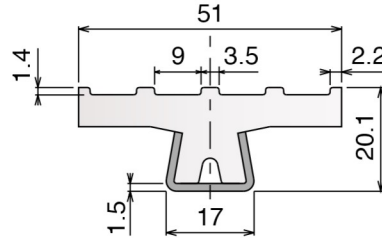

Materiale / Material / Materialien:
Profilo metallico: Acciaio inox AISI 304
Metal profile: Stainless steel AISI 304
Metallprofil: Edelstahl AISI 304

128 Guida conica / Guide rail / Konische Führung

Stainless steel profile thickness: 1,5 mm