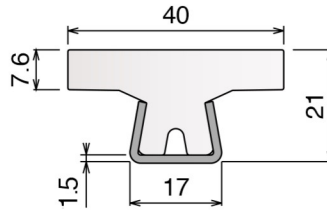

124 Guida conica / Guide rail / Konische Führung

Delivery: **Easy** **Standard**

Stainless steel profile thickness: 1,5 mm