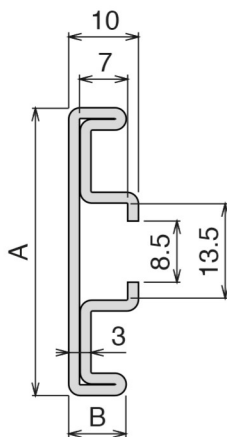

Used with
BOLT M8

Example of application

1055

Profilo in Acciaio inox / Stainless steel Profile / Edelstahlprofil

Delivery: **Easy** Standard

Used with part:
137 - 183 - 189
1079 - 1042

Article-Nr.	A	B	Availability	Supply	Profile cover	Box
105501C	40	8	Stock item	3 m bars	301409	60 pcs
105501	40	8	On request	6 m bars	301409	60 pcs
105503C	50	6	Stock item	3 m bars	301410	60 pcs
105503	50	6	On request	6 m bars	301410	60 pcs