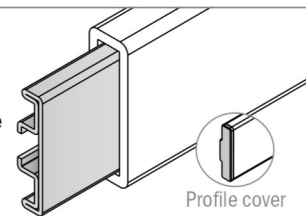

Used with part:
137 - 183 - 189
1079 - 1042

Article-Nr.	A	B	Availability	Supply	Profile cover	Box
105501C	40	8	Stock item	3 m bars	301409	60 pcs
105501	40	8	On request	6 m bars	301409	60 pcs
105503C	50	6	Stock item	3 m bars	301410	60 pcs
105503	50	6	On request	6 m bars	301410	60 pcs

Used with
BOLT M8

Used with
Closing profile
Part 1097