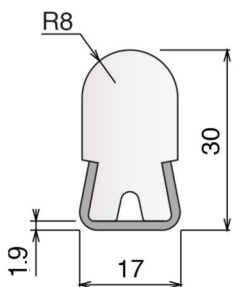

152 Guida conica / Guide rail / Konische Führung

Delivery: **Easy** **Standard**

Stainless steel profile thickness: 1,5 mm

Stainless steel profile thickness: 1,9 mm

Article-Nr.	Material	Availability	Supply
15200BC	BluLub	On request	3 m bars
15201C	Ti-White	Stock item	3 m bars
15205C	Blue	On request	3 m bars

Article-Nr.	Material	Availability	Supply
15260BC	BluLub	On request	3 m bars
15263	Ti-White	On request	3 m bars
15265C	Blue	On request	3 m bars

1067 Guida conica / Guide rail / Konische Führung

Stainless steel profile thickness: 1,5 mm

Stainless steel profile thickness: 1,9 mm

Article-Nr.	Material	Availability	Supply
106700BC	BluLub	On request	3 m bars
106701C	Ti-White	On request	3 m bars
106705C	Blue	On request	3 m bars

Article-Nr.	Material	Availability	Supply
106760BC	BluLub	On request	3 m bars
106763	Ti-White	On request	3 m bars
106765C	Blue	On request	3 m bars