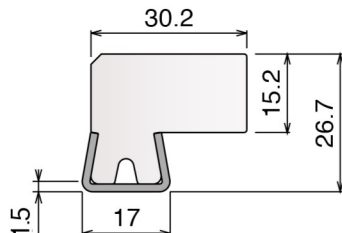

184 Guida conica / Guide rail / Konische Führung

Stainless steel profile thickness: 1,5 mm