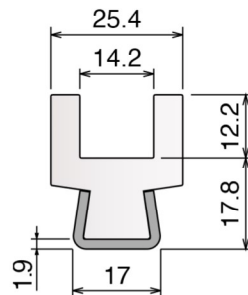

Article-Nr.	Material	Availability	Supply
14553B	BluLub	On request	3 m bars
14557B	BluLub	On request	6 m bars
14553	Ti-White	Stock item	3 m bars
14557	Ti-White	On request	6 m bars
14583	Blue	On request	3 m bars
14587	Blue	On request	6 m bars