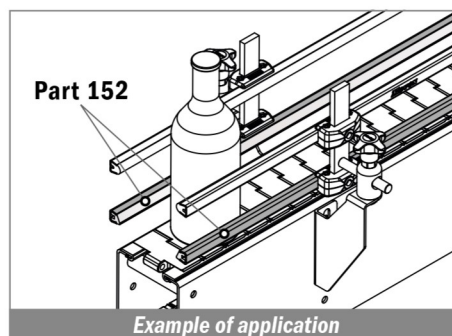

152 Guida conica / Guide rail / Konische Führung

Delivery: **Easy** **Standard**

Stainless steel profile thickness: 1,5 mm

Stainless steel profile thickness: 1,9 mm

Article-Nr.	Material	Availability	Supply
15200BC	BluLub	On request	3 m bars
15201C	Ti-White	Stock item	3 m bars
15205C	Blue	On request	3 m bars