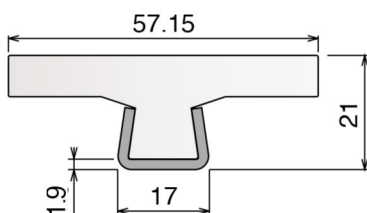

Hygienic Version
NEW