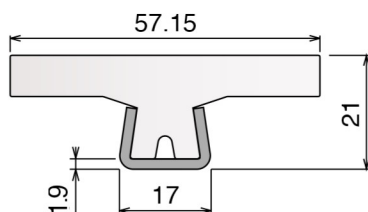

Stainless steel profile thickness: 1,9 mm