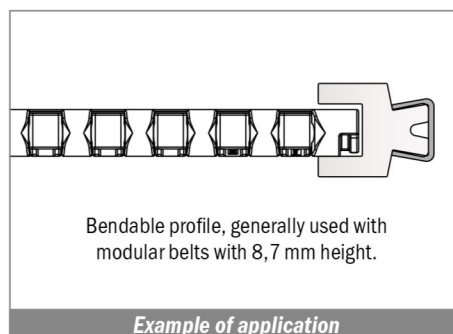

Article-Nr.	Material	Availability	Supply
108763	BluLub	On request	3 m bars
108764	Ti-White	On request	3 m bars
108765	Blue	On request	3 m bars