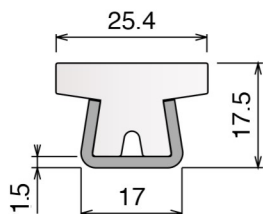

140 Guida conica / Guide rail / Konische Führung

Delivery: **Easy** **Standard**

Stainless steel profile thickness: 1,5 mm

Article-Nr.	Material	Availability	Supply
14000BC	BluLub	On request	3 m bars
14001C	Ti-White	Stock item	3 m bars
14005C	Blue	On request	3 m bars