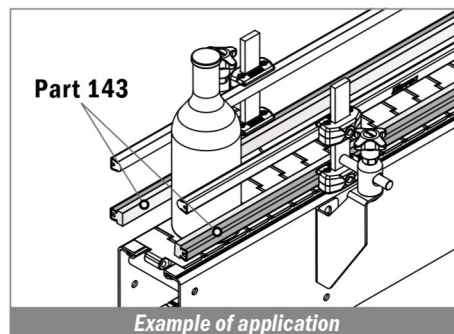

Article-Nr.	Material	Availability	Supply
14300BC	BluLub	On request	3 m bars
14301C	Ti-White	On request	3 m bars
14305C	Blue	On request	3 m bars