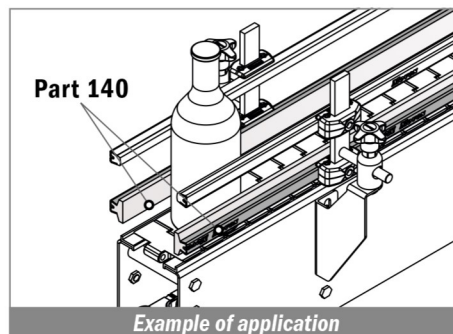

140 Guida conica / Guide rail / Konische Führung

Delivery: **Easy** **Standard**

Stainless steel profile thickness: 1,5 mm

Article-Nr.	Material	Availability	Supply
14000BC	BluLub	On request	3 m bars
14001C	Ti-White	Stock item	3 m bars
14005C	Blue	On request	3 m bars