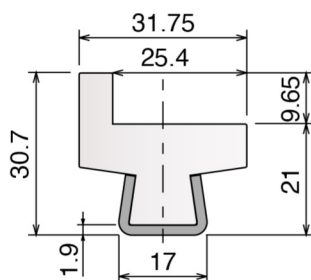

Article-Nr.	Material	Availability	Supply
14453B	BluLub	On request	3 m bars
14457B	BluLub	On request	6 m bars
14453	Ti-White	Stock item	3 m bars
14457	Ti-White	On request	6 m bars
14483	Blue	On request	3 m bars
14487	Blue	On request	6 m bars