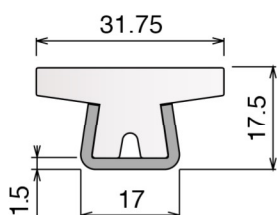

146 Guida conica / Guide rail / Konische Führung

Stainless steel profile thickness: 1,5 mm