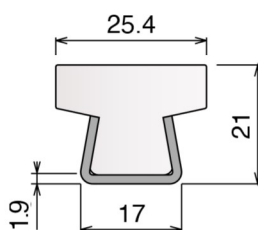

Hygienic Version
NEW