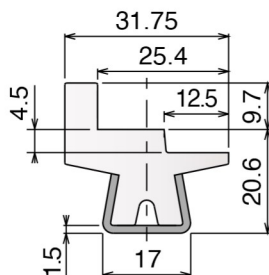

126 Guida conica / Guide rail / Konische Führung

Stainless steel profile thickness: 1,5 mm