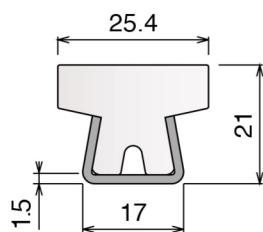

Materiale / Material / Materialien:
Profilo metallico: Acciaio inox AISI 304
Metal profile: Stainless steel AISI 304
Metallprofil: Edelstahl AISI 304

122 Guida conica / Guide rail / Konische Führung

Delivery: **Easy** **Standard**

Stainless steel profile thickness: 1,5 mm