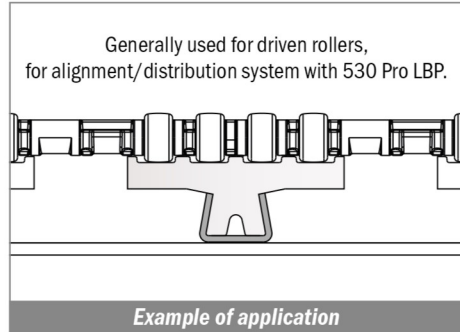

Article-Nr.	Material	Availability	Supply
12800BC	BluLub	On request	3 m bars
12801C	Ti-White	On request	3 m bars
12805C	Blue	On request	3 m bars