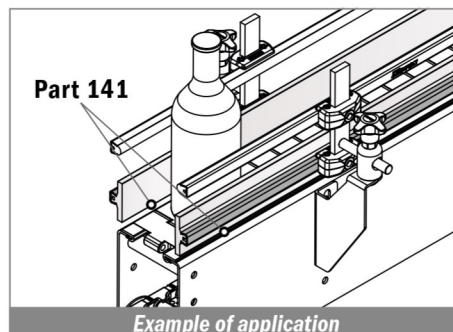

Article-Nr.	Material	Availability	Supply
14160BC	<i>BluLub</i>	On request	3 m bars
14163	<i>Ti-White</i>	Stock item	3 m bars
14163BLC	Blue	On request	3 m bars
14163A	AS	Stock item	3 m bars