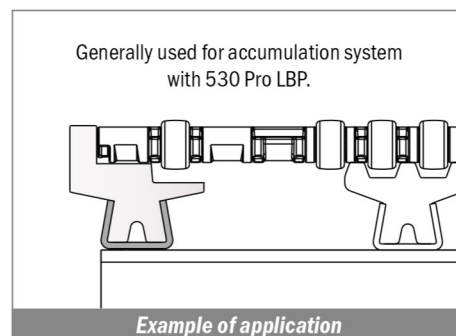

Article-Nr.	Material	Availability	Supply
12600BC	BluLub	On request	3 m bars
12601C	Ti-White	On request	3 m bars
12605C	Blue	On request	3 m bars