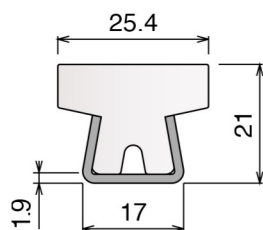

Stainless steel profile thickness: 1,9 mm