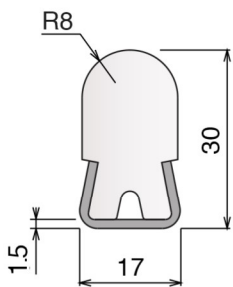

1067 Guida conica / Guide rail / Konische Führung

Stainless steel profile thickness: 1,5 mm

Stainless steel profile thickness: 1,9 mm