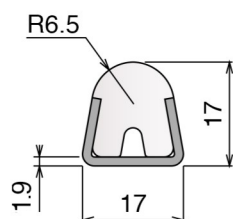

Stainless steel profile thickness: 1,9 mm