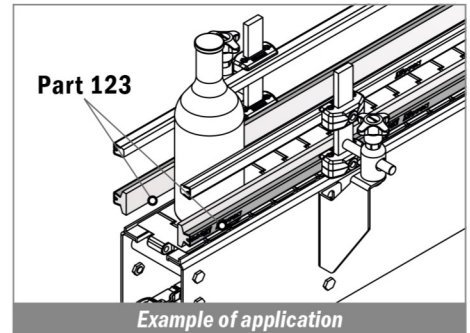

Article-Nr.	Material	Availability	Supply
12360BC	BluLub	On request	3 m bars
12363	Ti-White	Stock item	3 m bars
12363BLC	Blue	On request	3 m bars
12363A	AS	Stock item	3 m bars