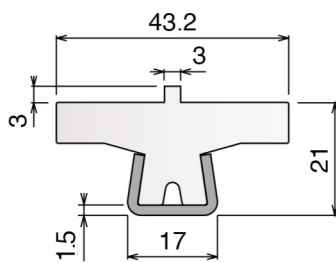

142 Guida conica / Guide rail / Konische Führung

Stainless steel profile thickness: 1,5 mm