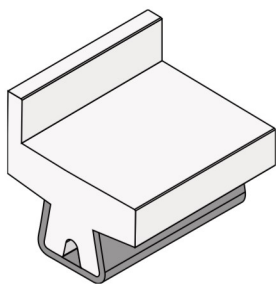

Stainless steel profile thickness: 1,9 mm

Article-Nr.	Material	Availability	Supply
14260BC	BluLub	On request	3 m bars
14263	Ti-White	On request	3 m bars
14263BLC	Blue	On request	3 m bars

125 Guida conica / Guide rail / Konische Führung

Delivery: **Easy** Standard

Stainless steel profile thickness: 1,5 mm

Article-Nr.	Material	Availability	Supply
12500BC	BluLub	On request	3 m bars
12501C	Ti-White	On request	3 m bars
12505C	Blue	On request	3 m bars