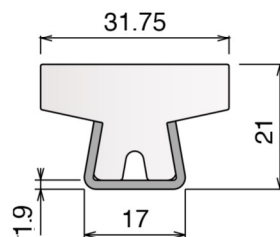

Hygienic Version
NEW