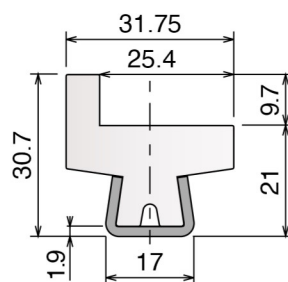

Stainless steel profile thickness: 1,9 mm