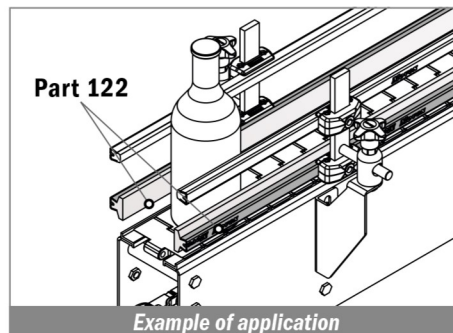

Article-Nr.	Material	Availability	Supply
12200BC	BluLub	On request	3 m bars
12201C	Ti-White	Stock item	3 m bars
12205C	Blue	On request	3 m bars
12201AC	AS	Stock item	3 m bars