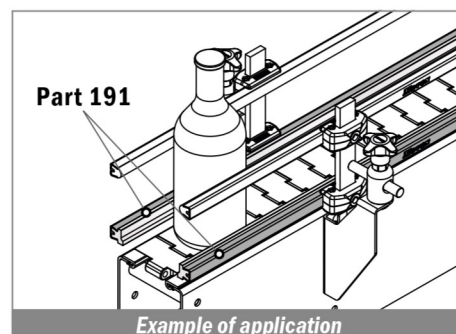

Article-Nr.	Material	Availability	Supply
19100BC	BluLub	On request	3 m bars
19101C	Ti-White	Stock item	3 m bars
19105C	Blue	On request	3 m bars