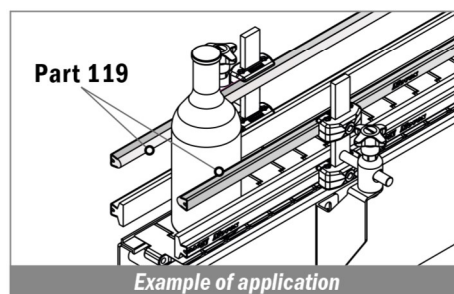

Article-Nr.	Material	Availability	Supply
11963B	BluLub	On request	3 m bars
11967B	BluLub	On request	6 m bars
11963	Ti-White	Stock item	3 m bars
11967	Ti-White	On request	6 m bars
11964C	Blue	On request	3 m bars
11964	Blue	On request	6 m bars
11963A	AS	Stock item	3 m bars
11967A	AS	On request	6 m bars