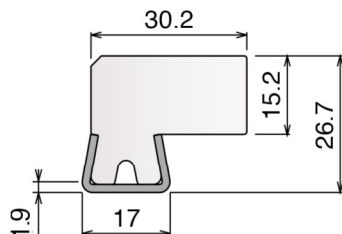

Stainless steel profile thickness: 1,9 mm