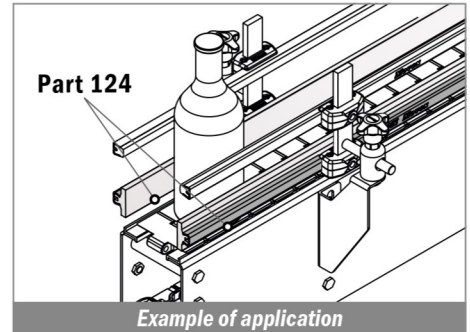

Article-Nr.	Material	Availability	Supply
12400BC	BluLub	On request	3 m bars
12401C	Ti-White	Stock item	3 m bars
12405C	Blue	On request	3 m bars
12401AC	AS	Stock item	3 m bars