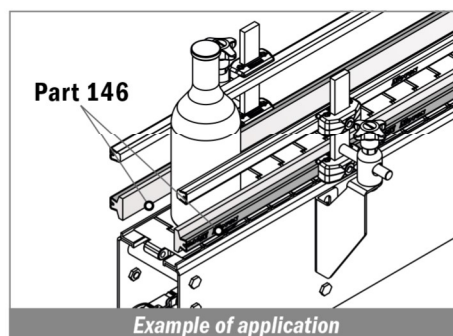

Article-Nr.	Material	Availability	Supply
14600BC	BluLub	On request	3 m bars
14601C	Ti-White	On request	3 m bars
14605C	Blue	On request	3 m bars