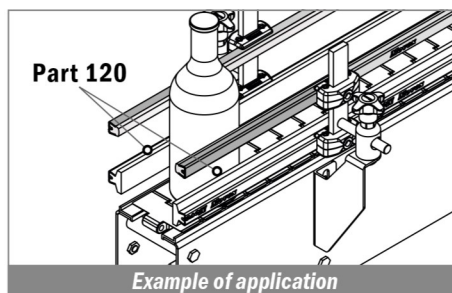

120 Guida conica / Guide rail / Konische Führung

Delivery: Easy Standard

Stainless steel profile thickness: 1,5 mm

Article-Nr.	Material	Availability	Supply
12001BC	BluLub	On request	3 m bars
12001B	BluLub	On request	6 m bars
12001C	Ti-White	Stock item	3 m bars
12001	Ti-White	On request	6 m bars
12005C	Blue	On request	3 m bars
12005	Blue	On request	6 m bars
12001AC	AS	Stock item	3 m bars
12001A	AS	On request	6 m bars