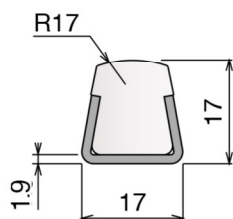

Hygienic
Version
NEW