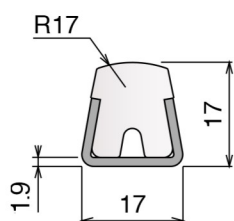

Stainless steel profile thickness: 1,9 mm