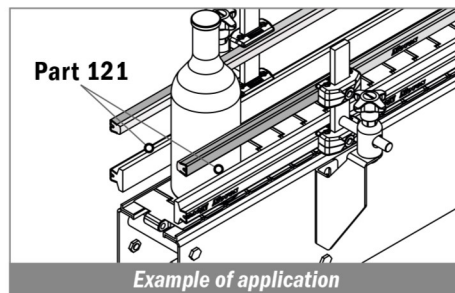

Article-Nr.	Material	Availability	Supply
12163B	BluLub	On request	3 m bars
12167B	BluLub	On request	6 m bars
12163	Ti-White	Stock item	3 m bars
12167	Ti-White	On request	6 m bars
12173	Blue	On request	3 m bars
12177	Blue	On request	6 m bars
12163A	AS	Stock item	3 m bars
12167A	AS	On request	6 m bars