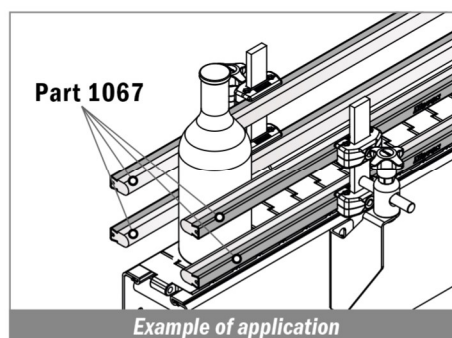

Article-Nr.	Material	Availability	Supply
106700BC	BluLub	On request	3 m bars
106701C	Ti-White	On request	3 m bars
106705C	Blue	On request	3 m bars