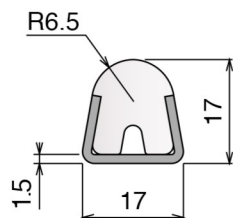

119 Guida conica / Guide rail / Konische Führung

Delivery: **Easy** Standard

Stainless steel profile thickness: 1,5 mm