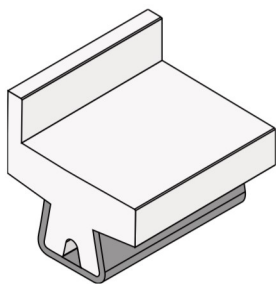

Delivery: **Easy** Standard

Stainless steel profile thickness: 1,5 mm

Article-Nr.	Material	Availability	Supply
12500BC	BluLub	On request	3 m bars
12501C	Ti-White	On request	3 m bars
12505C	Blue	On request	3 m bars

Stainless steel profile thickness: 1,9 mm

Article-Nr.	Material	Availability	Supply
12560BC	BluLub	On request	3 m bars
12563	Ti-White	Stock item	3 m bars
12563BLC	Blue	On request	3 m bars

Materiale / Material / Materialien:
 Profilo metallico: Acciaio inox AISI 304
 Metal profile: Stainless steel AISI 304
 Metallprofil: Edelstahl AISI 304