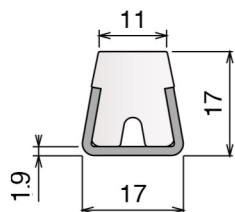

Delivery: **Easy** **Standard**

Stainless steel profile thickness: 1,5 mm

Article-Nr.	Material	Availability	Supply
12101BC	BluLub	On request	3 m bars
12101B	BluLub	On request	6 m bars
12101C	Ti-White	Stock item	3 m bars
12101	Ti-White	On request	6 m bars
12105C	Blue	On request	3 m bars
12105	Blue	On request	6 m bars
12101AC	AS	Stock item	3 m bars
12101A	AS	On request	6 m bars

Stainless steel profile thickness: 1,9 mm

Article-Nr.	Material	Availability	Supply
12163B	BluLub	On request	3 m bars
12167B	BluLub	On request	6 m bars
12163	Ti-White	Stock item	3 m bars
12167	Ti-White	On request	6 m bars
12173	Blue	On request	3 m bars
12177	Blue	On request	6 m bars
12163A	AS	Stock item	3 m bars
12167A	AS	On request	6 m bars