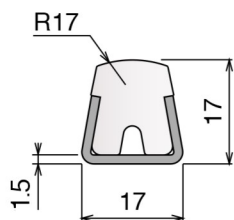

120 Guida conica / Guide rail / Konische Führung

Delivery: Easy Standard

Stainless steel profile thickness: 1,5 mm

Article-Nr.	Material	Availability	Supply
12001BC	BluLub	On request	3 m bars
12001B	BluLub	On request	6 m bars
12001C	Ti-White	Stock item	3 m bars
12001	Ti-White	On request	6 m bars
12005C	Blue	On request	3 m bars
12005	Blue	On request	6 m bars
12001AC	AS	Stock item	3 m bars
12001A	AS	On request	6 m bars