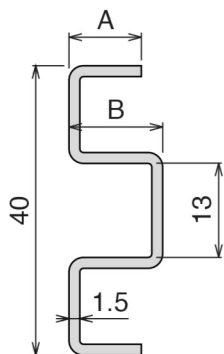

117

Profilo Omega / M-Profile / M-Profil

Delivery: **Easy** Standard