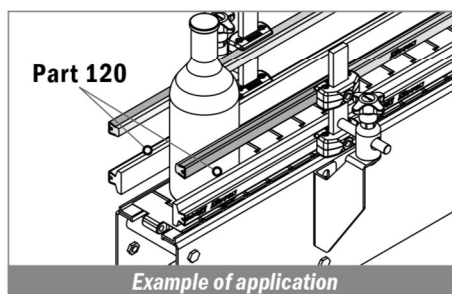

Article-Nr.	Material	Availability	Supply
12063B	BluLub	On request	3 m bars
12067B	BluLub	On request	6 m bars
12063	Ti-White	Stock item	3 m bars
12067	Ti-White	On request	6 m bars
12063BL	Blue	On request	3 m bars
12067BL	Blue	On request	6 m bars
12063A	AS	Stock item	3 m bars
12067A	AS	On request	6 m bars