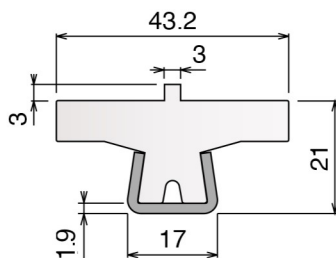

Stainless steel profile thickness: 1,9 mm

Article-Nr.	Material	Availability	Supply
14260BC	BluLub	On request	3 m bars
14263	Ti-White	On request	3 m bars
14263BLC	Blue	On request	3 m bars