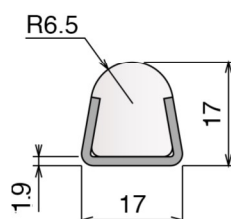

Hygienic Version