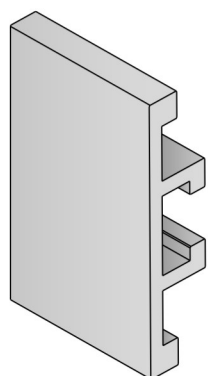

Used with
BOLT M8

Example of application

1055

Profilo in Acciaio inox / Stainless steel Profile / Edelstahlprofil

Delivery: **Easy** Standard

Used with part:
137 - 183 - 189
1079 - 1042

Article-Nr.	A	B	Availability	Supply	Profile cover	Box
105501C	40	8	Stock item	3 m bars	301409	60 pcs
105501	40	8	On request	6 m bars	301409	60 pcs
105503C	50	6	Stock item	3 m bars	301410	60 pcs
105503	50	6	On request	6 m bars	301410	60 pcs

Used with
BOLT M8

Used with
Closing profile
Part 1097

Example of application

Materiale / Material / Materialien:
 Acciaio inox AISI 304
 Stainless steel AISI 304
 Edelstahl AISI 304

159-1088-1089

Profilo in Alluminio / Aluminum Profile / Aluminium Profil

Used with Part:
 158 - 187 - 189 - 193
 1075 - 1077 - 1078 - 1042

Article-Nr.	A	B	Availability	Supply	Profile cover	Box
15901C	50	6	Stock item	3 m bars	301411	60 pcs
15901	50	6	On request	6 m bars	301411	60 pcs
108801C	60	5	Stock item	3 m bars	301412	60 pcs
108801	60	5	On request	6 m bars	301412	60 pcs
108901C	60	6	Stock item	3 m bars	301413	60 pcs
108901	60	6	On request	6 m bars	301413	60 pcs