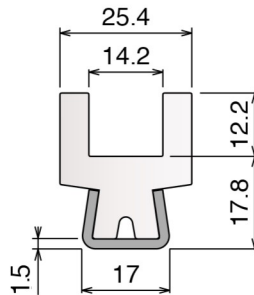

145 Guida conica / Guide rail / Konische Führung

Stainless steel profile thickness: 1,5 mm