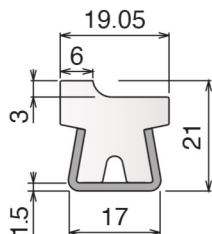

191 Guida conica / Guide rail / Konische Führung

Delivery: **Easy** Standard

Stainless steel profile thickness: 1,5 mm