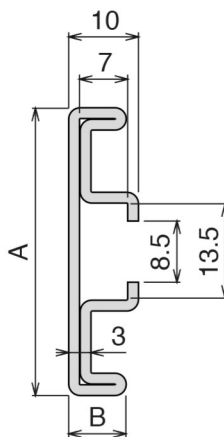

117 Profilo Omega / M-Profile / M-Profil

Delivery: **Easy** Standard

Used with part:
137 - 183 - 189 - 1079

Article-Nr.	A	B	Availability	Supply
11703C	6	10	Stock item	3 m bars
11703	6	10	On request	6 m bars
11701C	8	8	Stock item	3 m bars
11701	8	8	Stock item	6 m bars
11702C	10	10	Stock item	3 m bars
11702	10	10	On request	6 m bars

Used with
BOLT M8

Example of application

1055 Profilo in Acciaio inox / Stainless steel Profile / Edelstahlprofil

Delivery: **Easy** Standard

Used with part:
137 - 183 - 189
1079 - 1042

Article-Nr.	A	B	Availability	Supply	Profile cover	Box
105501C	40	8	Stock item	3 m bars	301409	60 pcs
105501	40	8	On request	6 m bars	301409	60 pcs
105503C	50	6	Stock item	3 m bars	301410	60 pcs
105503	50	6	On request	6 m bars	301410	60 pcs

Used with
BOLT M8

Used with
Closing profile
Part 1097

Profile cover

Example of application