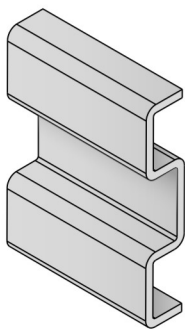

117 Profilo Omega / M-Profile / M-Profil

Delivery: **Easy** Standard

Used with part:
137 - 183 - 189 - 1079

Article-Nr.	A	B	Availability	Supply
11703C	6	10	Stock item	3 m bars
11703	6	10	On request	6 m bars
11701C	8	8	Stock item	3 m bars
11701	8	8	Stock item	6 m bars
11702C	10	10	Stock item	3 m bars
11702	10	10	On request	6 m bars

Used with
BOLT M8

Example of application

1055 Profilo in Acciaio inox / Stainless steel Profile / Edelstahlprofil

Delivery: **Easy** Standard

Used with part:
137 - 183 - 189
1079 - 1042

Article-Nr.	A	B	Availability	Supply	Profile cover	Box
105501C	40	8	Stock item	3 m bars	301409	60 pcs
105501	40	8	On request	6 m bars	301409	60 pcs
105503C	50	6	Stock item	3 m bars	301410	60 pcs
105503	50	6	On request	6 m bars	301410	60 pcs

Used with
BOLT M8

Used with
Closing profile
Part 1097

Profile cover

Example of application