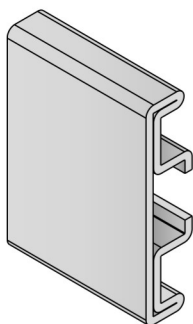

117 Profilo Omega / M-Profile / M-Profil

Delivery: **Easy** Standard

Used with part:
137 - 183 - 189 - 1079

Article-Nr.	A	B	Availability	Supply
11703C	6	10	Stock item	3 m bars
11703	6	10	On request	6 m bars
11701C	8	8	Stock item	3 m bars
11701	8	8	Stock item	6 m bars
11702C	10	10	Stock item	3 m bars
11702	10	10	On request	6 m bars

Used with
BOLT M8

Example of application

1055 Profilo in Acciaio inox / Stainless steel Profile / Edelstahlprofil

Delivery: **Easy** Standard

Used with part:
137 - 183 - 189
1079 - 1042

Article-Nr.	A	B	Availability	Supply	Profile cover	Box
105501C	40	8	Stock item	3 m bars	301409	60 pcs
105501	40	8	On request	6 m bars	301409	60 pcs
105503C	50	6	Stock item	3 m bars	301410	60 pcs
105503	50	6	On request	6 m bars	301410	60 pcs

Used with
BOLT M8

Used with
Closing profile
Part 1097

Profile cover

Example of application