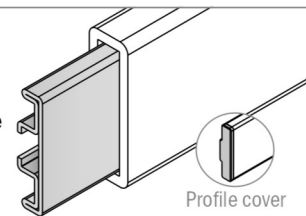

Used with
BOLT M8

Example of application

1055 Profilo in Acciaio inox / Stainless steel Profile / Edelstahlprofil

Delivery: **Easy** Standard

Used with part:
137 - 183 - 189
1079 - 1042

Article-Nr.	A	B	Availability	Supply	Profile cover	Box
105501C	40	8	Stock item	3 m bars	301409	60 pcs
105501	40	8	On request	6 m bars	301409	60 pcs
105503C	50	6	Stock item	3 m bars	301410	60 pcs
105503	50	6	On request	6 m bars	301410	60 pcs

Used with
BOLT M8

Used with
Closing profile
Part 1097

Profile cover

Example of application