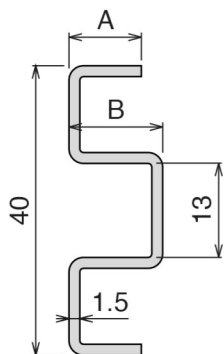

117 Profilo Omega / M-Profile / M-Profil

Delivery: **Easy** Standard

Used with part:
137 - 183 - 189 - 1079

Article-Nr.	A	B	Availability	Supply
11703C	6	10	Stock item	3 m bars
11703	6	10	On request	6 m bars
11701C	8	8	Stock item	3 m bars
11701	8	8	Stock item	6 m bars
11702C	10	10	Stock item	3 m bars
11702	10	10	On request	6 m bars

Used with
BOLT M8

Example of application

1055 Profilo in Acciaio inox / Stainless steel Profile / Edelstahlprofil

Delivery: **Easy** Standard

Used with part:
137 - 183 - 189
1079 - 1042

Article-Nr.	A	B	Availability	Supply	Profile cover	Box
105501C	40	8	Stock item	3 m bars	301409	60 pcs
105501	40	8	On request	6 m bars	301409	60 pcs
105503C	50	6	Stock item	3 m bars	301410	60 pcs
105503	50	6	On request	6 m bars	301410	60 pcs

Used with
BOLT M8

Used with
Closing profile
Part 1097

Profile cover

Example of application