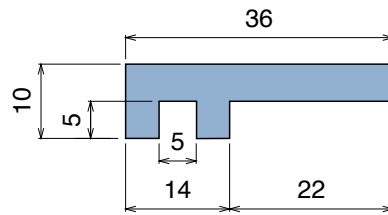

Profilo "L" / L-Profile / L-Profil

Delivery: **Easy** **Standard**

Article-Nr.	Material	Availability	Supply
105800BC	BluLub	On request	3 m bars
105800B	BluLub	On request	6 m bars
105803C	Ti-White	On request	3 m bars
105803	Ti-White	On request	6 m bars
105801C	Black	Stock item	3 m bars
105801	Black	On request	6 m bars
105805C	Blue	On request	3 m bars
105805	Blue	On request	6 m bars
105802C	Green	Stock item	3 m bars
105802	Green	On request	6 m bars