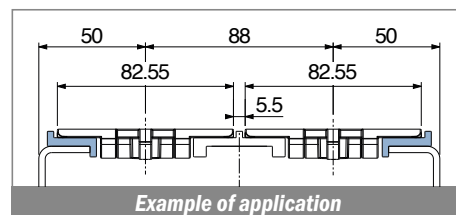

Article-Nr.	Material	Availability	Supply
17604	BluLub	On request	60 m coils
17603	Ti-White	On request	60 m coils
17601	Black	On request	60 m coils
17605	Blue	On request	60 m coils
17602	Green	Stock item	60 m coils