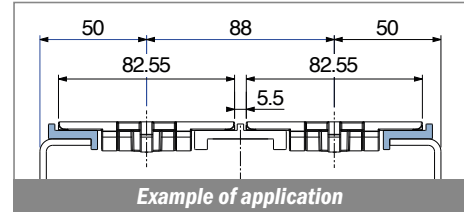

Article-Nr.	Material	Availability	Supply
107404	BluLub	On request	60 m coils
107403	Ti-White	On request	60 m coils
107401	Black	Stock item	60 m coils
107405	Blue	On request	60 m coils