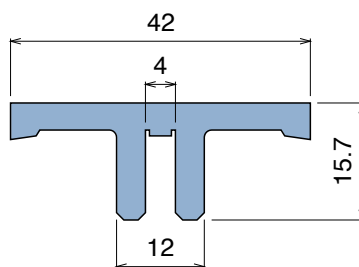

107 Profilo guida catena / Wear strip / Rückführleiste

Delivery: **Easy** **Standard**

Article-Nr.	Material	Availability	Supply
10704	BluLub	On request	60 m coils
10703	Ti-White	Stock item	60 m coils
10701	Black	On request	60 m coils
10705	Blue	On request	60 m coils
10702	Green	Stock item	60 m coils

Supports available
Part 230/231
Pag 446

108 Profilo T / T-profile / T-Profil

Delivery: **Easy** **Standard**

Article-Nr.	Material	Availability	Supply
10800BC	BluLub	On request	3 m bars
10800B	BluLub	Stock item	6 m bars
10803C	Ti-White	On request	3 m bars
10803	Ti-White	On request	6 m bars
10801C	Black	Stock item	3 m bars
10801	Black	On request	6 m bars
10805C	Blue	On request	3 m bars
10805	Blue	On request	6 m bars
10802C	Green	Stock item	3 m bars
10802	Green	Stock item	6 m bars