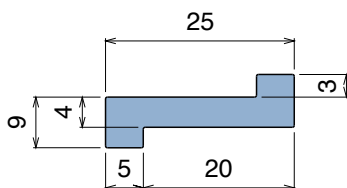

102 Profilo "Z" / Z-Profile / Z-Profil

Delivery: **Easy** **Standard**