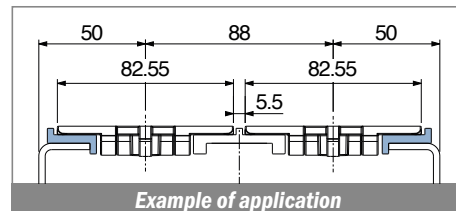

Article-Nr.	Material	Availability	Supply
10202B	BluLub	Stock item	60 m coils
10203	Ti-White	On request	60 m coils
10201	Black	Stock item	60 m coils
10205	Blue	On request	60 m coils
10202	Green	Stock item	60 m coils