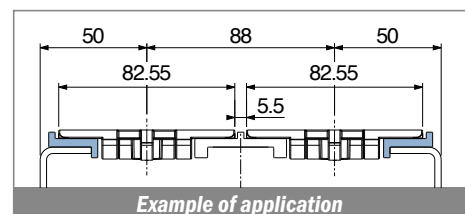

Article-Nr.	Material	Availability	Supply
10104	BluLub	On request	60 m coils
10103	Ti-White	On request	60 m coils
10101	Black	Stock item	60 m coils
10105	Blue	On request	60 m coils
10102	Green	Stock item	60 m coils