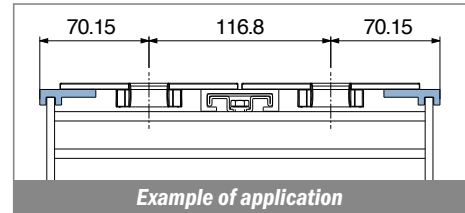

Profilo "L" / L-Profile / L-Profil

Delivery: **Easy** **Standard**

Article-Nr.	Material	Availability	Supply
105800BC	BluLub	On request	3 m bars
105800B	BluLub	On request	6 m bars
105803C	Ti-White	On request	3 m bars
105803	Ti-White	On request	6 m bars
105801C	Black	Stock item	3 m bars
105801	Black	On request	6 m bars
105805C	Blue	On request	3 m bars
105805	Blue	On request	6 m bars
105802C	Green	Stock item	3 m bars
105802	Green	On request	6 m bars