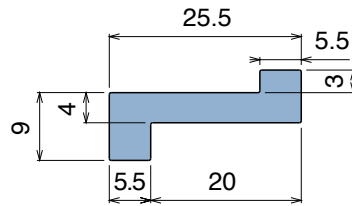

1074 Profilo "Z" / Z-Profile / Z-Profil

Delivery: **Easy** **Standard**