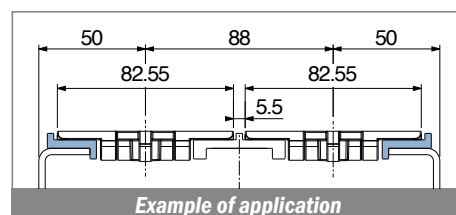

Article-Nr.	Material	Availability	Supply
10299B	BluLub	Stock item	60 m coils
10293	Ti-White	On request	60 m coils
10297	Black	On request	60 m coils
10295	Blue	On request	60 m coils
10298	Green	Stock item	60 m coils