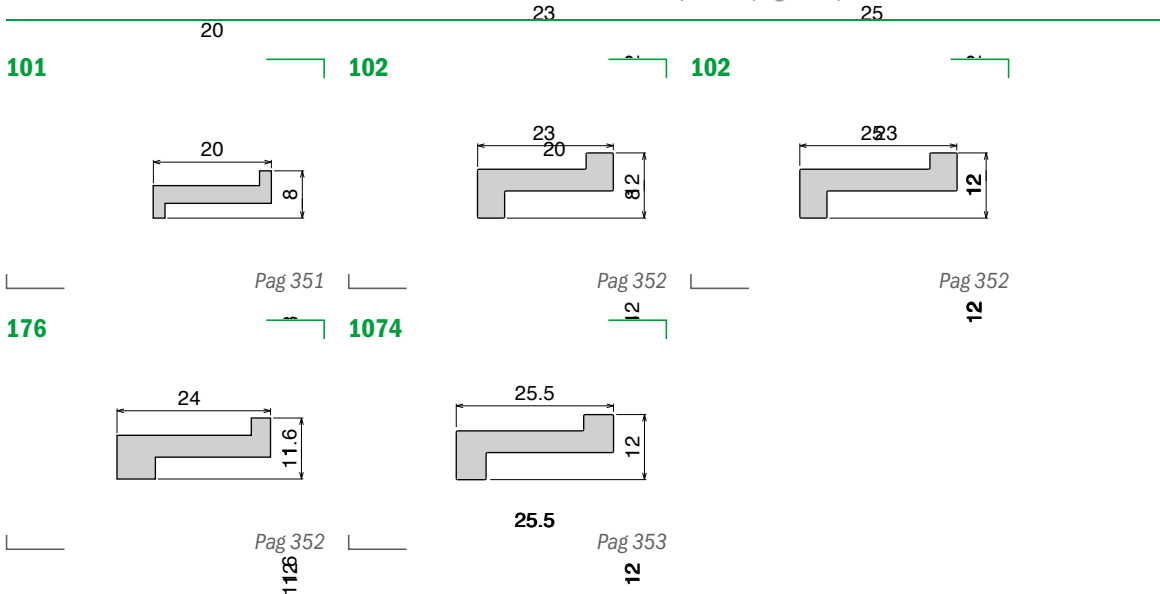

Extruded profiles

Z-Profile

See product page for specific details and materials available.

Special shape

See product page for specific details and materials available.

Material Info:

pg. 336->340

1058

Profilo "L" / L-Profile / L-Profil

Delivery: **Easy** **Standard**

Article-Nr.	Material	Availability	Supply
105800BC	BluLub	On request	3 m bars
105800B	BluLub	On request	6 m bars
105803C	Ti-White	On request	3 m bars
105803	Ti-White	On request	6 m bars
105801C	Black	Stock item	3 m bars
105801	Black	On request	6 m bars
105805C	Blue	On request	3 m bars
105805	Blue	On request	6 m bars
105802C	Green	Stock item	3 m bars
105802	Green	On request	6 m bars

174

Profilo "L" / L-Profile / L-Profil

Delivery: **Easy** **Standard**

Article-Nr.	Material	Availability	Supply
17404C	BluLub	On request	3 m bars
17404	BluLub	On request	6 m bars
17403C	Ti-White	On request	3 m bars
17403	Ti-White	On request	6 m bars
17401C	Black	Stock item	3 m bars
17401	Black	On request	6 m bars
17405C	Blue	On request	3 m bars
17405	Blue	On request	6 m bars
17402C	Green	Stock item	3 m bars
17402	Green	On request	6 m bars