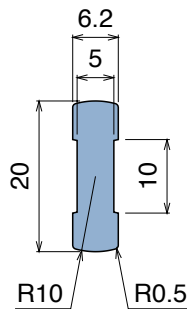

107 Profilo guida catena / Wear strip / Rückführleiste

Delivery: **Easy** **Standard**