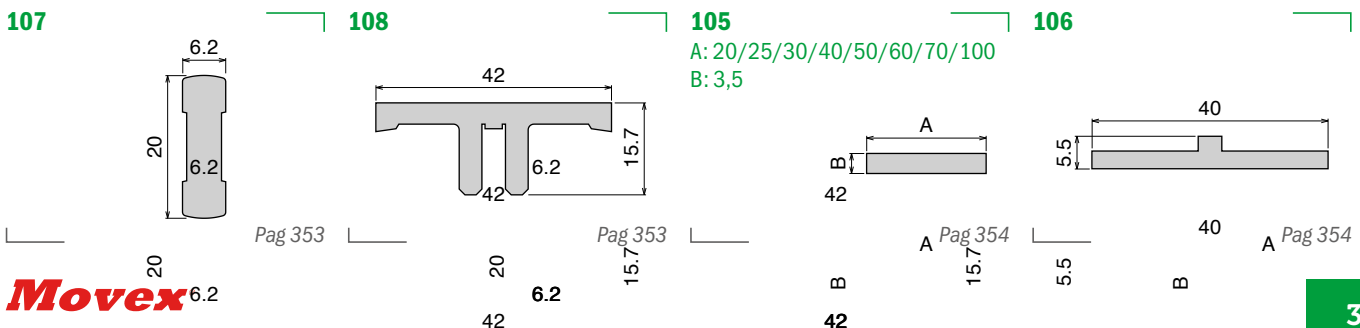

Material Info:

pg. 336->340