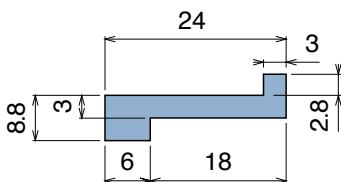

176 Profilo "Z" / Z-Profile / Z-Profil

Delivery: **Easy** **Standard**