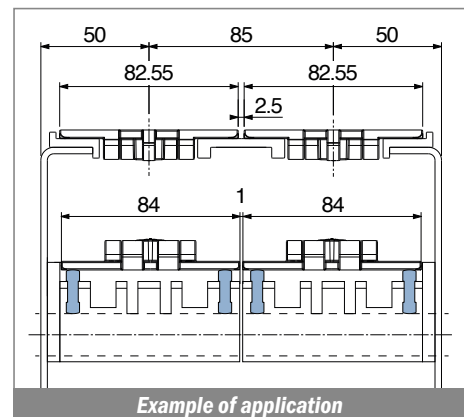

Article-Nr.	Material	Availability	Supply
10704	BluLub	On request	60 m coils
10703	Ti-White	Stock item	60 m coils
10701	Black	On request	60 m coils
10705	Blue	On request	60 m coils
10702	Green	Stock item	60 m coils