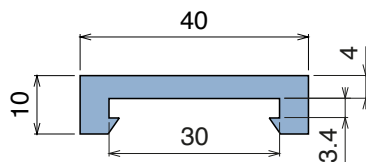

109

Profilo "U" / U-Profile / U-Profil

Delivery: **Easy** **Standard**