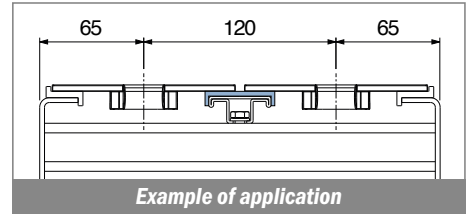

1080-1081

Guide estruse / Extruded profiles / Extrudiertes Profil

NEW 1080

Profilo "U" / U-Profile / U-Profil

Article-Nr.	Material	Availability	Supply
108000C	BluLub	On request	3 m bars
108003C	Ti-White	On request	3 m bars
108001C	Black	On request	3 m bars
108005C	Blue	On request	3 m bars
108002C	Green	On request	3 m bars