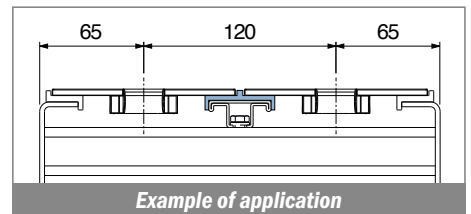

Article-Nr.	Material	Availability	Supply
108100BC	BluLub	On request	3 m bars
108100B	BluLub	On request	6 m bars
108103C	Ti-White	On request	3 m bars
108103	Ti-White	On request	6 m bars
108101C	Black	On request	3 m bars
108101	Black	On request	6 m bars
108105C	Blue	On request	3 m bars
108105	Blue	On request	6 m bars
108102C	Green	On request	3 m bars
108102	Green	On request	6 m bars