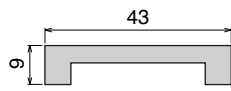

U-Profile

See product page for specific details and materials available.

109 **110** **156** **156**

149 **177** **1059** **178**

Pag 366

111 **1060** **199** **199**

199 Staggered **1080** **1081** **133**

148 **157** **157** **118 Stainless steel**

112 Stainless steel **147 Aluminum**