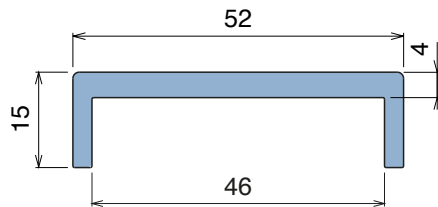

199 Profilo "U" / U-Profile / U-Profil

Delivery: **Easy** **Standard** Coils available