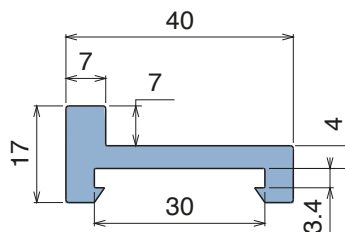

110

Profilo "U" / U-Profile / U-Profil

Delivery: **Easy** **Standard**

Article-Nr.	Material	Availability	Supply
11000BC	<i>BluLub</i>	On request	3 m bars
11000B	<i>BluLub</i>	On request	6 m bars
11000B-30	<i>BluLub</i>	On request	30 m coils
11003C	<i>Ti-White</i>	On request	3 m bars
11003	<i>Ti-White</i>	On request	6 m bars
11003-30	<i>Ti-White</i>	On request	30 m coils
11001C	Black	Stock item	3 m bars
11001	Black	On request	6 m bars
11001-30	Black	On request	30 m coils
11005C	Blue	On request	3 m bars
11005	Blue	On request	6 m bars
11005-30	Blue	On request	30 m coils
11002C	Green	Stock item	3 m bars
11002	Green	On request	6 m bars
11002-30	Green	On request	30 m coils

156

Profilo "U" / U-Profile / U-Profil

Delivery: **Easy** **Standard**

Article-Nr.	Material	Availability	Supply
15601BC	<i>BluLub</i>	On request	3 m bars
15601B	<i>BluLub</i>	On request	6 m bars
15603C	<i>Ti-White</i>	On request	3 m bars
15603	<i>Ti-White</i>	On request	6 m bars
15601C	Black	Stock item	3 m bars
15601	Black	On request	6 m bars
15605C	Blue	On request	3 m bars
15605	Blue	On request	6 m bars
15602C	Green	Stock item	3 m bars
15602	Green	On request	6 m bars

Article-Nr.	Material	Availability	Supply
15699BC	<i>BluLub</i>	Stock item	3 m bars
15699WC	<i>Ti-White</i>	On request	3 m bars
15699NC	Black	On request	3 m bars
15694C	Blue	On request	3 m bars
15699C	Green	Stock item	3 m bars