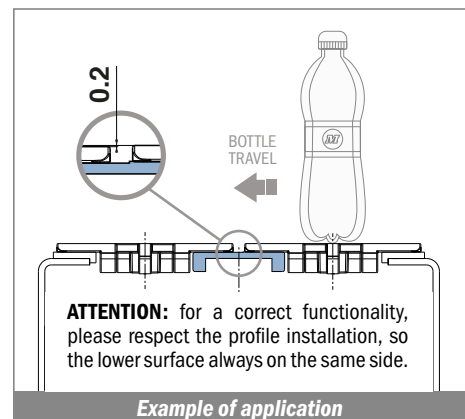

Article-Nr.	Material	Availability	Supply
19945B-30	BluLub	Stock item	30 m coils
19945W-30	Ti-White	On request	30 m coils
19945-30	Black	Stock item	30 m coils
19945BL-30	Blue	On request	30 m coils
19946-30	Green	Stock item	30 m coils