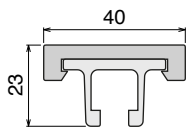

Pag 369

199 Staggered **1080** **1081** **133**

Pag 369

Pag 370

Pag 370

Pag 371

148 **157** **157** **118 Stainless steel**

Pag 371

Delivery: **Easy** **Standard** Fit on 3 mm (1/8")

North America STANDARD

Article-Nr.	Material	Availability	Supply
103400BC	BluLub	On request	3 m bars
103400B	BluLub	On request	6 m bars
103403C	Ti-White	Stock item	3 m bars
103403	Ti-White	On request	6 m bars
103405C	Blue	On request	3 m bars
103405	Blue	On request	6 m bars