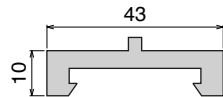

U-Profile

See product page for specific details and materials available.

109 **110** **156** **156**

Pag 365

149 **177** **1059** **178**

111 **1060** **199** **199**

199 Staggered **1080** **1081** **133**

148 **157** **157** **118 Stainless steel**

112 Stainless steel **147 Aluminum**