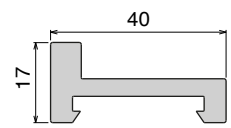

U-Profile

See product page for specific details and materials available.

109 **110** **156** **156**

Pag 365

149 **177** **1059** **178**

111 **1060** **199** **199**

199 Staggered **1080** **1081** **133**

148 **157** **157** **118 Stainless steel**

112 Stainless steel **147 Aluminum**