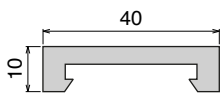

U-Profile

See product page for specific details and materials available.

109 **110** **156** **156**

Pag 364