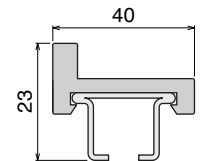

U-Profile

See product page for specific details and materials available.

109 **110** **156** **156**

149 **177** **1059** **178**

111 **1060** **199** **199**

199 Staggered **1080** **1081** **133**

Pag 371

148 **157** **157** **118 Stainless steel**

112 Stainless steel **147 Aluminum**