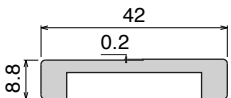

199 Staggered **1080** **1081** **133**

Pag 369