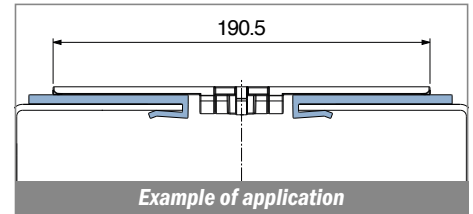

Delivery: **Easy** **Standard** Fit on 3 mm (1/8")

North America STANDARD

Article-Nr.	Material	Availability	Supply
103400BC	BluLub	On request	3 m bars
103400B	BluLub	On request	6 m bars
103403C	Ti-White	Stock item	3 m bars
103403	Ti-White	On request	6 m bars
103405C	Blue	On request	3 m bars
103405	Blue	On request	6 m bars