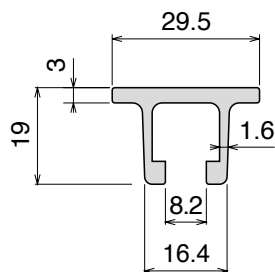

118 Profilo in Acciaio inox / Stainless steel profile / Edelstahl-Profil

Delivery: **Easy** **Standard**

Article-Nr.	Material	Availability	Supply
11801C	AISI 304	Stock item	3 m bars
11801	AISI 304	Stock item	6 m bars
11802C	AISI 430	Stock item	3 m bars
11802	AISI 430	On request	6 m bars

112 Profilo in Acciaio inox / Stainless steel profile / Edelstahl-Profil

Delivery: **Easy** **Standard**

Article-Nr.	Material	Availability	Supply	Profile cover
11201C	AISI 304	Stock item	3 m bars	301401
11201	AISI 304	Stock item	6 m bars	301401
11202C	AISI 430	Stock item	3 m bars	301401
11202	AISI 430	Stock item	6 m bars	301401

147 Profilo in alluminio / Aluminum profile / Aluminium-Profil

Delivery: **Easy** **Standard**

Article-Nr.	Material	Availability	Supply	Profile cover
14701C	Aluminum	Stock item	3 m bars	301402
14701	Aluminum	Stock item	6 m bars	301402