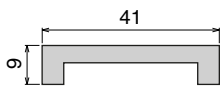

111 **1060** **199** **199**

Pag 368