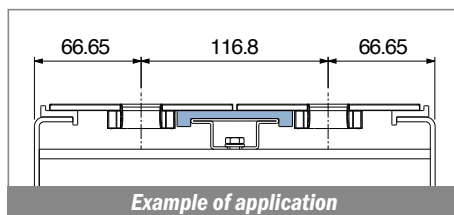

Article-Nr.	Material	Availability	Supply
106000BC	BluLub	On request	3 m bars
106000B	BluLub	On request	6 m bars
106003C	Ti-White	On request	3 m bars
106003	Ti-White	On request	6 m bars
106001C	Black	Stock item	3 m bars
106001	Black	On request	6 m bars
106005C	Blue	On request	3 m bars
106005	Blue	On request	6 m bars
106002C	Green	Stock item	3 m bars
106002	Green	Stock item	6 m bars