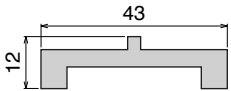

149 **177** **1059** **178**

Pag 366