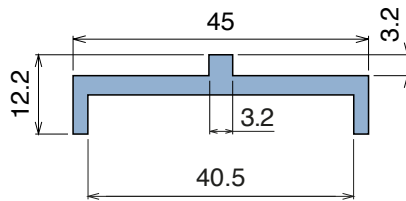

NEW 1081

Profilo "U" / U-Profile / U-Profil