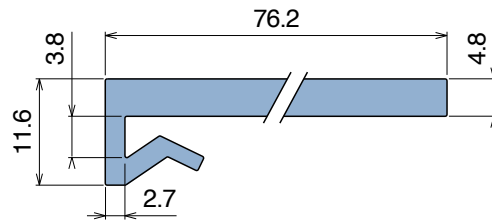

Delivery: **Easy** **Standard** Fit on 3 mm (1/8")

North America STANDARD

Article-Nr.	Material	Availability	Supply
103400BC	BluLub	On request	3 m bars
103400B	BluLub	On request	6 m bars
103403C	Ti-White	Stock item	3 m bars
103403	Ti-White	On request	6 m bars
103405C	Blue	On request	3 m bars
103405	Blue	On request	6 m bars