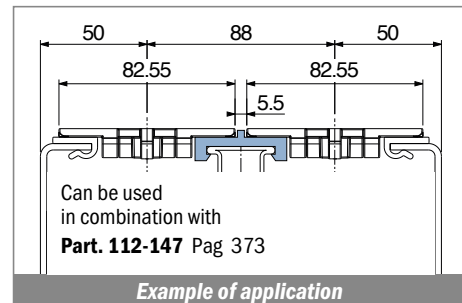

Article-Nr.	Material	Availability	Supply
11000BC	<i>BluLub</i>	On request	3 m bars
11000B	<i>BluLub</i>	On request	6 m bars
11000B-30	<i>BluLub</i>	On request	30 m coils
11003C	<i>Ti-White</i>	On request	3 m bars
11003	<i>Ti-White</i>	On request	6 m bars
11003-30	<i>Ti-White</i>	On request	30 m coils
11001C	Black	Stock item	3 m bars
11001	Black	On request	6 m bars
11001-30	Black	On request	30 m coils
11005C	Blue	On request	3 m bars
11005	Blue	On request	6 m bars
11005-30	Blue	On request	30 m coils
11002C	Green	Stock item	3 m bars
11002	Green	On request	6 m bars
11002-30	Green	On request	30 m coils