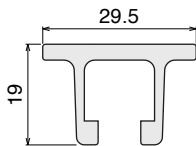

U-Profile

See product page for specific details and materials available.

109 **110** **156** **156**

149 **177** **1059** **178**

111 **1060** **199** **199**

199 Staggered **1080** **1081** **133**

148 **157** **157** **118 Stainless steel**

112 Stainless steel **147 Aluminum**

Pag 373