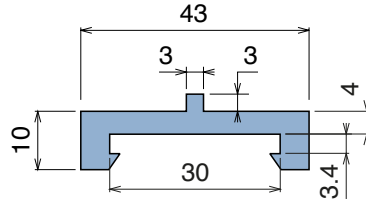

110

Profilo "U" / U-Profile / U-Profil

Delivery: **Easy** **Standard**