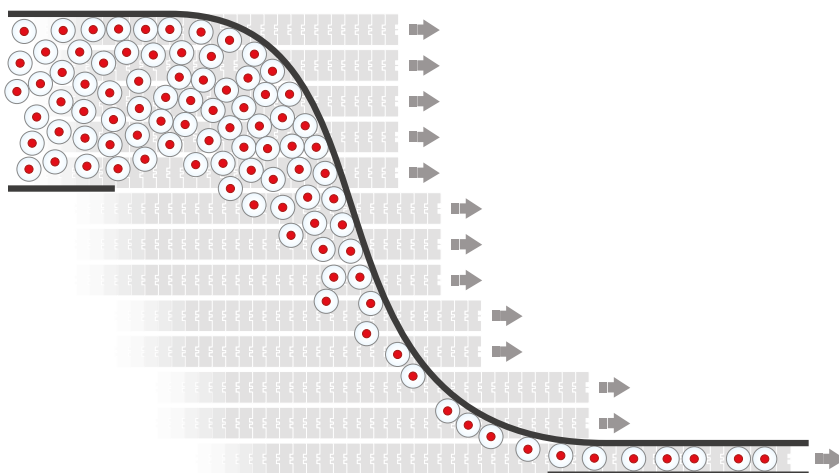

Staggered version

Article-Nr.	Material	Availability	Supply
19945B-30	BluLub	Stock item	30 m coils
19945W-30	Ti-White	On request	30 m coils
19945-30	Black	Stock item	30 m coils
19945BL-30	Blue	On request	30 m coils
19946-30	Green	Stock item	30 m coils