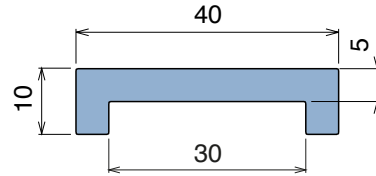

1059

Profilo "U" / U-Profile / U-Profil

Delivery: **Easy** **Standard** Coils available