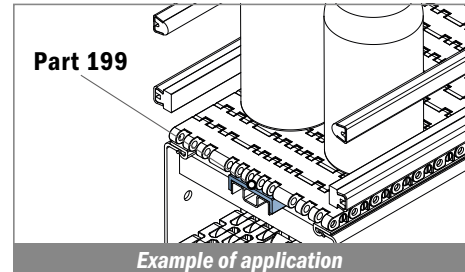

Article-Nr.	Material	Availability	Supply
19976BC	BluLub	On request	3 m bars
19976B	BluLub	On request	6 m bars
19976C	Ti-White	Stock item	3 m bars
19976	Ti-White	On request	6 m bars
19976BLC	Blue	On request	3 m bars
19976BL	Blue	On request	6 m bars