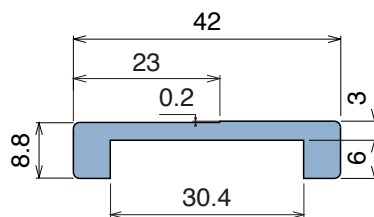

Staggered version