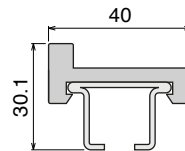

U-Profile

See product page for specific details and materials available.

109 **110** **156** **156**

149 **177** **1059** **178**

111 **1060** **199** **199**

199 Staggered **1080** **1081** **133**

148 **157** **157** **118 Stainless steel**

Pag 372

112 Stainless steel **147 Aluminum**