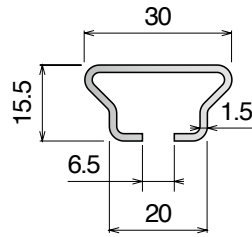

Delivery: **Easy** **Standard** Fit on 3 mm (1/8")

North America STANDARD

Article-Nr.	Material	Availability	Supply
103400BC	BluLub	On request	3 m bars
103400B	BluLub	On request	6 m bars
103403C	Ti-White	Stock item	3 m bars
103403	Ti-White	On request	6 m bars
103405C	Blue	On request	3 m bars
103405	Blue	On request	6 m bars

157

Profilo "U" assemblato clip-on / U-Profile assembled clip-on / U-Profil montiert clip-on

Article-Nr.	Material	Metal	Availability	Supply
15799BC	<i>BluLub</i>	AISI 304	On request	3 m bars
15799WC	<i>Ti-White</i>	AISI 304	On request	3 m bars
15799NC	Black	AISI 304	On request	3 m bars
15799BLC	Blue	AISI 304	On request	3 m bars
15799C	Green	AISI 304	On request	3 m bars

118 Profilo in Acciaio inox / Stainless steel profile / Edelstahl-Profil

Delivery: **Easy** **Standard**

Article-Nr.	Material	Availability	Supply
11801C	AISI 304	Stock item	3 m bars
11801	AISI 304	Stock item	6 m bars
11802C	AISI 430	Stock item	3 m bars
11802	AISI 430	On request	6 m bars