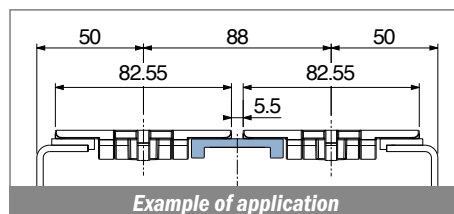

Article-Nr.	Material	Availability	Supply
17701BC	BluLub	Stock item	3 m bars
17701B	BluLub	On request	6 m bars
17701B-30	BluLub	On request	30 m coils
17703C	Ti-White	On request	3 m bars
17703	Ti-White	On request	6 m bars
17703-30	Ti-White	On request	30 m coils
17701C	Black	Stock item	3 m bars
17701	Black	Stock item	6 m bars
17701-30	Black	On request	30 m coils
17705C	Blue	On request	3 m bars
17705	Blue	On request	6 m bars
17705-30	Blue	On request	30 m coils
17702C	Green	Stock item	3 m bars
17702	Green	On request	6 m bars
17702-30	Green	On request	30 m coils