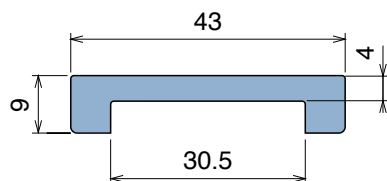

177

Profilo "U" / U-Profile / U-Profil

Delivery: **Easy** **Standard**