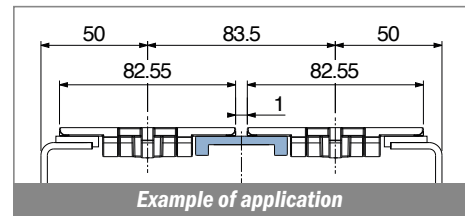

Article-Nr.	Material	Availability	Supply
105901BC	<i>BluLub</i>	Stock item	3 m bars
105901B	<i>BluLub</i>	On request	6 m bars
105901B-30	<i>BluLub</i>	On request	30 m coils
105903C	<i>Ti-White</i>	On request	3 m bars
105903	<i>Ti-White</i>	On request	6 m bars
105903-30	<i>Ti-White</i>	On request	30 m coils
105901C	Black	Stock item	3 m bars
105901	Black	On request	6 m bars
105901-30	Black	On request	30 m coils
105905C	Blue	On request	3 m bars
105905	Blue	On request	6 m bars
105905-30	Blue	On request	30 m coils
105902C	Green	Stock item	3 m bars
105902	Green	On request	6 m bars
105902-30	Green	On request	30 m coils