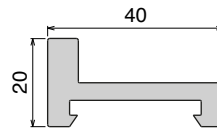

U-Profile

See product page for specific details and materials available.

109 **110** **156** **156**

Pag 365

149 **177** **1059** **178**

111 **1060** **199** **199**

199 Staggered **1080** **1081** **133**

148 **157** **157** **118 Stainless steel**

112 Stainless steel **147 Aluminum**