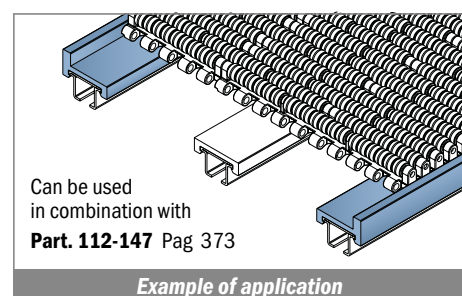

Article-Nr.	Material	Availability	Supply
15699BC	<i>BluLub</i>	Stock item	3 m bars
15699WC	<i>Ti-White</i>	On request	3 m bars
15699NC	Black	On request	3 m bars
15694C	Blue	On request	3 m bars
15699C	Green	Stock item	3 m bars