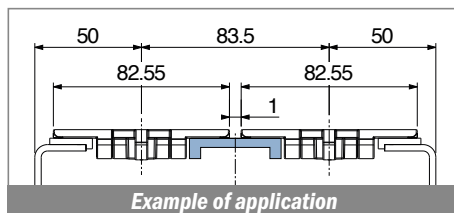

Article-Nr.	Material	Availability	Supply
11101BC	BluLub	Stock item	3 m bars
11101B	BluLub	On request	6 m bars
11101B-30	BluLub	On request	30 m coils
11103C	Ti-White	On request	3 m bars
11103	Ti-White	On request	6 m bars
11103-30	Ti-White	On request	30 m coils
11101C	Black	Stock item	3 m bars
11101	Black	Stock item	6 m bars
11101-30	Black	Stock item	30 m coils
11105C	Blue	On request	3 m bars
11105	Blue	On request	6 m bars
11105-30	Blue	On request	30 m coils
11102C	Green	Stock item	3 m bars
11102	Green	Stock item	6 m bars
11102-30	Green	On request	30 m coils