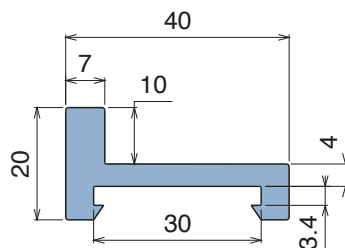

156

Profilo "U" / U-Profile / U-Profil

Delivery: **Easy** **Standard**

Article-Nr.	Material	Availability	Supply
15601BC	<i>BluLub</i>	On request	3 m bars
15601B	<i>BluLub</i>	On request	6 m bars
15603C	<i>Ti-White</i>	On request	3 m bars
15603	<i>Ti-White</i>	On request	6 m bars
15601C	Black	Stock item	3 m bars
15601	Black	On request	6 m bars
15605C	Blue	On request	3 m bars
15605	Blue	On request	6 m bars
15602C	Green	Stock item	3 m bars
15602	Green	On request	6 m bars