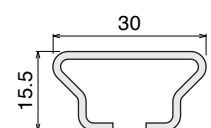

U-Profile

See product page for specific details and materials available.

109 **110** **156** **156**

149 **177** **1059** **178**

111 **1060** **199** **199**

199 Staggered **1080** **1081** **133**

148 **157** **157** **118 Stainless steel**

Pag 373

112 Stainless steel **147 Aluminum**