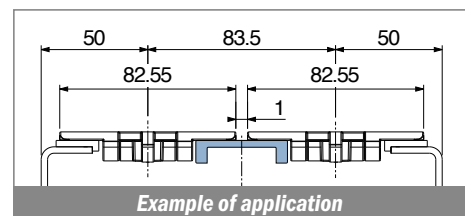

Article-Nr.	Material	Availability	Supply
17801BC	<i>BluLub</i>	Stock item	3 m bars
17801B	<i>BluLub</i>	On request	6 m bars
17801B-30	<i>BluLub</i>	Stock item	30 m coils
17803C	<i>Ti-White</i>	On request	3 m bars
17803	<i>Ti-White</i>	On request	6 m bars
17803-30	<i>Ti-White</i>	Stock item	30 m coils
17801C	Black	Stock item	3 m bars
17801	Black	On request	6 m bars
17801-30	Black	On request	30 m coils
17805C	Blue	On request	3 m bars
17805	Blue	On request	6 m bars
17805-30	Blue	On request	30 m coils
17802C	Green	Stock item	3 m bars
17802	Green	On request	6 m bars
17802-30	Green	Stock item	30 m coils