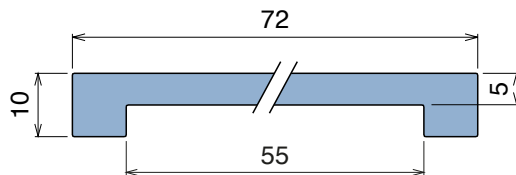

1060

Profilo "U" / U-Profile / U-Profil

Delivery: **Easy** **Standard** Coils available