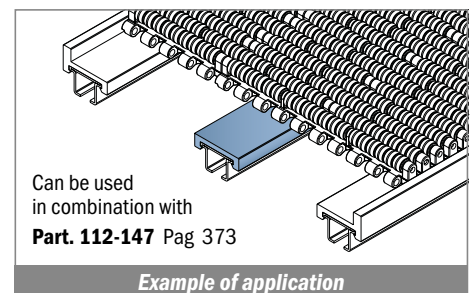

Delivery: **Easy** **Standard** Fit on 3 mm (1/8")

North America STANDARD

Article-Nr.	Material	Availability	Supply
103400BC	BluLub	On request	3 m bars
103400B	BluLub	On request	6 m bars
103403C	Ti-White	Stock item	3 m bars
103403	Ti-White	On request	6 m bars
103405C	Blue	On request	3 m bars
103405	Blue	On request	6 m bars

109

Profilo "U" / U-Profile / U-Profil

Delivery: **Easy** **Standard**

Article-Nr.	Material	Availability	Supply
10901BC	BluLub	Stock item	3 m bars
10901B	BluLub	On request	6 m bars
10901B-30	BluLub	On request	30 m coils
10903C	Ti-White	Stock item	3 m bars
10903	Ti-White	Stock item	6 m bars
10903-30	Ti-White	On request	30 m coils
10901C	Black	Stock item	3 m bars
10901	Black	Stock item	6 m bars
10901-30	Black	Stock item	30 m coils
10905C	Blue	On request	3 m bars
10905	Blue	On request	6 m bars
10905-30	Blue	On request	30 m coils
10902C	Green	Stock item	3 m bars
10902	Green	Stock item	6 m bars
10902-30	Green	On request	30 m coils