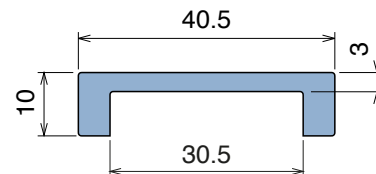

178

Profilo "U" / U-Profile / U-Profil

Delivery: **Easy** **Standard** Coils available