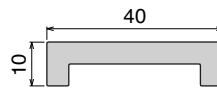

U-Profile

See product page for specific details and materials available.

109 **110** **156** **156**

149 **177** **1059** **178**

Pag 367

111 **1060** **199** **199**

199 Staggered **1080** **1081** **133**

148 **157** **157** **118 Stainless steel**

112 Stainless steel **147 Aluminum**