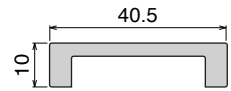

U-Profile

See product page for specific details and materials available.

109 **110** **156** **156**

149 **177** **1059** **178**

Pag 367

111 **1060** **199** **199**

199 Staggered **1080** **1081** **133**

148 **157** **157** **118 Stainless steel**

112 Stainless steel **147 Aluminum**