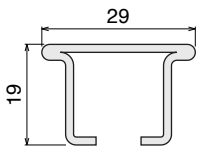

112 Stainless steel **147 Aluminum**

Pag 373