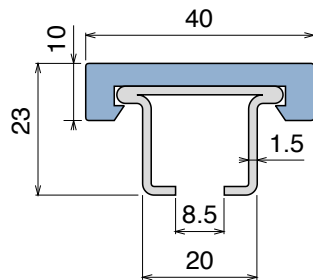

133

Profilo "U" assemblato clip-on / U-Profile assembled clip-on / U-Profil montiert clip-on

Delivery: **Easy** **Standard**