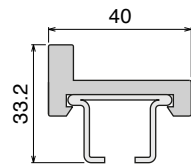

U-Profile

See product page for specific details and materials available.

109 **110** **156** **156**

149 **177** **1059** **178**

111 **1060** **199** **199**

199 Staggered **1080** **1081** **133**

148 **157** **157** **118 Stainless steel**

Pag 372

112 Stainless steel **147 Aluminum**