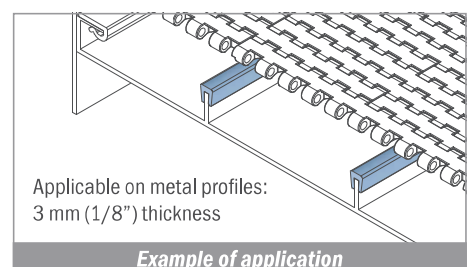

1003 Copri profilo / Bar cap / Abdeckprofil

Delivery: **Easy** **Standard** Fit on 3 mm (1/8")

Article-Nr.	Material	Availability	Supply
100300B-30	BluLub	Stock item	30 m coils
100303-30	Ti-White	Stock item	30 m coils
100305-30	Blue	On request	30 m coils