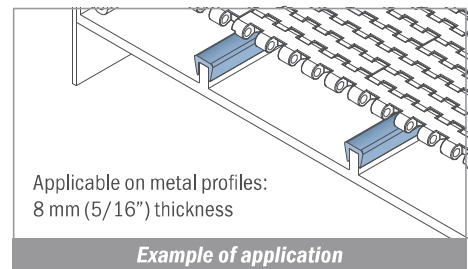

NEW

1086

Copri profilo / Bar cap / Abdeckprofil

Fit on 8 mm (5/16")

Article-Nr.	Material	Availability	Supply
108600B-30	BluLub	On request	30 m coils
108603-30	Ti-White	On request	30 m coils
108605-30	Blue	On request	30 m coils