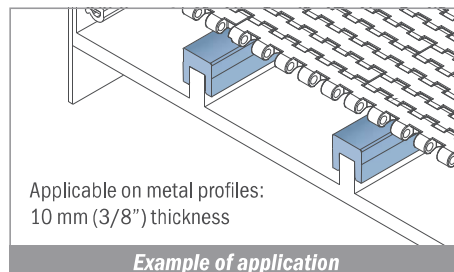

Article-Nr.	Material	Availability	Supply
101300BC	BluLub	On request	3 m bars
101300B	BluLub	On request	6 m bars
101303C	Ti-White	On request	3 m bars
101303	Ti-White	On request	6 m bars
101305C	Blue	On request	3 m bars
101305	Blue	On request	6 m bars