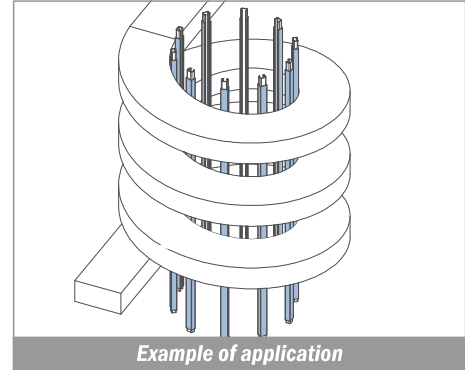

Article-Nr.	Material	Availability	Supply
105200BC	BluLub	On request	3 m bars
105200B	BluLub	On request	6 m bars
105203C	Ti-White	Stock item	3 m bars
105203	Ti-White	On request	6 m bars
105205C	Blue	On request	3 m bars
105205	Blue	On request	6 m bars