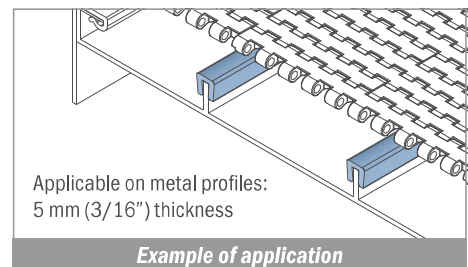

Article-Nr.	Material	Availability	Supply
100600B-30	BluLub	On request	30 m coils
100603-30	Ti-White	Stock item	30 m coils
100605-30	Blue	On request	30 m coils