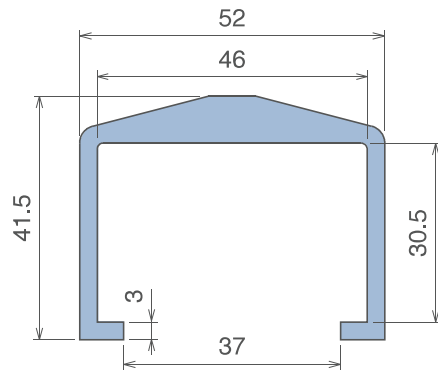

180 Copri profilo / Bar cover / Abdeckprofil

Fit on 30.5 x 46 mm