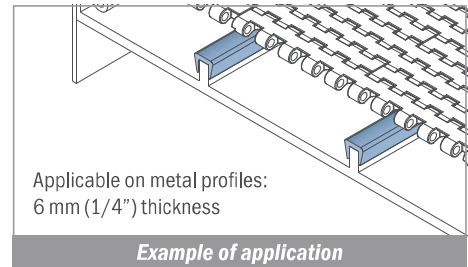

1010

Copri profilo / Bar cap / Abdeckprofil

Delivery: **Easy** **Standard** Fit on 6 mm (1/4")

Article-Nr.	Material	Availability	Supply
101000B-30	BluLub	On request	30 m coils
101003-30	Ti-White	Stock item	30 m coils
101005-30	Blue	On request	30 m coils