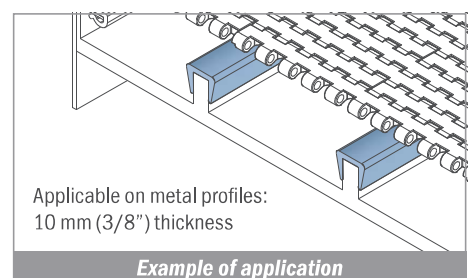

Article-Nr.	Material	Availability	Supply
101100B-30	BluLub	On request	30 m coils
101103-30	Ti-White	On request	30 m coils
101105-30	Blue	On request	30 m coils