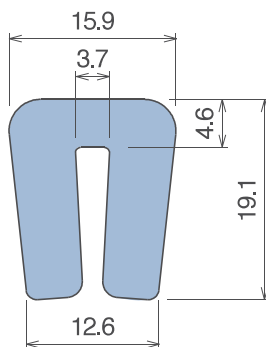

NEW 1085

Copri profilo / Bar cap / Abdeckprofil

Fit on 3 mm (1/8")