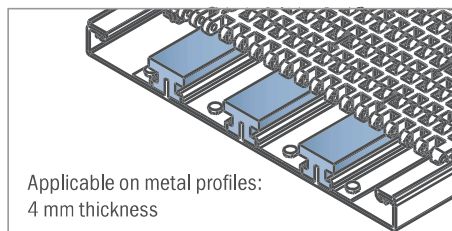

Article-Nr.	Material	Availability	Supply
109504C	BluLub	On request	3 m bars
109503C	Ti-White	On request	3 m bars
109501C	Blue	On request	3 m bars

Applicable on metal profiles:
4 mm thickness
Can be also used with chains.

Example of application