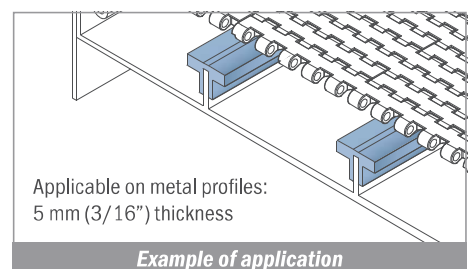

Article-Nr.	Material	Availability	Supply
100703BC	BluLub	Stock item	3 m bars
100703B	BluLub	On request	6 m bars
100703C	Ti-White	Stock item	3 m bars
100703	Ti-White	On request	6 m bars
100705C	Blue	On request	3 m bars
100705	Blue	On request	6 m bars