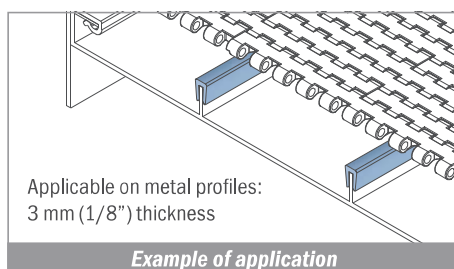

Article-Nr.	Material	Availability	Supply
108500BC	BluLub	On request	3 m bars
108500B	BluLub	On request	6 m bars
108500B-30	BluLub	On request	30 m coils
108503C	Ti-White	On request	3 m bars
108503	Ti-White	On request	6 m bars
108503-30	Ti-White	On request	30 m coils
108505C	Blue	On request	3 m bars
108505	Blue	On request	6 m bars
108505-30	Blue	On request	30 m coils