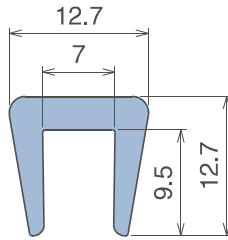

1009

Copri profilo / Bar cap / Abdeckprofil

Delivery: **Easy** **Standard** Fit on 6 mm (1/4")