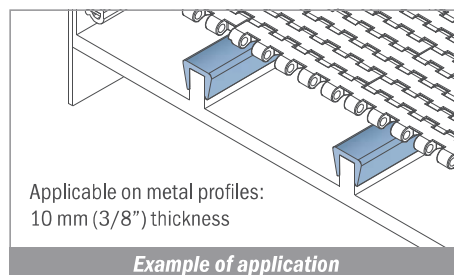

Article-Nr.	Material	Availability	Supply
101200B-30	BluLub	On request	30 m coils
101203-30	Ti-White	Stock item	30 m coils
101205-30	Blue	On request	30 m coils