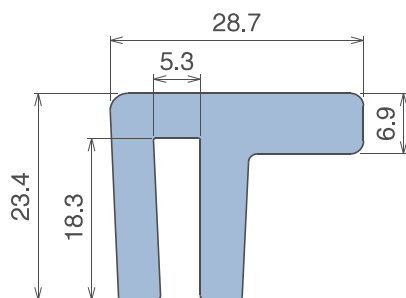

Generally used with sideflex belt.

Example of application

1008

Copri profilo / Bar cap / Abdeckprofil

Delivery: **Easy** **Standard** Fit on 5 mm (3/16")

Article-Nr.	Material	Availability	Supply
100803BC	BluLub	Stock item	3 m bars
100803B	BluLub	On request	6 m bars
100803C	Ti-White	Stock item	3 m bars
100803	Ti-White	Stock item	6 m bars
100805C	Blue	On request	3 m bars
100805	Blue	On request	6 m bars