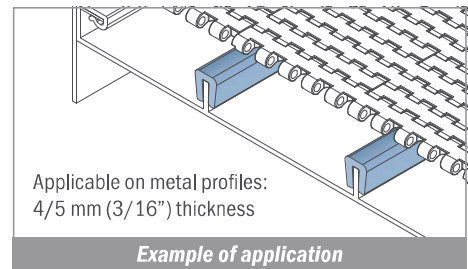

Article-Nr.	Material	Availability	Supply
15300C	BluLub	Stock item	3 m bars
15300	BluLub	On request	6 m bars
15300-30	BluLub	Stock item	30 m coils
15303C	Ti-White	Stock item	3 m bars
15303	Ti-White	On request	6 m bars
15303-30	Ti-White	Stock item	30 m coils
15305C	Blue	On request	3 m bars
15305	Blue	On request	6 m bars
15305-30	Blue	On request	30 m coils
15302C	Green	Stock item	3 m bars
15302	Green	On request	6 m bars
15302-30	Green	On request	30 m coils