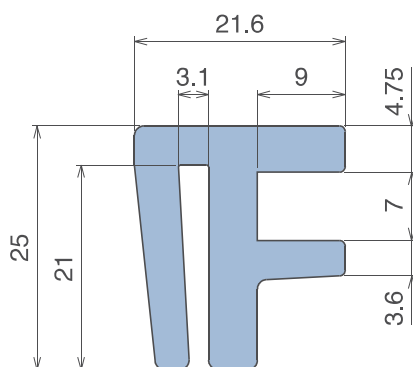

1040

Copri profilo / Bar cap / Abdeckprofil

Delivery: **Easy** **Standard** Fit on 3 mm (1/8")