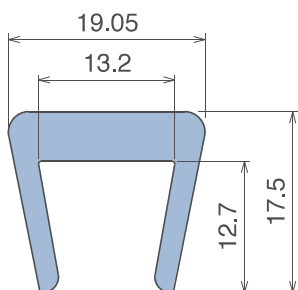

1012 Copri profilo / Bar cap / Abdeckprofil

Delivery: **Easy** **Standard** Fit on 12/13 mm (1/2")