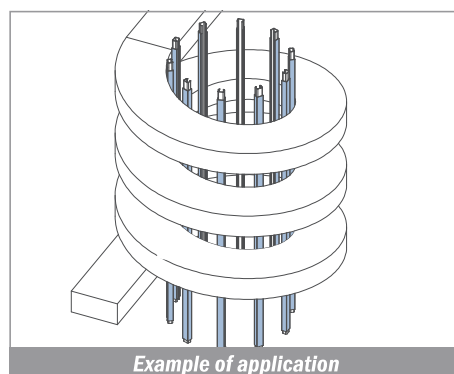

Article-Nr.	Material	Availability	Supply
18100BC	BluLub	On request	3 m bars
18100B	BluLub	On request	6 m bars
18103C	Ti-White	Stock item	3 m bars
18103	Ti-White	On request	6 m bars
18105C	Blue	On request	3 m bars
18105	Blue	On request	6 m bars