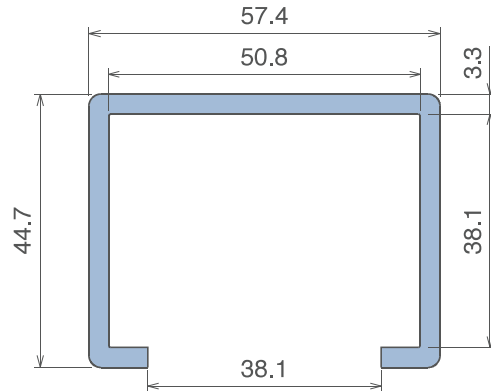

181 Copri profilo / Bar cover / Abdeckprofil

Delivery: **Easy** **Standard** Fit on 25.4 x 25.4 mm (1" x 1")

Article-Nr.	Material	Availability	Supply
18100BC	BluLub	On request	3 m bars
18100B	BluLub	On request	6 m bars
18103C	Ti-White	Stock item	3 m bars
18103	Ti-White	On request	6 m bars
18105C	Blue	On request	3 m bars
18105	Blue	On request	6 m bars

1052 Copri profilo / Bar cover / Abdeckprofil

Delivery: **Easy** **Standard** Fit on 38.1 x 50.8 mm (1-1/2"x 2")

Article-Nr.	Material	Availability	Supply
105200BC	BluLub	On request	3 m bars
105200B	BluLub	On request	6 m bars
105203C	Ti-White	Stock item	3 m bars
105203	Ti-White	On request	6 m bars
105205C	Blue	On request	3 m bars
105205	Blue	On request	6 m bars