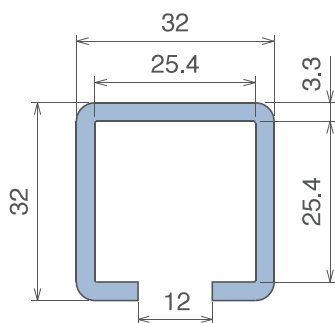

181 Copri profilo / Bar cover / Abdeckprofil

Delivery: **Easy** **Standard** Fit on 25.4 x 25.4 mm (1" x 1")

Article-Nr.	Material	Availability	Supply
18100BC	BluLub	On request	3 m bars
18100B	BluLub	On request	6 m bars
18103C	Ti-White	Stock item	3 m bars
18103	Ti-White	On request	6 m bars
18105C	Blue	On request	3 m bars
18105	Blue	On request	6 m bars