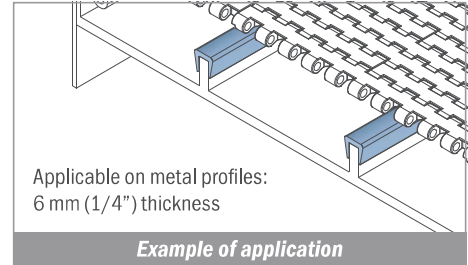

Applicable on metal profiles:
5 mm (3/16") thickness

Example of application

1009

Copri profilo / Bar cap / Abdeckprofil

Delivery: **Easy** **Standard** Fit on 6 mm (1/4")

Article-Nr.	Material	Availability	Supply
100900B-30	BluLub	On request	30 m coils
100903-30	Ti-White	Stock item	30 m coils
100905-30	Blue	On request	30 m coils