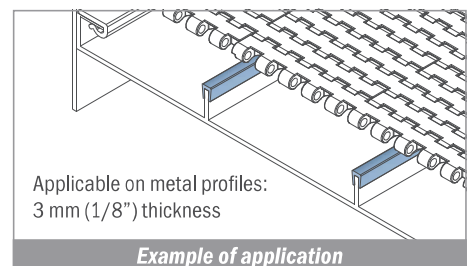

1002 Copri profilo / Bar cap / Abdeckprofil

Delivery: **Easy** **Standard** Fit on 3 mm (1/8")

Article-Nr.	Material	Availability	Supply
100200B-30	BluLub	Stock item	30 m coils
100203-30	Ti-White	Stock item	30 m coils
100205-30	Blue	On request	30 m coils