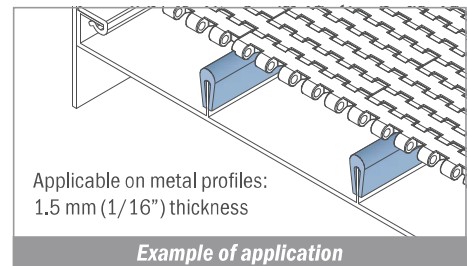

Article-Nr.	Material	Availability	Supply
100103B-30	BluLub	Stock item	30 m coils
100103-30	Ti-White	Stock item	30 m coils
100105-30	Blue	On request	30 m coils