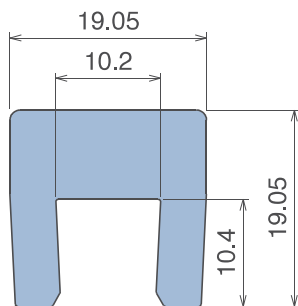

1013 Copri profilo / Bar cap / Abdeckprofil

Fit on 10 mm (3/8")