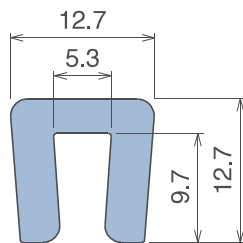

1006

Copri profilo / Bar cap / Abdeckprofil

Delivery: **Easy** **Standard** Fit on 5 mm (3/16")