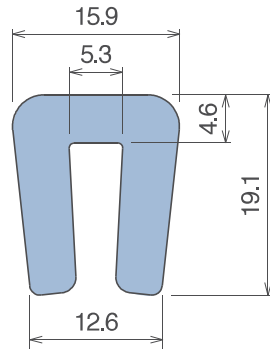

153

Copri profilo / Bar cap / Abdeckprofil

Delivery: **Easy** **Standard** Fit on 4/5 mm (3/16")