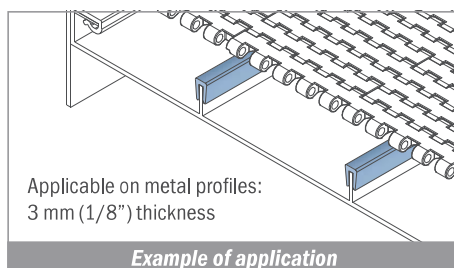

Article-Nr.	Material	Availability	Supply
108400BC	BluLub	On request	3 m bars
108400B	BluLub	On request	6 m bars
108400B-30	BluLub	On request	30 m coils
108403C	Ti-White	On request	3 m bars
108403	Ti-White	On request	6 m bars
108403-30	Ti-White	On request	30 m coils
108405C	Blue	On request	3 m bars
108405	Blue	On request	6 m bars
108405-30	Blue	On request	30 m coils