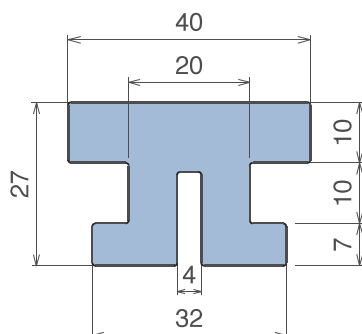

NEW 1095

Copri profilo / Bar cap / Abdeckprofil

Fit on 4 mm