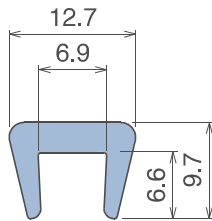

1010

Copri profilo / Bar cap / Abdeckprofil

Delivery: **Easy** **Standard** Fit on 6 mm (1/4")