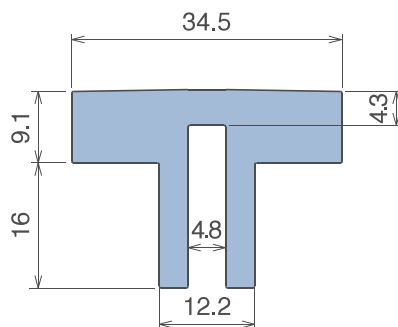

1007

Copri profilo / Bar cap / Abdeckprofil

Delivery: **Easy** **Standard** Fit on 5 mm (3/16")