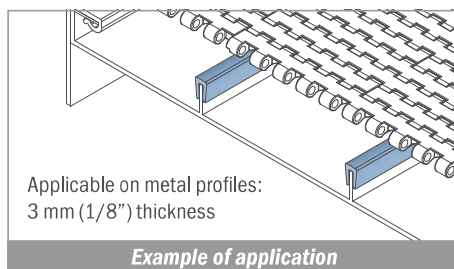

Article-Nr.	Material	Availability	Supply
100400B-30	BluLub	On request	30 m coils
100403-30	Ti-White	Stock item	30 m coils
100405-30	Blue	On request	30 m coils