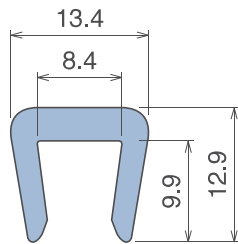

1086

Copri profilo / Bar cap / Abdeckprofil

Fit on 8 mm (5/16")