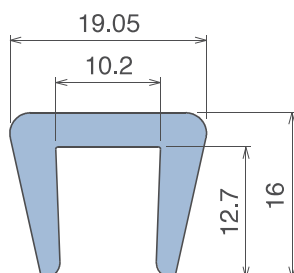

1011

Copri profilo / Bar cap / Abdeckprofil

Fit on 10 mm (3/8")