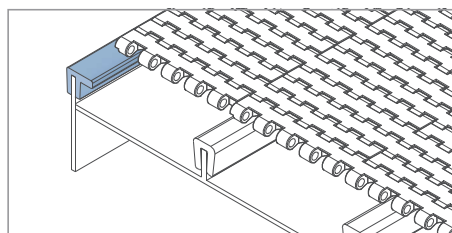

Generally used with sideflex belt.

Example of application

1008

Copri profilo / Bar cap / Abdeckprofil

Delivery: **Easy** **Standard** Fit on 5 mm (3/16")

Article-Nr.	Material	Availability	Supply
100803BC	BluLub	Stock item	3 m bars
100803B	BluLub	On request	6 m bars
100803C	Ti-White	Stock item	3 m bars
100803	Ti-White	Stock item	6 m bars
100805C	Blue	On request	3 m bars
100805	Blue	On request	6 m bars