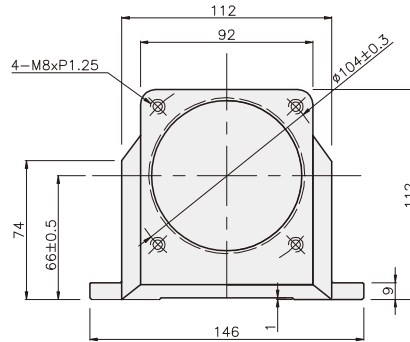

OPTION

MOTOR GEARHEAD  MOUNTING BRACKET

DIMENSIONS

K9B-M8(□90mm)

적용제품
GEARHEAD : K9P□BU
특성
중량 270g, 재질 AL