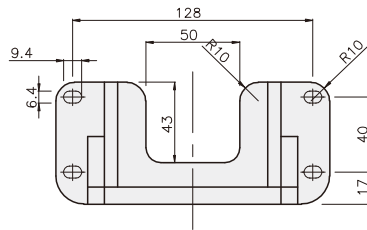

OPTION

MOTOR GEARHEAD  MOUNTING BRACKET

DIMENSIONS

K9B-M8(□90mm)

적용제품
GEARHEAD : K9P□BU
특성
중량 270g, 재질 AL