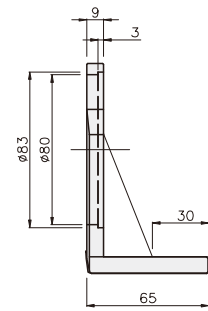

OPTION

MOTOR GEARHEAD  MOUNTING BRACKET

DIMENSIONS

K9B-M8(□90mm)

적용제품
GEARHEAD : K9P□BU
특성
중량 270g, 재질 AL