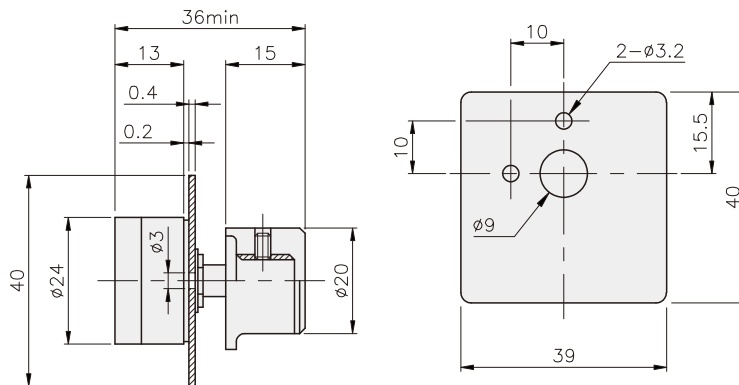

## DIMENSIONS

- There is 1 SET of external speed setter as an accessory in GSA SERIES SPEED CONTROL UNIT.
- Attached speed setter to the machine itself in GPA SERIES SPEED CONTROL UNIT that is available to control speed and setting. Purchase and use separately, if you need remote control.
- Also, in case of setting multi-step speed, purchase separately for use the required quantity (Optional)

### DIMENSION TABLE

MODEL Name	Feature
KVR10KH	10K $\Omega$ , 1/4W, B Feature
KVR20KH	20K $\Omega$ , 1/4W, B Feature